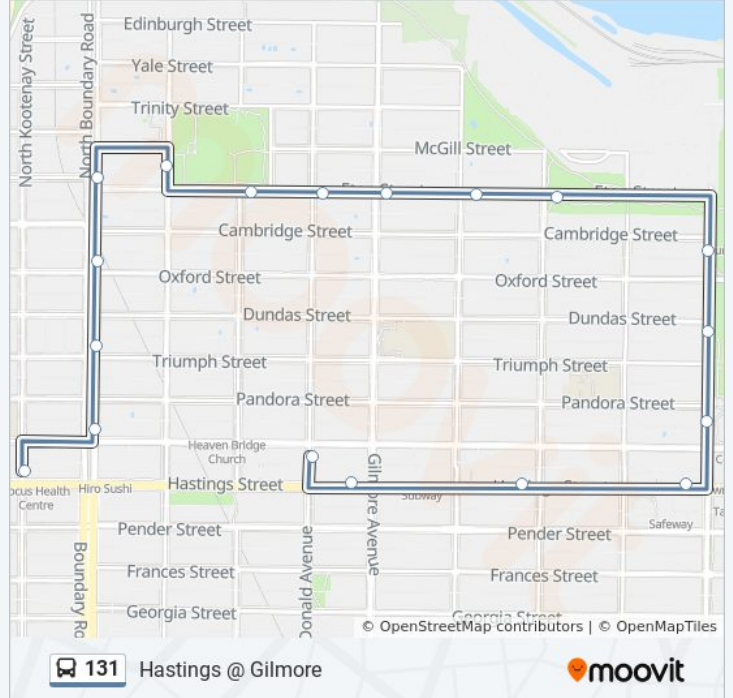

Use the Moovit App to find the closest 131 bus station near you and find out when is the next 131 bus arriving.

Direction: Hastings @ Gilmore

18 stops

[VIEW LINE SCHEDULE](#)

- Kootenay Loop @ Bay 1
- Northbound Boundary Rd @ Albert St
- Northbound Boundary Rd @ Triumph St
- Northbound N Boundary Rd @ Oxford St
- Northbound N Boundary Rd @ Eton St
- Southbound N Esmond Ave @ McGill St
- Eastbound Eton St @ N Ingleton Ave
- Eastbound Eton St @ N Macdonald Ave
- Eastbound Eton St @ N Gilmore Ave
- Eastbound Eton St @ N Carleton Ave
- Eastbound Eton St @ N Madison Ave
- Southbound N Willingdon Ave @ Cambridge St
- Southbound Willingdon Ave @ Dundas St
- Southbound Willingdon Ave @ Pandora St
- Westbound Hastings St @ Willingdon Ave-
- Westbound Hastings St @ Madison Ave
- Westbound Hastings St @ Gilmore Ave
- Northbound Macdonald Ave @ Albert St

131 bus Time Schedule

Hastings @ Gilmore Route Timetable:

Sunday	8:30 AM - 9:30 PM
Monday	6:00 AM - 9:30 PM
Tuesday	6:00 AM - 9:30 PM
Wednesday	6:00 AM - 9:30 PM
Thursday	6:00 AM - 9:30 PM
Friday	8:30 AM - 9:30 PM
Saturday	7:30 AM - 9:31 PM

131 bus Info

Direction: Hastings @ Gilmore

Stops: 18

Trip Duration: 13 min

Line Summary:

Direction: Kootenay Loop

18 stops

[VIEW LINE SCHEDULE](#)

- Northbound Macdonald Ave @ Albert St
- Eastbound Hastings St @ Gilmore Ave
- Eastbound Hastings St @ Madison Ave
- Eastbound Hastings St @ Willingdon Ave
- Northbound Willingdon Ave @ Albert St
- Northbound Willingdon Ave @ Triumph St
- Northbound N Willingdon Ave @ Penzance Dr
- Westbound Eton St @ N Madison Ave
- Westbound Eton St @ N Carleton Ave
- Westbound Eton St @ N Gilmore Ave
- Westbound Eton St @ N Macdonald Ave
- Westbound McGill St @ N Esmond Ave
- Northbound N Boundary Rd @ Trinity St
- Southbound N Boundary Rd @ Eton St
- Southbound N Boundary Rd @ Cambridge St
- Southbound Boundary Rd @ Dundas St
- Southbound Boundary Rd @ Pandora St
- Kootenay Loop @ Bay 1