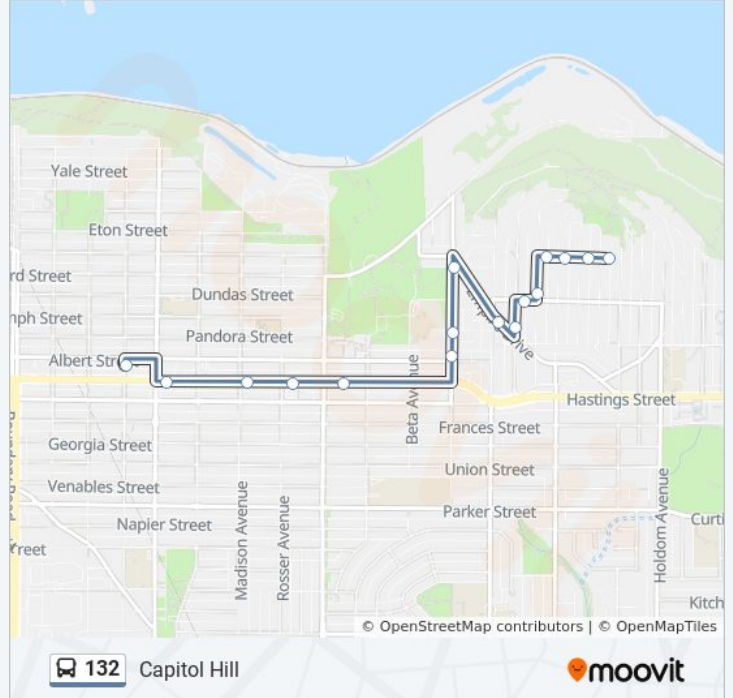

Direction: Capitol Hill

16 stops

[VIEW LINE SCHEDULE](#)

Northbound Macdonald Ave @ Albert St
Eastbound Hastings St @ Gilmore Ave
Eastbound Hastings St @ Madison Ave
Eastbound Hastings St @ Willingdon Ave
Eastbound Hastings St @ Alpha
Northbound Gamma Ave @ Albert St
Northbound Gamma Ave @ Pandora St
Northbound N Gamma Ave @ Empire Dr
Eastbound Empire Dr @ Delta Ave
Northbound Hythe Ave @ Empire Dr
Eastbound Dundas St @ Hythe Ave
Northbound N Glynde Ave @ Dundas St
Eastbound Cambridge St @ N Glynde Ave
Eastbound Cambridge St @ N Springer Ave
Eastbound Cambridge St @ N Ranelagh Ave
Eastbound Cambridge St @ N Grosvenor Ave

132 bus Time Schedule

Capitol Hill Route Timetable:

Sunday	8:43 AM - 9:42 PM
Monday	6:11 AM - 9:43 PM
Tuesday	6:11 AM - 9:43 PM
Wednesday	6:11 AM - 9:43 PM
Thursday	6:11 AM - 9:43 PM
Friday	8:43 AM - 9:42 PM
Saturday	7:40 AM - 9:42 PM

132 bus Info

Direction: Capitol Hill

Stops: 16

Trip Duration: 11 min

Line Summary:

Direction: Hastings @ Gilmore

14 stops

[VIEW LINE SCHEDULE](#)

- Eastbound Cambridge St @ N Grosvenor Ave
- Westbound Dundas St @ N Howard Ave
- Westbound Dundas St @ N Springer Ave
- Westbound Dundas St @ N Hythe Ave
- Westbound Empire Dr @ Hythe Ave
- Westbound Empire Dr @ Delta Ave
- Southbound N Gamma Ave @ Cambridge St
- Southbound Gamma Ave @ Pandora St
- Westbound Hastings St @ Gamma Ave
- Westbound Hastings St @ Alpha Ave
- Westbound Hastings St @ Willingdon Ave
- Westbound Hastings St @ Madison Ave
- Westbound Hastings St @ Gilmore Ave
- Northbound Macdonald Ave @ Albert St