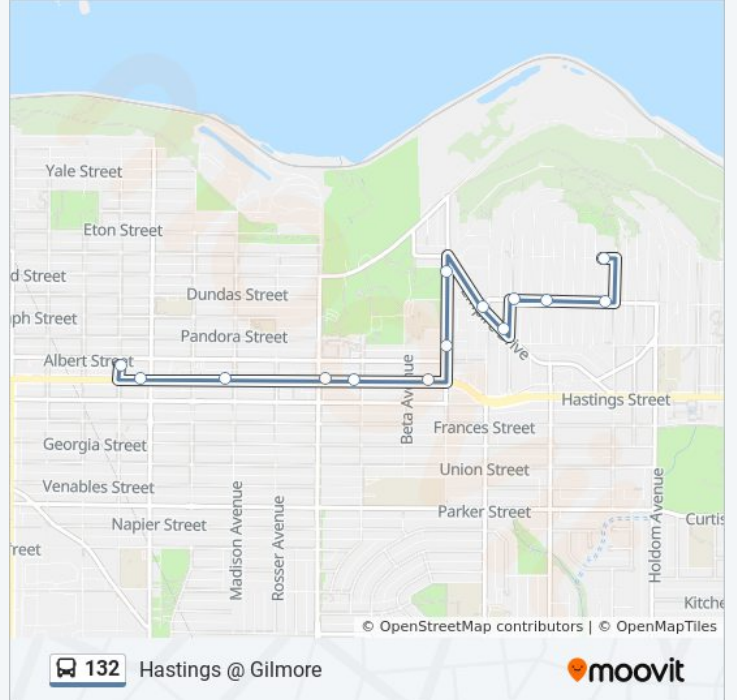

Direction: Capitol Hill

16 stops

[VIEW LINE SCHEDULE](#)

Northbound Macdonald Ave @ Albert St
Eastbound Hastings St @ Gilmore Ave
Eastbound Hastings St @ Madison Ave
Eastbound Hastings St @ Willingdon Ave
Eastbound Hastings St @ Alpha
Northbound Gamma Ave @ Albert St
Northbound Gamma Ave @ Pandora St
Northbound N Gamma Ave @ Empire Dr
Eastbound Empire Dr @ Delta Ave
Northbound Hythe Ave @ Empire Dr
Eastbound Dundas St @ Hythe Ave
Northbound N Glynde Ave @ Dundas St
Eastbound Cambridge St @ N Glynde Ave
Eastbound Cambridge St @ N Springer Ave
Eastbound Cambridge St @ N Ranelagh Ave
Eastbound Cambridge St @ N Grosvenor Ave

- Eastbound Cambridge St @ N Grosvenor Ave
- Westbound Dundas St @ N Howard Ave
- Westbound Dundas St @ N Springer Ave
- Westbound Dundas St @ N Hythe Ave
- Westbound Empire Dr @ Hythe Ave
- Westbound Empire Dr @ Delta Ave
- Southbound N Gamma Ave @ Cambridge St
- Southbound Gamma Ave @ Pandora St
- Westbound Hastings St @ Gamma Ave
- Westbound Hastings St @ Alpha Ave
- Westbound Hastings St @ Willingdon Ave
- Westbound Hastings St @ Madison Ave
- Westbound Hastings St @ Gilmore Ave
- Northbound Macdonald Ave @ Albert St

132 bus Time Schedule

Hastings @ Gilmore Route Timetable:

Sunday	8:53 AM - 9:52 PM
Monday	6:20 AM - 9:52 PM
Tuesday	6:20 AM - 9:52 PM
Wednesday	6:20 AM - 9:52 PM
Thursday	6:20 AM - 9:52 PM
Friday	8:53 AM - 9:52 PM
Saturday	7:49 AM - 9:52 PM

132 bus Info

Direction: Hastings @ Gilmore

Stops: 14

Trip Duration: 10 min

Line Summary:

132 bus time schedules and route maps are available in an offline PDF at moovitapp.com. Use the [Moovit App](#) to see live bus times, train schedule or subway schedule, and step-by-step directions for all public transit in Southwest British Columbia.