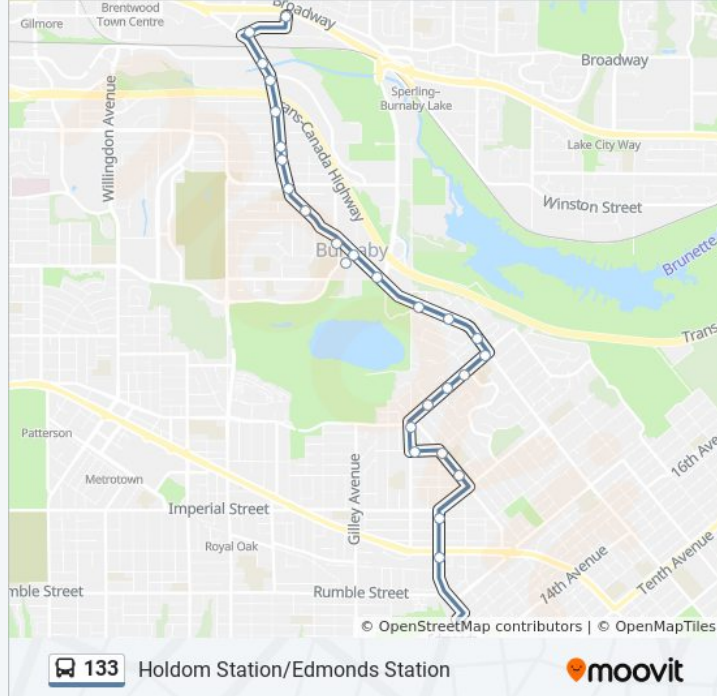

**Direction: Edmonds Station**

28 stops

[VIEW LINE SCHEDULE](#)

- Southbound Holdom Ave @ Lougheed Hwy
- Westbound Goring St @ Douglas Rd
- Southbound Douglas Rd @ Still Creek Ave
- Eastbound Norland Ave @ Douglas Rd
- Southbound Douglas Rd @ Sprott St
- Eastbound Canada Way @ Kincaid St
- Southbound Deer Lake Parkway @ Canada Way
- Bus Loop @ Burnaby City Hall
- Eastbound Canada Way @ Ledger Ave
- Eastbound Canada Way @ Century Park Way
- Eastbound Canada Way @ Sperling Ave
- Eastbound Canada Way @ Rugby St
- Southbound Canada Way @ Haszard St
- Westbound Burris St @ Canada Way
- Westbound Burris St @ Buckingham Ave
- Westbound Burris St @ Braemar Ave
- Westbound Burris St @ Malvern Ave
- Southbound Sperling Ave @ Oakland St
- Eastbound Stanley St @ Sperling Ave
- Southbound Walker Ave @ Stanley St
- Southbound Walker Ave @ Morley St
- Southbound Salisbury Ave @ Imperial St

**133 bus Info**

**Direction:** Edmonds Station

**Stops:** 28

**Trip Duration:** 27 min

**Line Summary:**

Southbound Salisbury Ave @ Elwell St  
 Southbound Salisbury Ave @ Arcola St  
 Eastbound Kingsway @ Hall Ave  
 Westbound Edmonds St @ Kingsway  
 Westbound Edmonds St @ Salisbury Ave  
 Edmonds Stn

### 133 bus Info

**Direction:** Holdom Station

**Stops:** 25

**Trip Duration:** 25 min

**Line Summary:**

Bus Loop @ Burnaby City Hall

Westbound Canada Way @ Norland Ave

Westbound Canada Way @ Spruce St

Northbound Douglas Rd @ Sprott St

Northbound Douglas Rd @ Norland Ave

Eastbound Goring St @ Douglas Rd

Northbound Holdom Ave @ Lougheed Hwy

133 bus time schedules and route maps are available in an offline PDF at [moovitapp.com](https://moovitapp.com). Use the [Moovit App](#) to see live bus times, train schedule or subway schedule, and step-by-step directions for all public transit in Southwest British Columbia.