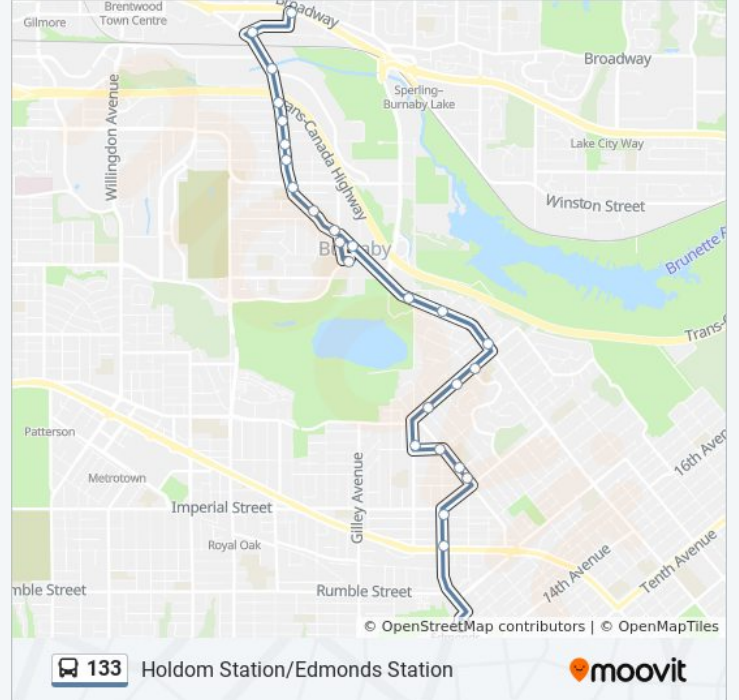

**Direction: Edmonds Station**

28 stops

[VIEW LINE SCHEDULE](#)

- Southbound Holdom Ave @ Lougheed Hwy
- Westbound Goring St @ Douglas Rd
- Southbound Douglas Rd @ Still Creek Ave
- Eastbound Norland Ave @ Douglas Rd
- Southbound Douglas Rd @ Sprott St
- Eastbound Canada Way @ Kincaid St
- Southbound Deer Lake Parkway @ Canada Way
- Bus Loop @ Burnaby City Hall
- Eastbound Canada Way @ Ledger Ave
- Eastbound Canada Way @ Century Park Way
- Eastbound Canada Way @ Sperling Ave
- Eastbound Canada Way @ Rugby St
- Southbound Canada Way @ Haszard St
- Westbound Burris St @ Canada Way
- Westbound Burris St @ Buckingham Ave
- Westbound Burris St @ Braemar Ave
- Westbound Burris St @ Malvern Ave
- Southbound Sperling Ave @ Oakland St
- Eastbound Stanley St @ Sperling Ave
- Southbound Walker Ave @ Stanley St
- Southbound Walker Ave @ Morley St
- Southbound Salisbury Ave @ Imperial St

**133 bus Info**

**Direction:** Edmonds Station

**Stops:** 28

**Trip Duration:** 27 min

**Line Summary:**

Southbound Salisbury Ave @ Elwell St  
 Southbound Salisbury Ave @ Arcola St  
 Eastbound Kingsway @ Hall Ave  
 Westbound Edmonds St @ Kingsway  
 Westbound Edmonds St @ Salisbury Ave  
 Edmonds Stn

### 133 bus Info

**Direction:** Holdom Station

**Stops:** 25

**Trip Duration:** 25 min

**Line Summary:**

Bus Loop @ Burnaby City Hall

Westbound Canada Way @ Norland Ave

Westbound Canada Way @ Spruce St

Northbound Douglas Rd @ Sprott St

Northbound Douglas Rd @ Norland Ave

Eastbound Goring St @ Douglas Rd

Northbound Holdom Ave @ Lougheed Hwy

133 bus time schedules and route maps are available in an offline PDF at [moovitapp.com](https://moovitapp.com). Use the [Moovit App](#) to see live bus times, train schedule or subway schedule, and step-by-step directions for all public transit in Southwest British Columbia.