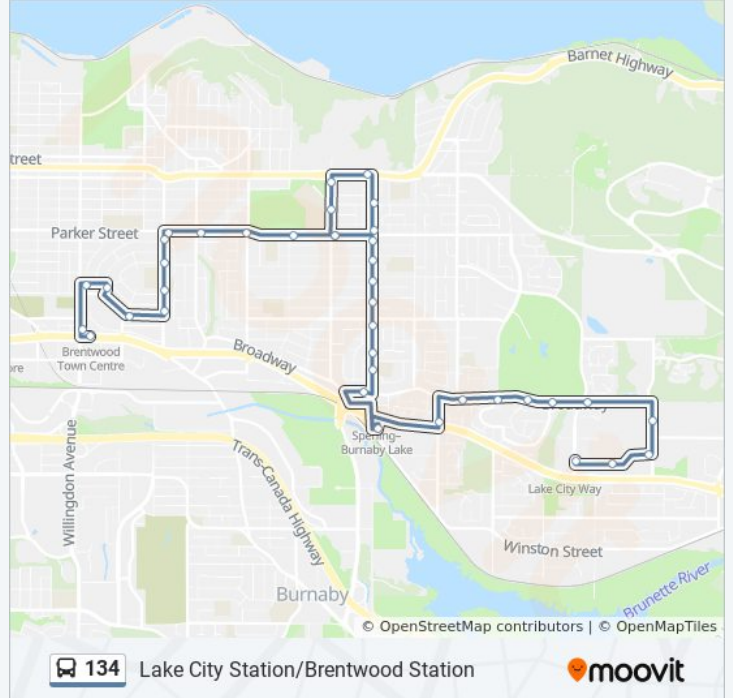

Westbound Brentlawn Dr @ Fairlawn Dr

Southbound Willingdon Ave @ Halifax St

Brentwood Station @ Bay 3

Direction: Lake City Station

39 stops

[VIEW LINE SCHEDULE](#)

Brentwood Station @ Bay 2

Brentwood Station @ Bay 1

134 bus Info

Direction: Lake City Station

Stops: 39

Trip Duration: 32 min

Line Summary:

Southbound Kensington Ave @ Hastings St

Southbound Kensington Ave @ Hammarskjold Dr

Eastbound Curtis St @ Kensington Ave

Southbound Sperling Ave @ Hummel St

Westbound Broadway @ Sperling Ave

Sperling Station @ Bay 4

Northbound Bainbridge Ave @ Lougheed Hwy

Eastbound Broadway @ Duthie Ave

Eastbound Broadway @ Phillips Place

Eastbound Broadway @ Camrose Dr

Eastbound Broadway @ Lawrence Dr

Eastbound Broadway @ Lake City Way

Southbound Underhill Ave @ 2700 Block

Westbound Enterprise St @ Underhill Ave

Westbound Enterprise St @ 7900 Block

Northbound Lake City Way @ Enterprise St