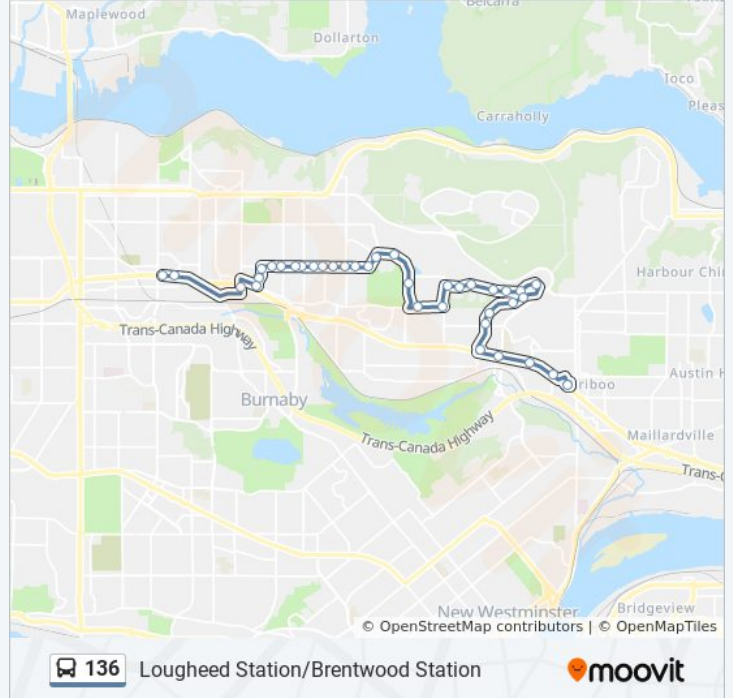

**136 bus Info**

**Direction:** Brentwood Station

**Stops:** 39

**Trip Duration:** 33 min

**Line Summary:**

Southbound Burnwood Dr @ Greystone Dr  
 Westbound Halifax St @ Phillips Ave  
 Westbound Halifax St @ Augusta Ave  
 Westbound Halifax St @ Duthie Ave  
 Westbound Halifax St @ Sherlock Ave  
 Westbound Halifax St @ Cliff Ave  
 Westbound Halifax St @ Yeovil Ave  
 Westbound Halifax St @ Sperling Ave  
 Westbound Halifax St @ Tallin Ave  
 Westbound Halifax St @ Kensington Ave  
 Westbound Halifax St @ Woolwich Ave  
 Southbound Fell Ave @ Halifax St  
 Southbound Fell Ave @ Sumas St  
 Westbound Broadway @ Fell Ave  
 Southbound Holdom Ave @ Lougheed Hwy  
 Westbound Goring St @ Douglas Rd  
 Northbound Douglas Rd @ Springer Ave  
 Westbound Lougheed Hwy @ Beta Ave  
 Brentwood Station @ Bay 2

**Direction: Lougheed Station**

38 stops

[VIEW LINE SCHEDULE](#)

Brentwood Station @ Bay 3  
 Eastbound Lougheed Hwy @ Beta Ave  
 Southbound Douglas Rd @ 2200 Block  
 Eastbound Goring St @ Douglas Rd  
 Northbound Holdom Ave @ Lougheed Hwy  
 Northbound Holdom Ave @ Sumas St  
 Eastbound Halifax St @ Holdom Ave  
 Eastbound Halifax St @ Warwick Ave  
 Eastbound Halifax St @ Fell Ave  
 Eastbound Halifax St @ Woolwich Ave

**136 bus Info**

**Direction:** Lougheed Station

**Stops:** 38

**Trip Duration:** 33 min

**Line Summary:**

Eastbound Halifax St @ Kensington Ave

Eastbound Halifax St @ Sperling Ave

Eastbound Halifax St @ Yeovil Ave