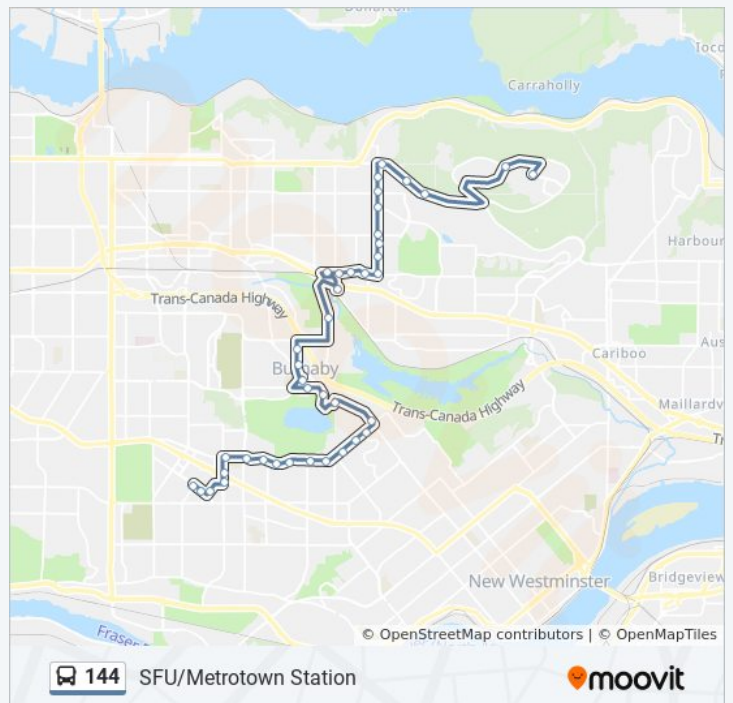

144 bus Info

Direction: Metrotown Station

Stops: 50

Trip Duration: 51 min

Line Summary:

Westbound Sprott St @ Kensington Ave
 Westbound Sprott St @ Norland Ave East
 Southbound Norland Ave @ Sprott St West
 Southbound Norland Ave @ Kincaid St
 Southbound Deer Lake Parkway @ Canada Way
 Bus Loop @ Burnaby City Hall
 Eastbound Deer Lake Ave @ Rowan Ave
 Southbound Deer Lake Ave @ Shadbolt Centre
 Eastbound Canada Way @ Sperling Ave
 Eastbound Canada Way @ Rugby St
 Southbound Canada Way @ Haszard St
 Westbound Burris St @ Canada Way
 Westbound Burris St @ Buckingham Ave
 Westbound Burris St @ Braemar Ave
 Westbound Burris St @ Malvern Ave
 Westbound Oakland St @ Walker Ave
 Westbound Oakland St @ Brantford Ave
 Westbound Oakland St @ Gilley Ave
 Westbound Oakland St @ Waltham Ave
 Westbound Oakland St @ Dufferin Ave
 Westbound Oakland St @ Oakdale Rd
 Westbound Dover St @ Royal Oak Ave
 Southbound Nelson Ave @ Grange St
 Southbound Nelson Ave @ Hazel St
 Westbound Bennett St @ Nelson Ave
 Southbound Bonsor Ave @ Bennett St
 Westbound Central Blvd @ Bonsor Ave
 Westbound Central Blvd @ 4500 Block
 Metrotown Stn

Monday	12:20 AM - 11:43 PM
Tuesday	12:21 AM - 11:43 PM
Wednesday	12:21 AM - 11:43 PM
Thursday	12:21 AM - 11:43 PM
Friday	12:21 AM - 11:40 PM
Saturday	12:20 AM - 11:40 PM

144 bus Info

Direction: SFU

Stops: 42

Trip Duration: 47 min

Line Summary:

Northbound Duthie Ave @ Halifax St

Northbound Duthie Ave @ Greystone Dr

Northbound Duthie Ave @ Curtis St

Northbound Duthie Ave @ Union St

Eastbound Hastings St @ Duthie Ave