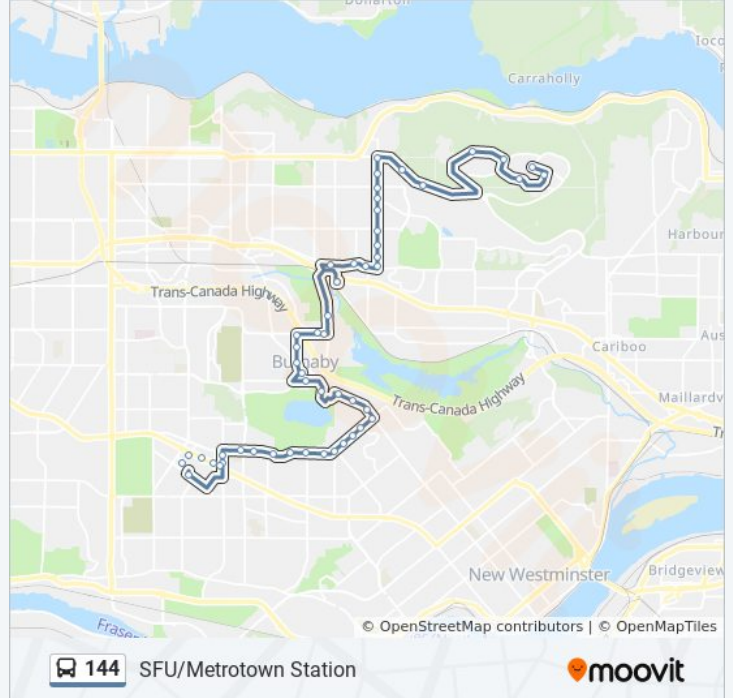

144 bus Info

Direction: Metrotown Station

Stops: 50

Trip Duration: 51 min

Line Summary:

Westbound Sprott St @ Kensington Ave
 Westbound Sprott St @ Norland Ave East
 Southbound Norland Ave @ Sprott St West
 Southbound Norland Ave @ Kincaid St
 Southbound Deer Lake Parkway @ Canada Way
 Bus Loop @ Burnaby City Hall
 Eastbound Deer Lake Ave @ Rowan Ave
 Southbound Deer Lake Ave @ Shadbolt Centre
 Eastbound Canada Way @ Sperling Ave
 Eastbound Canada Way @ Rugby St
 Southbound Canada Way @ Haszard St
 Westbound Burris St @ Canada Way
 Westbound Burris St @ Buckingham Ave
 Westbound Burris St @ Braemar Ave
 Westbound Burris St @ Malvern Ave
 Westbound Oakland St @ Walker Ave
 Westbound Oakland St @ Brantford Ave
 Westbound Oakland St @ Gilley Ave
 Westbound Oakland St @ Waltham Ave
 Westbound Oakland St @ Dufferin Ave
 Westbound Oakland St @ Oakdale Rd
 Westbound Dover St @ Royal Oak Ave
 Southbound Nelson Ave @ Grange St
 Southbound Nelson Ave @ Hazel St
 Westbound Bennett St @ Nelson Ave
 Southbound Bonsor Ave @ Bennett St
 Westbound Central Blvd @ Bonsor Ave
 Westbound Central Blvd @ 4500 Block
 Metrotown Stn

Trip Duration: 47 min

Line Summary:

Northbound Duthie Ave @ Halifax St

Northbound Duthie Ave @ Greystone Dr

Northbound Duthie Ave @ Curtis St

Northbound Duthie Ave @ Union St

Eastbound Hastings St @ Duthie Ave