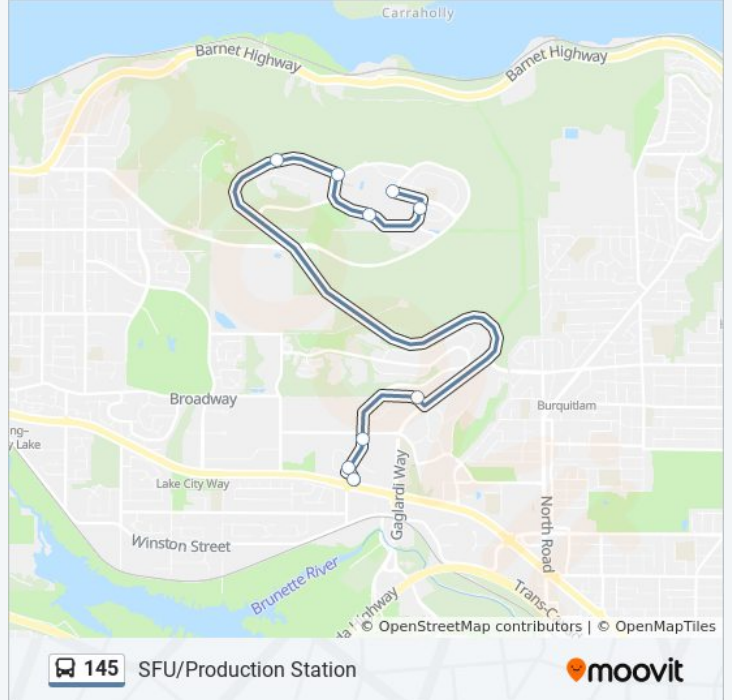

Use the Moovit App to find the closest 145 bus station near you and find out when is the next 145 bus arriving.

Direction: Production Station

8 stops

[VIEW LINE SCHEDULE](#)

- SFU Transit Exchange @ Bay 1
- Southbound Tower Rd @ University High Street
- Westbound S Campus Rd @ Science Rd
- SFU Transportation Centre @ Bay 1
- Westbound University Dr W @ W Campus Rd
- Westbound Lougheed Hwy @ Gaglardi Way
- Westbound Lougheed Hwy @ Production Way
- Production Station

145 bus Info

Direction: Production Station

Stops: 8

Trip Duration: 18 min

Line Summary:

Direction: SFU

6 stops

[VIEW LINE SCHEDULE](#)