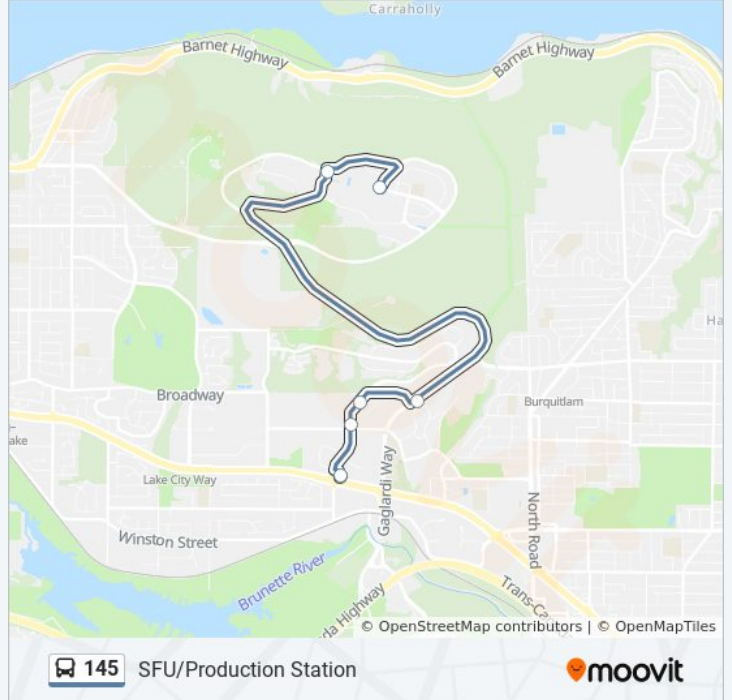

145 bus time schedules and route maps are available in an offline PDF at moovitapp.com. Use the [Moovit App](#) to see live bus times, train schedule or subway schedule, and step-by-step directions for all public transit in Southwest British Columbia.

[About Moovit](#) • [MaaS Solutions](#) • [Supported Countries](#) • [Mooviter Community](#)

© 2024 Moovit - All Rights Reserved

Check Live Arrival Times