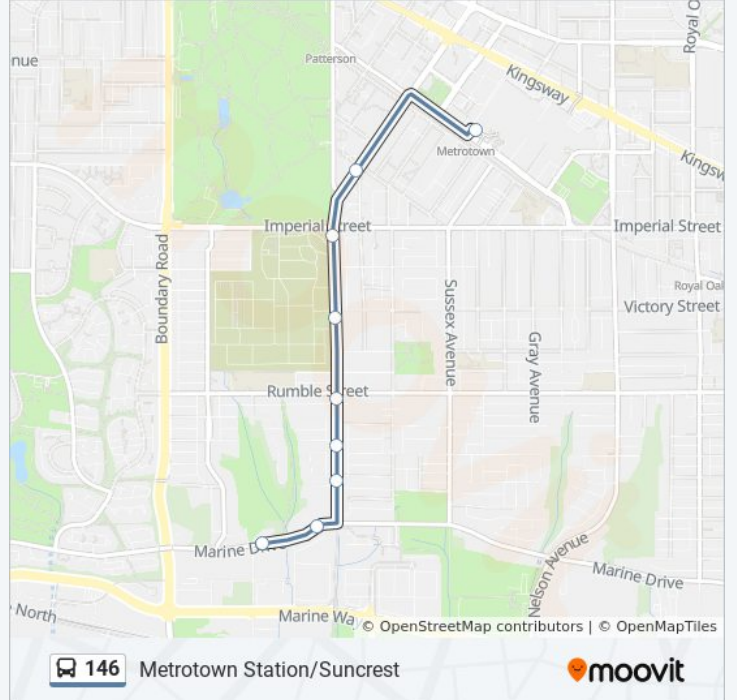

146 bus Info

Direction: Metrotown Station

Stops: 12

Trip Duration: 10 min

Line Summary:

Direction: Suncrest

9 stops

[VIEW LINE SCHEDULE](#)

Metrotown Stn

Southbound Willingdon Ave @ Maywood St

Southbound Patterson Ave @ Imperial St

Southbound Patterson Ave @ Victory St

Southbound Patterson Ave @ Rumble St

Southbound Patterson Ave @ Clinton St

Southbound Patterson Ave @ Winnifred St

Westbound Marine Dr @ Patterson Ave

Westbound Marine Dr @ Greenall Ave

146 bus Time Schedule

Suncrest Route Timetable:

Sunday	9:00 AM - 10:30 PM
Monday	6:05 AM - 11:35 PM
Tuesday	12:05 AM - 11:35 PM
Wednesday	12:05 AM - 11:35 PM
Thursday	12:05 AM - 11:35 PM
Friday	12:05 AM - 10:30 PM
Saturday	8:30 AM - 10:30 PM

146 bus Info

Direction: Suncrest

Stops: 9

Trip Duration: 8 min

Line Summary:

146 bus time schedules and route maps are available in an offline PDF at moovitapp.com. Use the [Moovit App](#) to see live bus times, train schedule or subway schedule, and step-by-step directions for all public transit in Southwest British Columbia.