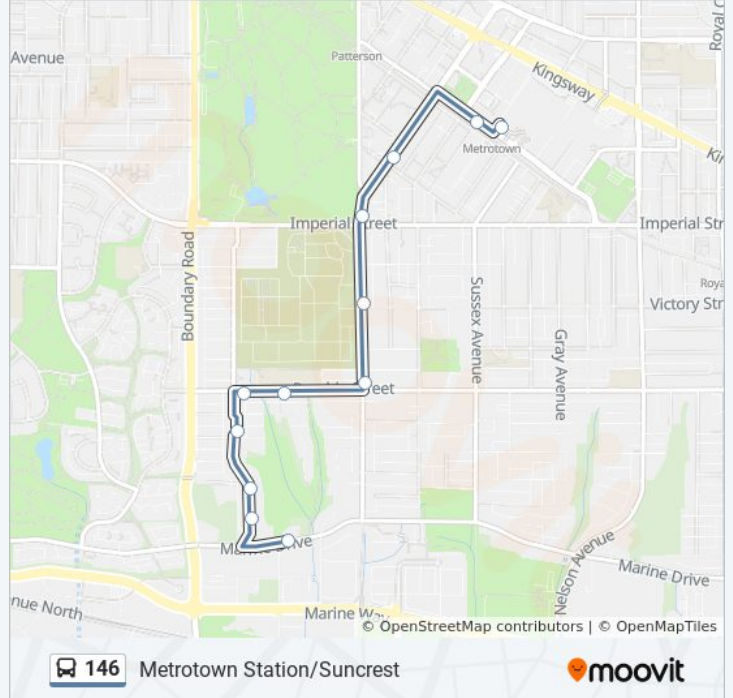

Direction: Metrotown Station

12 stops

[VIEW LINE SCHEDULE](#)

- Westbound Marine Dr @ Greenall Ave
- Northbound Joffre Ave @ Maple Tree Lane
- Northbound Joffre Ave @ Carson St
- Northbound Joffre Ave @ Clinton St
- Eastbound Rumble St @ Joffre Ave
- Eastbound Rumble St @ Greenall Ave
- Northbound Patterson Ave @ Rumble St
- Northbound Patterson Ave @ Victory St
- Northbound Willingdon Extension @ Imperial St
- Northbound Willingdon Ave @ Mayberry St
- Metrotown Station @ Bay 10
- Metrotown Stn

146 bus Time Schedule

Metrotown Station Route Timetable:

Sunday	9:08 AM - 10:38 PM
Monday	6:12 AM - 11:42 PM
Tuesday	12:12 AM - 11:42 PM
Wednesday	12:12 AM - 11:42 PM
Thursday	12:12 AM - 11:42 PM
Friday	12:12 AM - 10:38 PM
Saturday	8:37 AM - 10:37 PM

146 bus Info

Direction: Metrotown Station

Stops: 12

Trip Duration: 10 min

Line Summary:

Direction: Suncrest

9 stops

[VIEW LINE SCHEDULE](#)

Westbound Marine Dr @ Patterson Ave

Westbound Marine Dr @ Greenall Ave

146 bus Time Schedule

Suncrest Route Timetable:

Sunday	9:00 AM - 10:30 PM
Monday	6:05 AM - 11:35 PM
Tuesday	12:05 AM - 11:35 PM
Wednesday	12:05 AM - 11:35 PM
Thursday	12:05 AM - 11:35 PM
Friday	12:05 AM - 10:30 PM
Saturday	8:30 AM - 10:30 PM