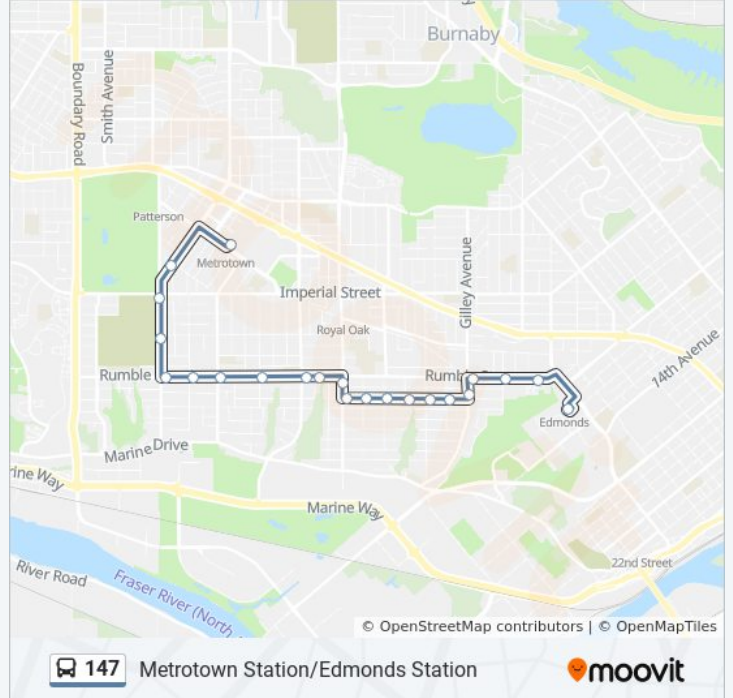

**Direction: Edmonds Station**

22 stops

[VIEW LINE SCHEDULE](#)

- Metrotown Stn
- Southbound Willingdon Ave @ Maywood St
- Southbound Patterson Ave @ Imperial St
- Southbound Patterson Ave @ Victory St
- Eastbound Rumble St @ Patterson Ave
- Eastbound Rumble St @ Mckay Ave
- Eastbound Rumble St @ Sussex Ave
- Eastbound Rumble St @ Gray Ave
- Eastbound Rumble St @ Nelson Ave
- Eastbound Rumble St @ Arthur Ave
- Southbound Royal Oak Ave @ Rumble St
- Eastbound Clinton St @ Royal Oak Ave
- Eastbound Clinton St @ Roslyn Ave
- Eastbound Clinton St @ Macpherson Ave
- Eastbound Clinton St @ Plum Ave
- Eastbound Clinton St @ Buller Ave
- Eastbound Clinton St @ Curragh Ave
- Northbound Gilley Ave @ Clinton St
- Eastbound Rumble St @ Gilley Ave
- Eastbound Rumble St @ Hedley Ave
- Eastbound Rumble St @ 6800 Block
- Edmonds Stn

**147 bus Info**

**Direction:** Edmonds Station

**Stops:** 22

**Trip Duration:** 18 min

**Line Summary:**

**Direction: Metrotown Station**

22 stops

[VIEW LINE SCHEDULE](#)

Edmonds Stn

Westbound Rumble St @ 6800 Block

Westbound Rumble St @ Hedley Ave

Southbound Gilley Ave @ Rumble St

Westbound Clinton St @ Gilley Ave

Westbound Clinton St @ Curragh Ave

Westbound Clinton St @ Buller Ave

Westbound Clinton St @ Plum Ave

Westbound Clinton St @ Macpherson Ave

Westbound Clinton St @ Roslyn Ave

Northbound Royal Oak Ave @ Neville St

Westbound Rumble St @ Royal Oak Ave

Westbound Rumble St @ Nelson Ave