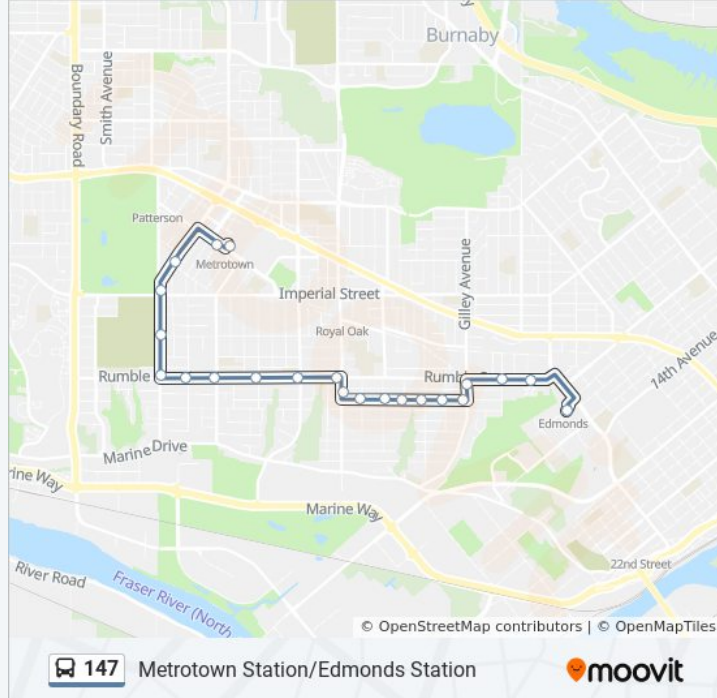

**Direction: Edmonds Station**

22 stops

[VIEW LINE SCHEDULE](#)

- Metrotown Stn
- Southbound Willingdon Ave @ Maywood St
- Southbound Patterson Ave @ Imperial St
- Southbound Patterson Ave @ Victory St
- Eastbound Rumble St @ Patterson Ave
- Eastbound Rumble St @ Mckay Ave
- Eastbound Rumble St @ Sussex Ave
- Eastbound Rumble St @ Gray Ave
- Eastbound Rumble St @ Nelson Ave
- Eastbound Rumble St @ Arthur Ave
- Southbound Royal Oak Ave @ Rumble St
- Eastbound Clinton St @ Royal Oak Ave
- Eastbound Clinton St @ Roslyn Ave
- Eastbound Clinton St @ Macpherson Ave
- Eastbound Clinton St @ Plum Ave
- Eastbound Clinton St @ Buller Ave
- Eastbound Clinton St @ Curragh Ave
- Northbound Gilley Ave @ Clinton St
- Eastbound Rumble St @ Gilley Ave
- Eastbound Rumble St @ Hedley Ave
- Eastbound Rumble St @ 6800 Block
- Edmonds Stn

Edmonds Stn

Westbound Rumble St @ 6800 Block

Westbound Rumble St @ Hedley Ave

Southbound Gilley Ave @ Rumble St

Westbound Clinton St @ Gilley Ave

Westbound Clinton St @ Curragh Ave

Westbound Clinton St @ Buller Ave

Westbound Clinton St @ Plum Ave

Westbound Clinton St @ Macpherson Ave

Westbound Clinton St @ Roslyn Ave

Northbound Royal Oak Ave @ Neville St

Westbound Rumble St @ Royal Oak Ave

Westbound Rumble St @ Nelson Ave

**Direction:** Metrotown Station

**Stops:** 22

**Trip Duration:** 18 min

**Line Summary:**

Northbound Willingdon Extension @ Imperial St

Northbound Willingdon Ave @ Mayberry St

Metrotown Station @ Bay 10

Metrotown Stn