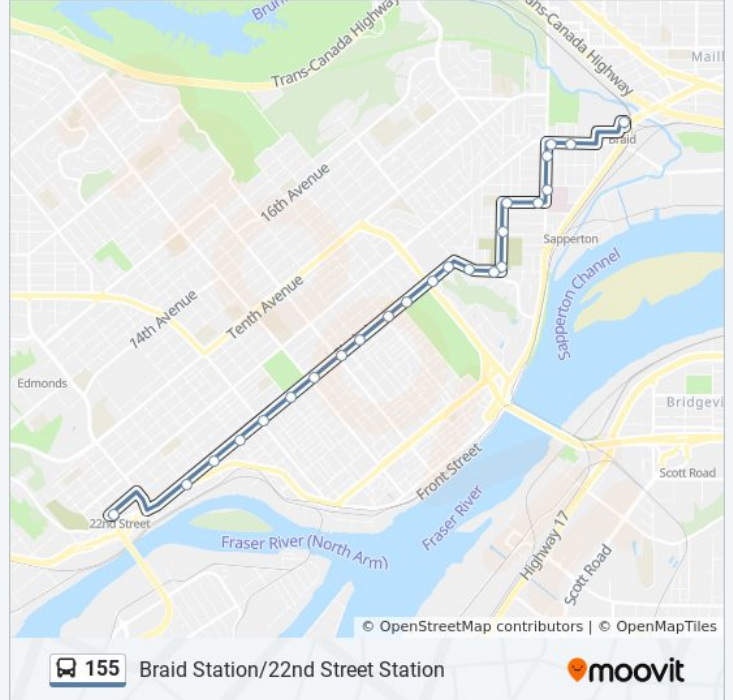

Eastbound Hospital St @ E Columbia St

Northbound E Columbia St @ Sherbrooke St

Northbound E Columbia St @ Cedar St

Eastbound Braid St @ E Columbia St

Eastbound Braid St @ Fader St

Braid Stn Bay 4,5,6

155 bus time schedules and route maps are available in an offline PDF at moovitapp.com. Use the [Moovit App](#) to see live bus times, train schedule or subway schedule, and step-by-step directions for all public transit in Southwest British Columbia.

[About Moovit](#) • [MaaS Solutions](#) • [Supported Countries](#) • [Mooviter Community](#)

© 2024 Moovit - All Rights Reserved

Check Live Arrival Times