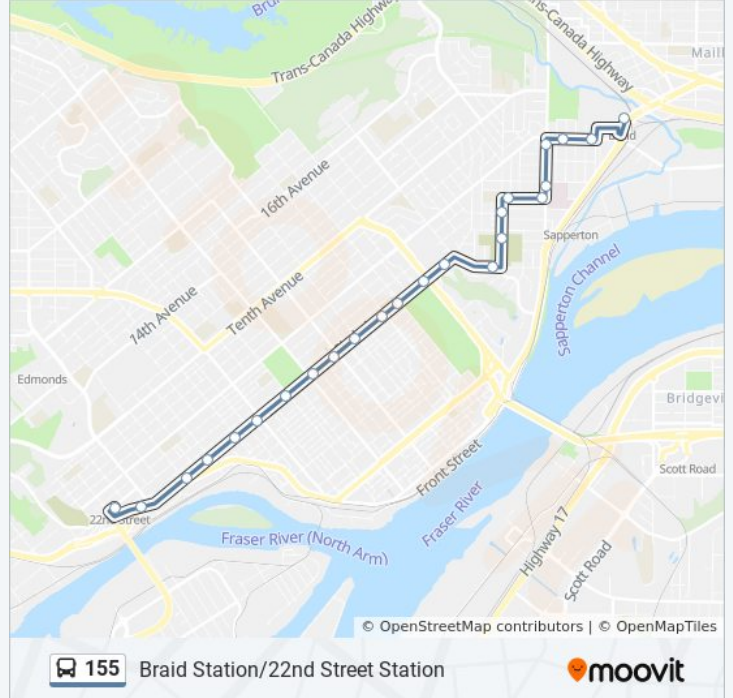

155

Braid Station/22nd Street Station

Get The App

The 155 bus line (Braid Station/22nd Street Station) has 2 routes. For regular weekdays, their operation hours are:
 (1) 22nd St Station via Hospital: 12:04 AM - 11:05 PM
 (2) Braid Station via Hospital: 12:01 AM - 11:01 PM
 Use the Moovit App to find the closest 155 bus station near you and find out when is the next 155 bus arriving.

Direction: 22nd St Station via Hospital

24 stops

[VIEW LINE SCHEDULE](#)

- Braid Stn Bay 4,5,6
- Westbound Braid St @ Rousseau St
- Westbound Braid St @ Fader St
- Southbound E Columbia St @ Braid St
- Southbound E Columbia St @ Sherbrooke St
- Westbound Hospital St @ E Columbia St
- Westbound Hospital St @ Blair Ave
- Southbound Richmond St @ Shiles St
- Southbound Richmond St @ Alberta St
- Westbound Cumberland St @ Glenbrook Dr
- Westbound E 6th Ave @ Glenbrook Dr
- Westbound 6th Ave @ Mcbride Blvd
- Westbound 6th Ave @ 1st St
- Westbound 6th Ave @ 2nd St
- Westbound 6th Ave @ 4th St
- Westbound 6th Ave @ 6th St
- Westbound 6th Ave @ 8th St
- Westbound 6th Ave @ 10 St
- Westbound 6th Ave @ 12 St
- Westbound 6th Ave @ 14 St
- Westbound 6th Ave @ 16 St
- Westbound 6th Ave @ 18 St

155 bus Info

Direction: 22nd St Station via Hospital

Stops: 24

Trip Duration: 23 min

Line Summary:

Westbound Marine Way @ 20 St

22nd Street Station @ Unloading Only

Direction: Braid Station via Hospital

24 stops

[VIEW LINE SCHEDULE](#)

22nd Street Stn

Eastbound 6th Ave @ 18 St

Eastbound 6th Ave @ 16 St

Eastbound 6th Ave @ 14 St

Eastbound 6th Ave @ 12 St

Eastbound 6th Ave @ 10 St