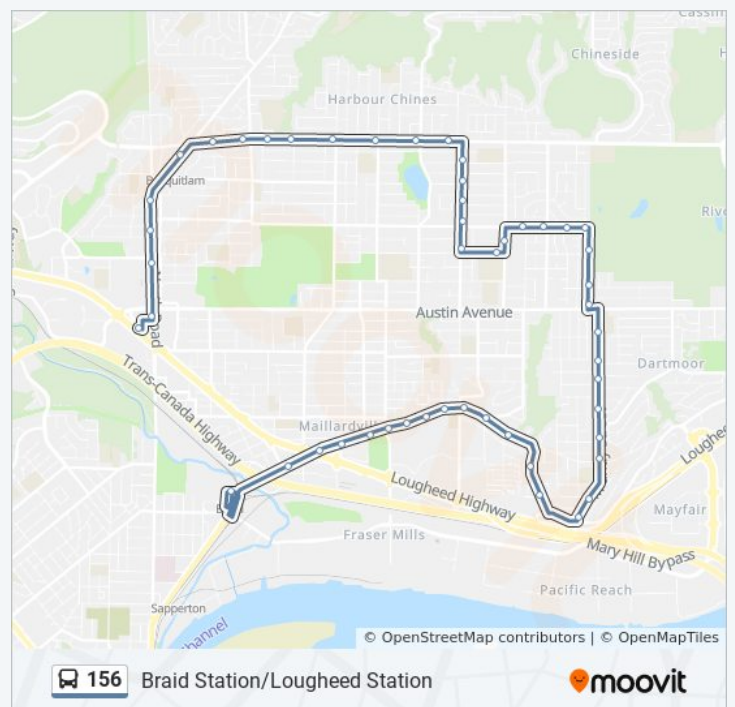

156 bus Info

Direction: Braid Station

Stops: 50

Trip Duration: 38 min

Line Summary:

Northbound Poirier St @ Winslow Ave
 Eastbound Foster Ave @ 1700 Block
 Eastbound Foster Ave @ Linton St
 Eastbound Foster Ave @ Midvale St
 Southbound Hillcrest St @ Foster Ave
 Southbound Hillcrest St @ Winslow Ave
 Southbound Hillcrest St @ King Albert Ave
 Southbound Mundy St @ Austin Ave
 Southbound Mundy St @ 400 Block
 Southbound Mundy St @ Gale Ave
 Southbound Mundy St @ Monterey Ave
 Southbound Mundy St @ Leclair Dr
 Southbound Mundy St @ Dawes Hill Rd
 Southbound Mundy St @ Hillside Ave
 Westbound Cape Horn Ave @ Mundy St
 Westbound Brunette Ave @ Hillside Ave
 Westbound Brunette Ave @ Wiltshire Ave
 Westbound Brunette @ Pare Court
 Westbound Brunette Ave @ Laurentian Cres
 Westbound Brunette Ave @ Schoolhouse St
 Westbound Brunette Ave @ Laval St
 Westbound Brunette Ave @ Marmont St
 Westbound Brunette Ave @ Nelson St
 Westbound Brunette Ave @ Lebleu St
 Westbound Brunette Ave @ Lougheed Hwy
 Westbound Brunette Ave @ Blue Mountain St
 Westbound Brunette Ave @ Bernatchey St
 Braid Stn Bay 1,2,3

Westbound Foster Ave @ Midvale St

Westbound Foster Ave @ Linton St

Westbound Foster Ave @ 1700 Block

Southbound Poirier St @ Winslow Ave

Westbound Winslow Ave @ Poirier St

Northbound Schoolhouse St @ Winslow Ave

Northbound Schoolhouse St @ Foster Ave

Northbound Schoolhouse St @ Eden Ave

Tuesday	12:30 AM - 11:50 PM
Wednesday	12:30 AM - 11:50 PM
Thursday	12:30 AM - 11:50 PM
Friday	12:30 AM - 11:50 PM
Saturday	1:11 AM - 11:55 PM

156 bus Info

Direction: Lougheed Station

Stops: 50

Trip Duration: 38 min

Line Summary:

Northbound Schoolhouse St @ Smith Ave

Northbound Schoolhouse St @ Regan Ave

Westbound Como Lake Ave @ Crestwood Dr