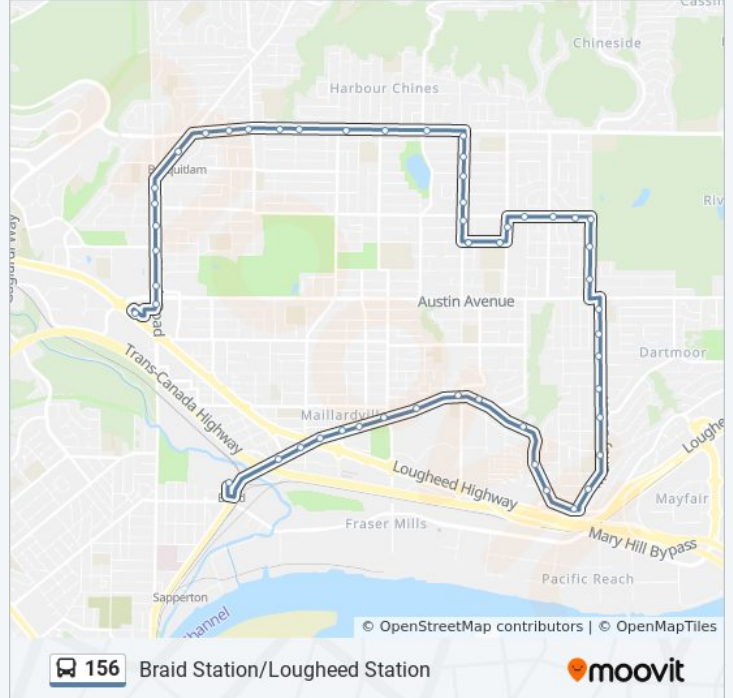

156 bus Info

Direction: Braid Station

Stops: 50

Trip Duration: 38 min

Line Summary:

Northbound Poirier St @ Winslow Ave
 Eastbound Foster Ave @ 1700 Block
 Eastbound Foster Ave @ Linton St
 Eastbound Foster Ave @ Midvale St
 Southbound Hillcrest St @ Foster Ave
 Southbound Hillcrest St @ Winslow Ave
 Southbound Hillcrest St @ King Albert Ave
 Southbound Mundy St @ Austin Ave
 Southbound Mundy St @ 400 Block
 Southbound Mundy St @ Gale Ave
 Southbound Mundy St @ Monterey Ave
 Southbound Mundy St @ Leclair Dr
 Southbound Mundy St @ Dawes Hill Rd
 Southbound Mundy St @ Hillside Ave
 Westbound Cape Horn Ave @ Mundy St
 Westbound Brunette Ave @ Hillside Ave
 Westbound Brunette Ave @ Wiltshire Ave
 Westbound Brunette @ Pare Court
 Westbound Brunette Ave @ Laurentian Cres
 Westbound Brunette Ave @ Schoolhouse St
 Westbound Brunette Ave @ Laval St
 Westbound Brunette Ave @ Marmont St
 Westbound Brunette Ave @ Nelson St
 Westbound Brunette Ave @ Lebleu St
 Westbound Brunette Ave @ Lougheed Hwy
 Westbound Brunette Ave @ Blue Mountain St
 Westbound Brunette Ave @ Bernatchey St
 Braid Stn Bay 1,2,3

Direction: Lougheed Station

50 stops

[VIEW LINE SCHEDULE](#)

Braid Stn Bay 4,5,6

156 bus Time Schedule

Lougheed Station Route Timetable:

Sunday	1:10 AM - 11:50 PM
Monday	1:11 AM - 11:50 PM

Eastbound Brunette Ave @ Bernatchey St

Eastbound Brunette Ave @ Lougheed Hwy

Eastbound Brunette Ave @ Woolridge St

Eastbound Brunette Ave @ Nelson St

Eastbound Brunette Ave @ King Edward St

Eastbound Brunette Ave @ Begin St

Eastbound Brunette Ave @ Laval St

156 bus Info

Direction: Lougheed Station

Stops: 50

Trip Duration: 38 min

Line Summary:

Northbound Schoolhouse St @ Smith Ave

Northbound Schoolhouse St @ Regan Ave

Westbound Como Lake Ave @ Crestwood Dr