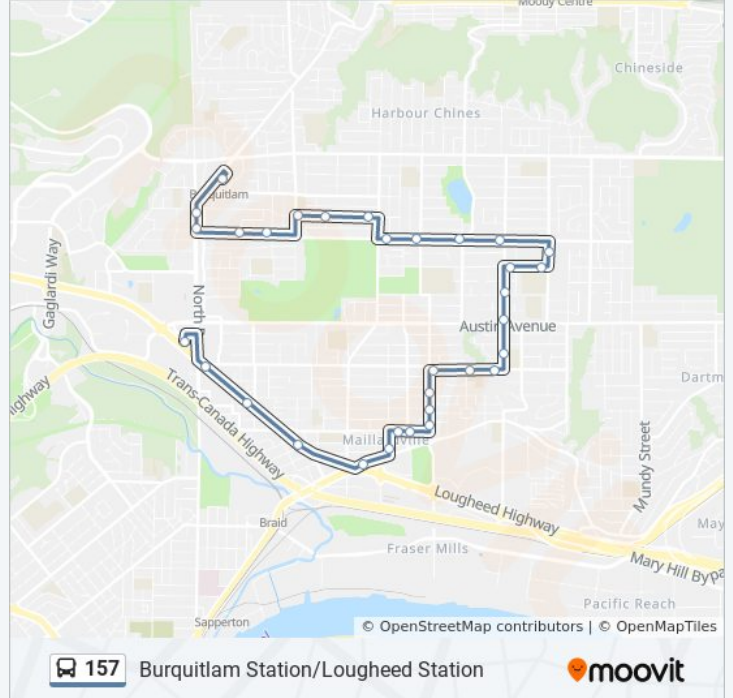

157 bus Info

Direction: Burquitlam Station

Stops: 32

Trip Duration: 27 min

Line Summary:

Westbound Foster Ave @ Porter St
 Westbound Foster Ave @ Colinet St
 Westbound Cottonwood Ave @ Hailey St
 Westbound Cottonwood Ave @ Easterbrook St
 Westbound Cottonwood Ave @ Robinson St
 Westbound Foster Ave @ Fairview St
 Westbound Foster Ave @ Aspen St
 Northbound North Rd @ Foster Ave
 Northbound North Rd @ Cottonwood Ave
 Burquitlam Station @ Bay 1

Direction: Lougheed Station

31 stops

[VIEW LINE SCHEDULE](#)

Burquitlam Station @ Bay 2
 Westbound Como Lake Ave @ Elmwood St
 Southbound North Rd @ Cottonwood Ave
 Eastbound Foster Ave @ Whiting Way
 Eastbound Foster Ave @ Aspen St
 Eastbound Foster Ave @ Fairview St
 Eastbound Cottonwood Ave @ Robinson St
 Eastbound Cottonwood Ave @ Easterbrook St
 Eastbound Cottonwood Ave @ Hailey St
 Eastbound Foster Ave @ Colinet St
 Eastbound Foster Ave @ Porter St
 Eastbound Foster Ave @ Gatensbury St
 Eastbound Foster Ave @ Schoolhouse St
 Southbound Poirier St @ Winslow Ave
 Westbound Winslow Ave @ Poirier St
 Southbound Schoolhouse St @ Winslow Ave
 Southbound Schoolhouse St @ King Albert Ave
 Southbound Schoolhouse St @ Austin Ave

157 bus Time Schedule

Lougheed Station Route Timetable:

Sunday	6:20 AM - 11:45 PM
Monday	5:45 AM - 11:40 PM
Tuesday	5:45 AM - 11:40 PM
Wednesday	5:45 AM - 11:40 PM
Thursday	5:45 AM - 11:40 PM
Friday	6:20 AM - 11:45 PM
Saturday	5:45 AM - 11:30 PM

157 bus Info

Direction: Lougheed Station

Stops: 31

Trip Duration: 30 min

Line Summary:

Westbound Rochester Ave @ Schoolhouse St

Westbound Rochester Ave @ Laval St

Southbound Marmont St @ Walls Ave