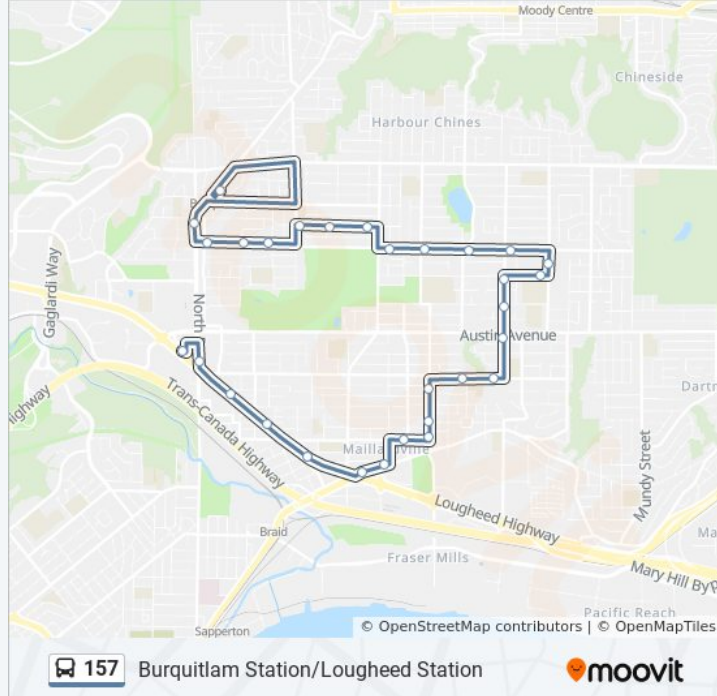

157 bus Info

Direction: Burquitlam Station

Stops: 32

Trip Duration: 27 min

Line Summary:

Westbound Foster Ave @ Porter St
 Westbound Foster Ave @ Colinet St
 Westbound Cottonwood Ave @ Hailey St
 Westbound Cottonwood Ave @ Easterbrook St
 Westbound Cottonwood Ave @ Robinson St
 Westbound Foster Ave @ Fairview St
 Westbound Foster Ave @ Aspen St
 Northbound North Rd @ Foster Ave
 Northbound North Rd @ Cottonwood Ave
 Burquitlam Station @ Bay 1

157 bus Info

Direction: Lougheed Station

Stops: 31

Trip Duration: 30 min

Line Summary:

Westbound Rochester Ave @ Schoolhouse St

Westbound Rochester Ave @ Laval St

Southbound Marmont St @ Walls Ave

Southbound Marmont St @ Delestre Ave

Southbound Marmont St @ Alderson Ave

Westbound Alderson Ave @ Nelson St

Westbound Brunette Ave @ Lebleu St

Westbound Brunette Ave @ Lougheed Hwy

Westbound Lougheed Hwy @ 700 Block

Westbound Lougheed Hwy @ 600 Block

Westbound Lougheed Hwy @ 500 Block

Northbound North Rd @ Lougheed Hwy

Lougheed Station @ Bay 6

157 bus time schedules and route maps are available in an offline PDF at moovitapp.com. Use the [Moovit App](#) to see live bus times, train schedule or subway schedule, and step-by-step directions for all public transit in Southwest British Columbia.