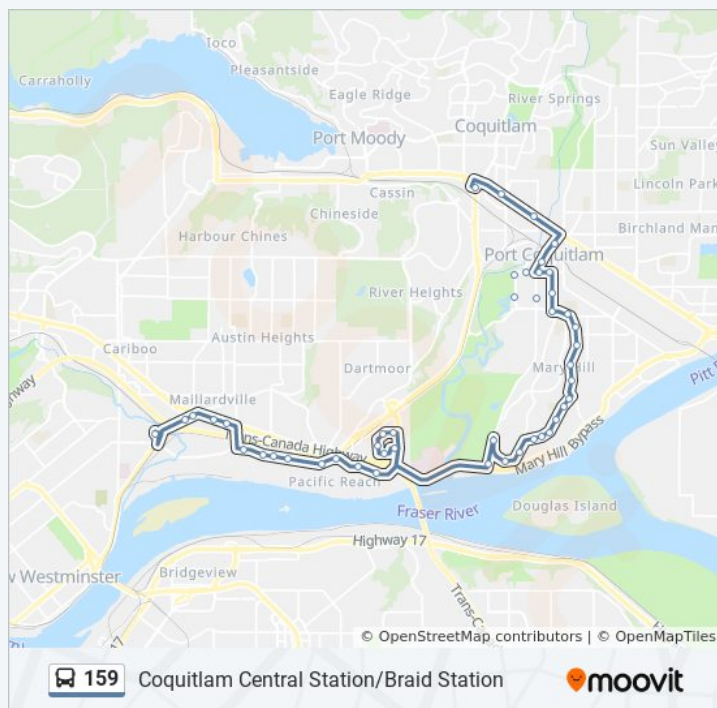

Eastbound Citadel Dr @ Castle Cres

Eastbound Citadel Dr @ Gateway Place

Eastbound Citadel Dr @ Pitt River Rd

Northbound Pitt River Rd @ Columbia Ave

Northbound Pitt River Rd @ Pooley Ave

Northbound Pitt River Rd @ Cameron Ave

Northbound Pitt River Rd @ Warwick Ave

Westbound Pitt River Rd @ Mclean Ave

Friday

12:00 AM - 11:00 PM

Saturday

12:10 AM - 11:20 PM

**159 bus Info**

**Direction:** Coquitlam Central Station

**Stops:** 47

**Trip Duration:** 44 min

**Line Summary:**

Westbound Pitt River Rd @ Mary Hill Rd

Northbound Mary Hill Rd @ Hawthorne Ave

Eastbound Wilson Ave @ Mary Hill Rd

Port Coquitlam Station @ Bay 6

Westbound Wilson Ave @ Kingsway Ave

Westbound Wilson Ave @ Mary Hill Rd

Westbound Wilson Ave @ Shaughnessy St

Northbound Shaughnessy St @ Mcallister Ave

Northbound Shaughnessy St @ Lions Way

Westbound Lougheed Hwy @ Hastings St

Westbound Lougheed Hwy @ Westwood St