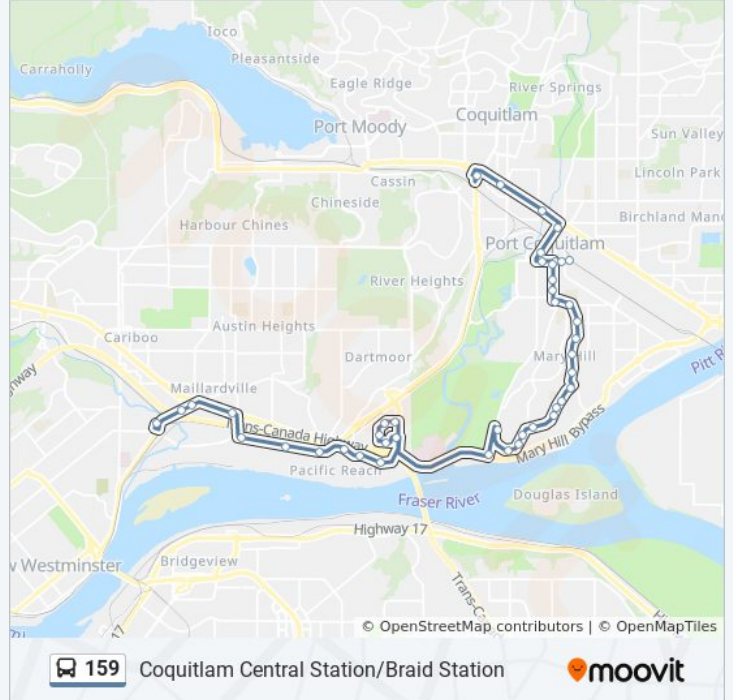

Use the Moovit App to find the closest 159 bus station near you and find out when is the next 159 bus arriving.

**Direction: Braid Station**

47 stops

[VIEW LINE SCHEDULE](#)

- Coquitlam Central Stn Bay 1,2,3
- Eastbound Lougheed Hwy @ Westwood St
- Eastbound Lougheed Hwy @ Hastings St
- Sb Shaughnessy St Ns Lions Way-
- Southbound Shaughnessy St @ Mcallister Ave
- Eastbound Wilson Ave @ Shaughnessy St
- Eastbound Wilson Ave @ Mary Hill Rd
- Port Coquitlam Station @ Bay 6
- Westbound Wilson Ave @ Kingsway Ave
- Southbound Mary Hill Rd @ Wilson Ave
- Southbound Mary Hill Rd @ Welcher Ave
- Southbound Mary Hill Rd @ Central Ave
- Eastbound Pitt River Rd @ Mary Hill Rd
- Eastbound Pitt River Rd @ Tyner St
- Southbound Pitt River Rd @ Warwick Cres
- Southbound Pitt River Rd @ Cameron Ave
- Southbound Pitt River Rd @ Pooley Ave
- Southbound Pitt River Rd @ Columbia Ave
- Westbound Citadel Dr @ Pitt River Rd
- Westbound Citadel Dr @ Gateway Place
- Westbound Citadel Dr @ Kensington Cres East

Northbound Golden Dr @ Rocket Way

Northbound Golden Dr @ 100 Block

Eastbound Golden Dr @ North Bend St

Westbound United Blvd @ Burbidge St

Westbound United Blvd @ Leeder St

Westbound United Blvd @ Fawcett Rd

Southbound Schooner St @ United Blvd

Westbound Hartley Ave @ Schooner St

Westbound Hartley Ave @ 1600 Block

Northbound Brigantine Dr @ Hartley Ave

Westbound United Blvd @ Brigantine Dr

Westbound United Blvd @ Clipper St

Westbound United Blvd @ King Edward St

Westbound Lougheed Hwy @ King Edward St

Westbound Brunette Ave @ Blue Mountain St

Westbound Brunette Ave @ Bernatchey St

Braid Stn Bay 1,2,3

**Direction: Coquitlam Central Station**