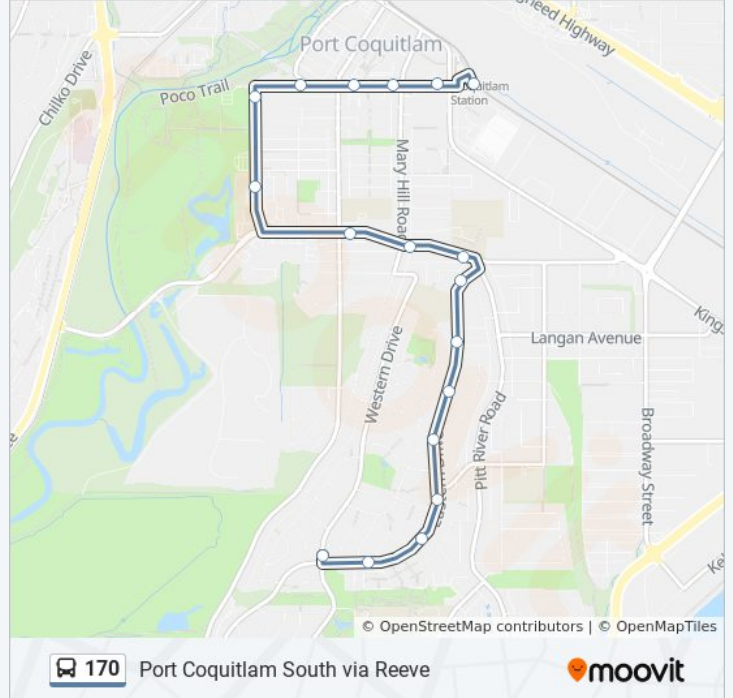

Use the Moovit App to find the closest 170 bus station near you and find out when is the next 170 bus arriving.

Direction: Port Coquitlam South
 19 stops
[VIEW LINE SCHEDULE](#)

170 bus Time Schedule
 Port Coquitlam South Route Timetable:

170 bus Info
Direction: Port Coquitlam South
Stops: 19
Trip Duration: 10 min
Line Summary:

Direction: Port Coquitlam South via Reeve

18 stops

[VIEW LINE SCHEDULE](#)

- Port Coquitlam Station @ Bay 3
- Westbound Wilson Ave @ Kingsway Ave
- Westbound Wilson Ave @ Mary Hill Rd
- Westbound Wilson Ave @ Shaughnessy St
- Westbound Wilson Ave @ Bury Ave
- Southbound Reeve St @ Wilson Ave
- Southbound Reeve St @ Riverside Secondary
- Eastbound Pitt River Rd @ Shaughnessy St
- Eastbound Pitt River Rd @ Mary Hill Rd
- Eastbound Pitt River Rd @ Tyner St
- Southbound Eastern Dr @ Penny Place
- Southbound Eastern Dr @ Langan Ave
- Southbound Eastern Dr @ Lamprey Dr
- Southbound Eastern Dr @ Oughton Dr
- Southbound Eastern Dr @ Belle Place
- Southbound Eastern Dr @ Carmen Place
- Westbound Eastern Dr @ Claudia Place
- Northbound Western Dr @ Eastern Dr

170 bus Info

Direction: Port Coquitlam South via Reeve

Stops: 18

Trip Duration: 12 min

Line Summary:

Direction: Port Coquitlam Station

15 stops

[VIEW LINE SCHEDULE](#)

- Northbound Western Dr @ Eastern Dr
- Northbound Western Dr @ Celeste Cres
- Northbound Western Dr @ Anita Dr
- Northbound Western Dr @ Lamprey Dr
- Northbound Western Dr @ Aire Cres
- Northbound Mary Hill Rd @ Lobb Ave
- Westbound Pitt River Rd @ Mary Hill Rd
- Westbound Pitt River Rd @ Shaughnessy St
- Westbound Pitt River Rd @ Rowland St
- Northbound Reeve St @ Hawthorne Ave
- Northbound Reeve St @ Atkins Ave
- Eastbound Wilson Ave @ Bury Ave
- Eastbound Wilson Ave @ Shaughnessy St
- Eastbound Wilson Ave @ Mary Hill Rd
- Port Coquitlam Station @ Bay 3