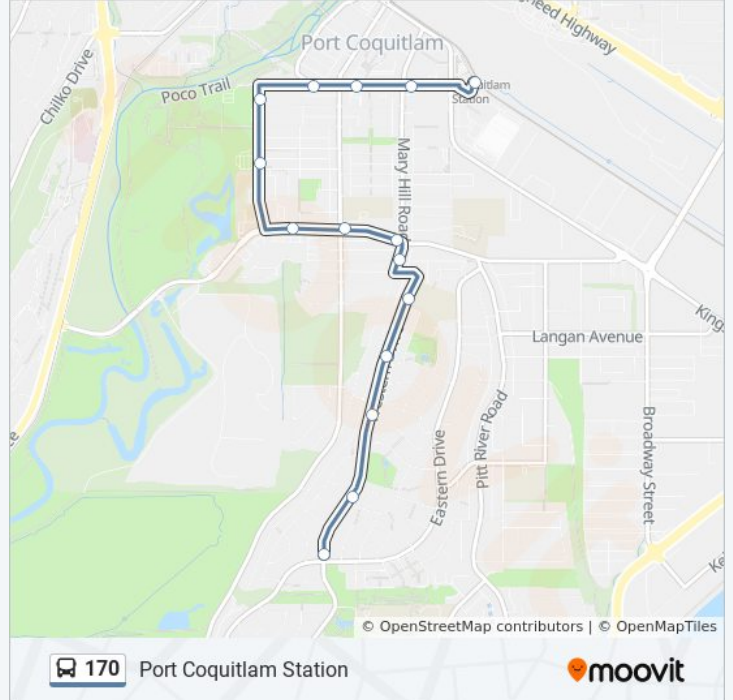

170 bus Info
Direction: Port Coquitlam South
Stops: 19
Trip Duration: 10 min
Line Summary:

Direction: Port Coquitlam South via Reeve

18 stops

[VIEW LINE SCHEDULE](#)

- Port Coquitlam Station @ Bay 3
- Westbound Wilson Ave @ Kingsway Ave
- Westbound Wilson Ave @ Mary Hill Rd
- Westbound Wilson Ave @ Shaughnessy St
- Westbound Wilson Ave @ Bury Ave
- Southbound Reeve St @ Wilson Ave
- Southbound Reeve St @ Riverside Secondary
- Eastbound Pitt River Rd @ Shaughnessy St
- Eastbound Pitt River Rd @ Mary Hill Rd
- Eastbound Pitt River Rd @ Tyner St
- Southbound Eastern Dr @ Penny Place
- Southbound Eastern Dr @ Langan Ave
- Southbound Eastern Dr @ Lamprey Dr
- Southbound Eastern Dr @ Oughton Dr
- Southbound Eastern Dr @ Belle Place
- Southbound Eastern Dr @ Carmen Place
- Westbound Eastern Dr @ Claudia Place
- Northbound Western Dr @ Eastern Dr

170 bus Info

Direction: Port Coquitlam South via Reeve

Stops: 18

Trip Duration: 12 min

Line Summary:

Direction: Port Coquitlam Station

15 stops

[VIEW LINE SCHEDULE](#)

- Northbound Western Dr @ Eastern Dr
- Northbound Western Dr @ Celeste Cres
- Northbound Western Dr @ Anita Dr
- Northbound Western Dr @ Lamprey Dr
- Northbound Western Dr @ Aire Cres
- Northbound Mary Hill Rd @ Lobb Ave
- Westbound Pitt River Rd @ Mary Hill Rd
- Westbound Pitt River Rd @ Shaughnessy St
- Westbound Pitt River Rd @ Rowland St
- Northbound Reeve St @ Hawthorne Ave
- Northbound Reeve St @ Atkins Ave
- Eastbound Wilson Ave @ Bury Ave
- Eastbound Wilson Ave @ Shaughnessy St
- Eastbound Wilson Ave @ Mary Hill Rd
- Port Coquitlam Station @ Bay 3

170 bus Info

Direction: Port Coquitlam Station

Stops: 15

Trip Duration: 11 min

Line Summary:

170 bus time schedules and route maps are available in an offline PDF at moovitapp.com. Use the [Moovit App](#) to see live bus times, train schedule or subway schedule, and step-by-step directions for all public transit in Southwest British Columbia.