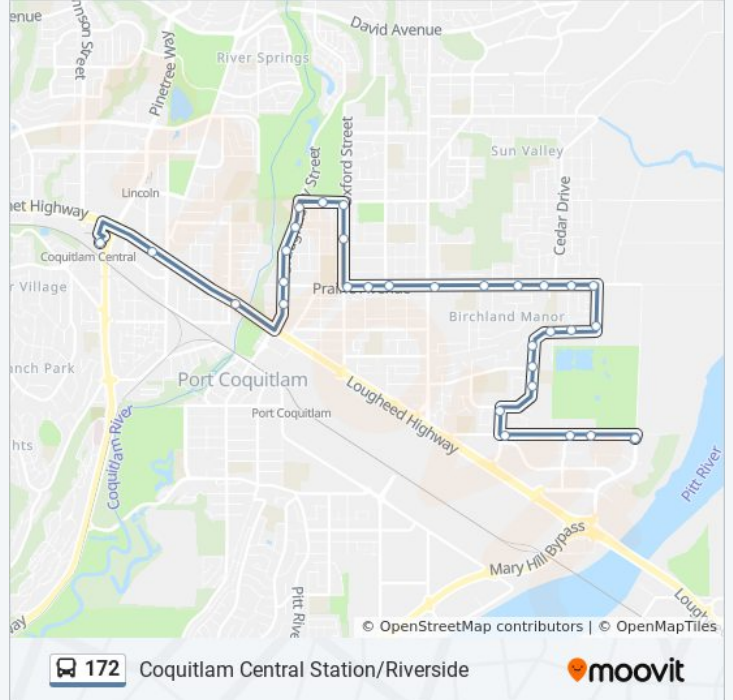

**172 bus Info**  
**Direction:** Coquitlam Central Station  
**Stops:** 28  
**Trip Duration:** 24 min  
**Line Summary:**

- Westbound Dominion Ave @ Fremont Connector
- Westbound Dominion Ave @ 500 Block
- Westbound Dominion Ave @ Avon Place
- Westbound Dominion Ave @ Ottawa St
- Eastbound Riverside Dr @ Ottawa St
- Eastbound Riverside Dr @ Nile Gate
- Northbound Riverside Dr @ Riverwood Gate
- Eastbound Riverside Dr @ Elbow Place
- Eastbound Riverside Dr @ Skeena St
- Westbound Prairie Ave @ Fremont St
- Westbound Prairie Ave @ Cedar Dr
- Westbound Prairie Ave @ Finley St
- Westbound Prairie Ave @ Newberry St
- Westbound Prairie Ave @ Toronto St
- Westbound Prairie Ave @ Sefton St
- Westbound Prairie Ave @ Wellington St
- Westbound Prairie Ave @ York St
- Northbound Oxford St @ Prairie Ave
- Northbound Oxford St @ Laurier Ave
- Westbound Lincoln Ave @ Oxford St
- Southbound Shaughnessy St @ Lincoln Ave
- Southbound Shaughnessy St @ Patricia Ave

**172 bus Info**

**Direction:** Riverside  
**Stops:** 31  
**Trip Duration:** 25 min  
**Line Summary:**

Eastbound Prairie Ave @ Skeena St

Eastbound Prairie Ave @ Fremont St

Southbound Fremont St @ Riverside Dr

Westbound Riverside Dr @ Skeena St

Westbound Riverside Dr @ Nechako Cres

Southbound Riverside Dr @ Parana Dr

Southbound Riverside Dr @ Riverwood Gate

Southbound Riverside Dr @ Riverside Close

Southbound Ottawa St @ Riverside Dr

Eastbound Dominion Ave @ Ottawa St

Eastbound Dominion Ave @ Hawkins St

Eastbound Dominion Ave @ Fremont St

Southbound Fremont St @ Dominion Ave

172 bus time schedules and route maps are available in an offline PDF at [moovitapp.com](https://moovitapp.com). Use the [Moovit App](#) to see live bus times, train schedule or subway schedule, and step-by-step directions for all public transit in Southwest British Columbia.