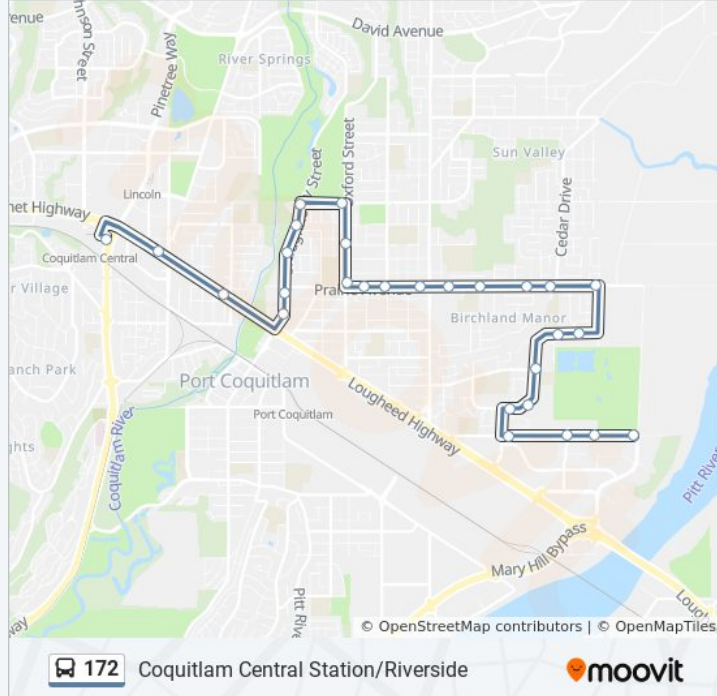

Coquitlam Central Station/Riverside

Get The App

The 172 bus line (Coquitlam Central Station/Riverside) has 3 routes. For regular weekdays, their operation hours are: (1) Coquitlam Central Station: 12:11 AM - 11:13 PM(2) Riverside: 12:37 AM - 11:42 PM Use the Moovit App to find the closest 172 bus station near you and find out when is the next 172 bus arriving.

**Direction: Coquitlam Central Station**  
 28 stops  
[VIEW LINE SCHEDULE](#)

**172 bus Time Schedule**  
 Coquitlam Central Station Route Timetable:

Sunday	12:13 AM - 11:12 PM
Monday	12:13 AM - 11:13 PM
Tuesday	12:11 AM - 11:13 PM
Wednesday	12:11 AM - 11:13 PM
Thursday	12:11 AM - 11:13 PM
Friday	12:11 AM - 11:12 PM
Saturday	12:13 AM - 11:13 PM

**172 bus Info**  
**Direction:** Coquitlam Central Station  
**Stops:** 28  
**Trip Duration:** 24 min  
**Line Summary:**

- Westbound Dominion Ave @ Fremont Connector
- Westbound Dominion Ave @ 500 Block
- Westbound Dominion Ave @ Avon Place
- Westbound Dominion Ave @ Ottawa St
- Eastbound Riverside Dr @ Ottawa St
- Eastbound Riverside Dr @ Nile Gate
- Northbound Riverside Dr @ Riverwood Gate
- Eastbound Riverside Dr @ Elbow Place
- Eastbound Riverside Dr @ Skeena St
- Westbound Prairie Ave @ Fremont St
- Westbound Prairie Ave @ Cedar Dr
- Westbound Prairie Ave @ Finley St
- Westbound Prairie Ave @ Newberry St
- Westbound Prairie Ave @ Toronto St
- Westbound Prairie Ave @ Sefton St
- Westbound Prairie Ave @ Wellington St
- Westbound Prairie Ave @ York St
- Northbound Oxford St @ Prairie Ave
- Northbound Oxford St @ Laurier Ave
- Westbound Lincoln Ave @ Oxford St
- Southbound Shaughnessy St @ Lincoln Ave
- Southbound Shaughnessy St @ Patricia Ave

Southbound Shaughnessy St @ Dorset Ave  
 Southbound Shaughnessy St @ Prairie Ave  
 Southbound Shaughnessy St @ Fraser Ave  
 Westbound Lougheed Hwy @ Hastings St  
 Westbound Lougheed Hwy @ Westwood St  
 Coquitlam Central Stn Bay 9,10,11