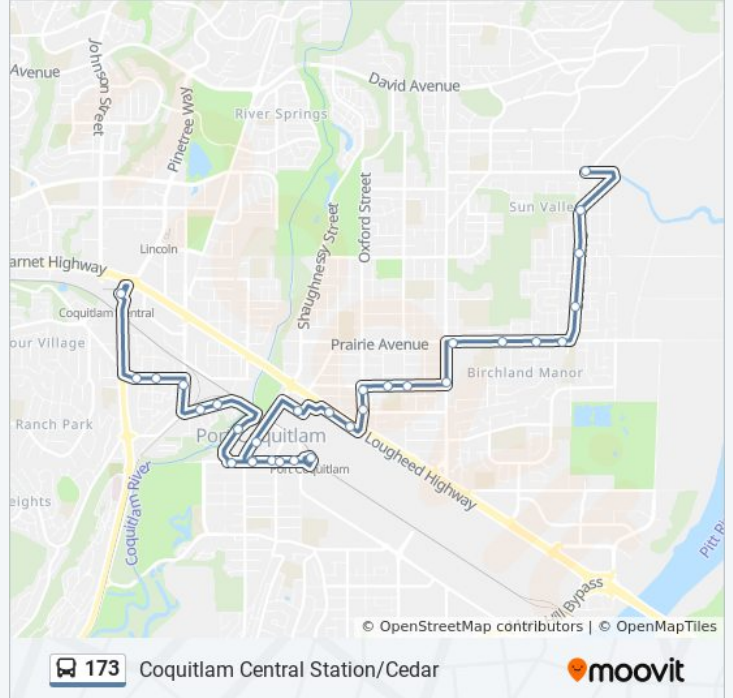

Direction: Cedar

31 stops

[VIEW LINE SCHEDULE](#)

- Coquitlam Central Station @ Bay 14
- Eastbound Dewdney Trunk Rd @ Lougheed Hwy
- Eastbound Dewdney Trunk Rd @ Irvine St
- Southbound Westwood St @ Dewdney Trunk Rd
- Eastbound Kingsway Ave @ Burleigh Ave
- Eastbound Kingsway Ave @ Dixon St
- Southbound Maple St @ Mcallister Ave
- Eastbound Wilson Ave @ Bury Ave
- Eastbound Wilson Ave @ Shaughnessy St
- Eastbound Wilson Ave @ Mary Hill Rd
- Port Coquitlam Station @ Bay 2
- Westbound Wilson Ave @ Kingsway Ave
- Westbound Wilson Ave @ Mary Hill Rd
- Westbound Wilson Ave @ Shaughnessy St
- Northbound Shaughnessy St @ Mcallister Ave
- Eastbound Mall Access Rd @ Shaughnessy St
- Eastbound Oxford Connector @ 1900 Block
- Eastbound Oxford Connector @ Oxford St
- Northbound Oxford St @ Westminster Ave
- Northbound Oxford St @ Coquitlam Ave
- Eastbound Coquitlam Ave @ York St
- Eastbound Coquitlam Ave @ Wellington St

173 bus Info

Direction: Cedar

Stops: 31

Trip Duration: 29 min

Line Summary:

Northbound Coast Meridian Rd @ Coquitlam Ave
 Eastbound Prairie Ave @ Coast Meridian Rd
 Eastbound Prairie Ave @ Kilmer St
 Eastbound Prairie Ave @ Norfolk St
 Eastbound Prairie Ave @ Cedar Dr
 Northbound Cedar Dr @ Pinemont Ave
 Northbound Cedar Dr @ Lincoln Ave
 Northbound Cedar Dr @ Chelsea Ave
 Westbound Victoria Dr @ Rocklin St