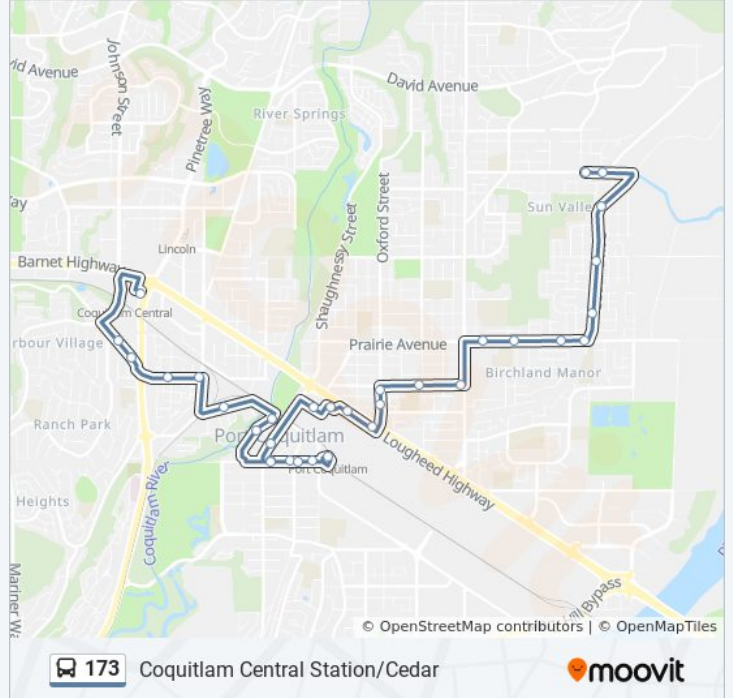

173 bus Info

Direction: Cedar

Stops: 31

Trip Duration: 29 min

Line Summary:

Northbound Coast Meridian Rd @ Coquitlam Ave
 Eastbound Prairie Ave @ Coast Meridian Rd
 Eastbound Prairie Ave @ Kilmer St
 Eastbound Prairie Ave @ Norfolk St
 Eastbound Prairie Ave @ Cedar Dr
 Northbound Cedar Dr @ Pinemont Ave
 Northbound Cedar Dr @ Lincoln Ave
 Northbound Cedar Dr @ Chelsea Ave
 Westbound Victoria Dr @ Rocklin St

Direction: Coquitlam Central Station

32 stops

[VIEW LINE SCHEDULE](#)

Eastbound Victoria Dr @ 900 Block
 Eastbound Victoria Dr @ Rocklin St
 Southbound Cedar Dr @ Inverness St
 Southbound Cedar Dr @ Lincoln Ave
 Southbound Cedar Dr @ Pinemont Ave
 Westbound Prairie Ave @ Cedar Dr
 Westbound Prairie Ave @ Finley St
 Westbound Prairie Ave @ Newberry St
 Westbound Prairie Ave @ Toronto St
 Westbound Coquitlam Ave @ Coast Meridian Rd
 Westbound Coquitlam Ave @ Wellington St
 Southbound Oxford St @ Coquitlam Ave
 Southbound Oxford St @ Westminster Ave
 Westbound Oxford Connector @ Oxford St
 Westbound Oxford Connector @ 1900 Block
 Westbound Oxford Connector @ 2000 Block
 Westbound Mall Access Rd @ Shaughnessy St
 Southbound Shaughnessy St @ Mcallister Ave

173 bus Info

Direction: Coquitlam Central Station

Stops: 32

Trip Duration: 32 min

Line Summary:

Eastbound Wilson Ave @ Shaughnessy St
 Eastbound Wilson Ave @ Mary Hill Rd
 Port Coquitlam Station @ Bay 1
 Westbound Wilson Ave @ Kingsway Ave
 Westbound Wilson Ave @ Mary Hill Rd
 Westbound Wilson Ave @ Shaughnessy St
 Northbound Maple St @ Mcallister Ave
 Northbound Maple St @ Elgin Ave
 Westbound Kingsway Ave @ Jane St
 Westbound Dewdney Trunk Rd @ Westwood St
 Westbound Dewdney Trunk Rd @ Irvine St
 Westbound Dewdney Trunk Rd @ Lougheed Hwy
 Westbound Dewdney Trunk Rd @ Norman Ave
 Coquitlam Central Stn Bay 9,10,11