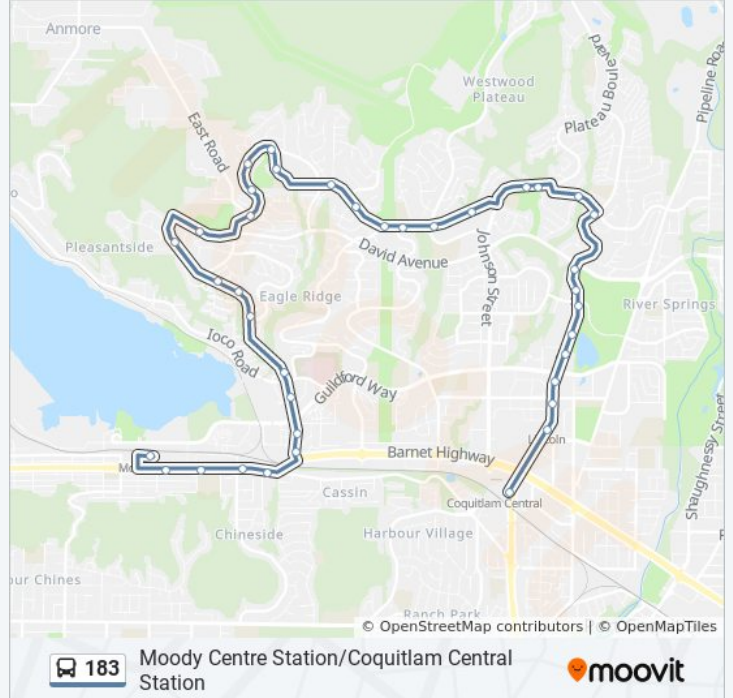

183 bus Info

Direction: Coquitlam Central Station

Stops: 38

Trip Duration: 33 min

Line Summary:

Southbound Panorama Dr @ Panorama Place
 Eastbound Panorama Dr @ Stoneridge Lane
 Eastbound Panorama Dr @ Sandstone Cres
 Eastbound Panorama Dr @ Noons Creek Dr
 Eastbound Panorama Dr @ Lansdowne Dr
 Eastbound Panorama Dr @ Parkway Blvd
 Eastbound Panorama Dr @ 2900 Block
 Eastbound Johnson St @ 1400 Block
 Eastbound Johnson St @ Robson Dr
 Eastbound Robson Dr @ Waterford Place
 Southbound Pinetree Way @ Robson Dr
 Southbound Pinetree Way @ David Ave
 Southbound Pinetree Way @ 1300 Block
 Southbound Pinetree Way @ Pinewood Ave
 Southbound Pinetree Way @ Douglas College
 Lafarge Lake-Douglas Station @ Bay 2
 Southbound Pinetree Way @ Guildford Way
 Southbound Pinetree Way @ Glen Dr
 Lincoln Station @ Bay 1
 Coquitlam Central Station @ Bay 6