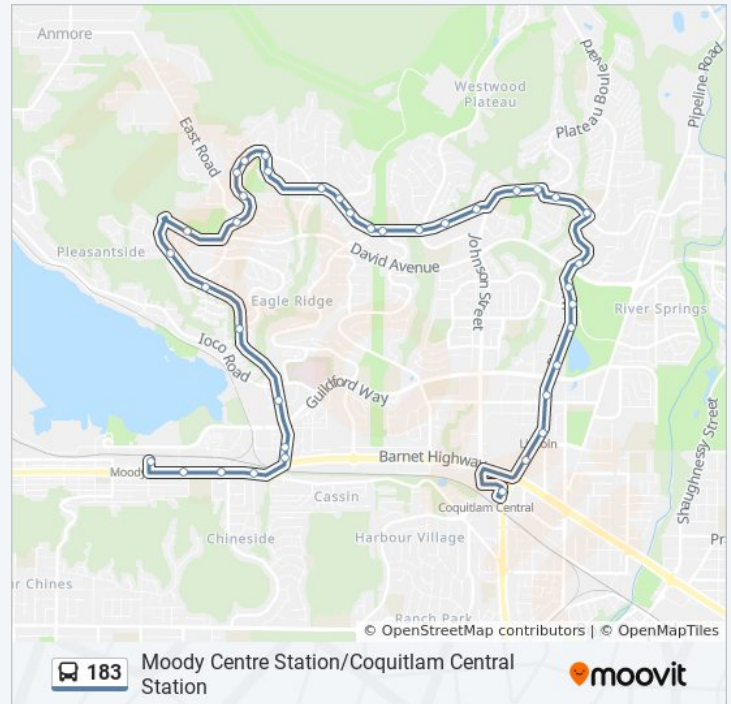

183 bus Time Schedule

Moody Centre Station Route Timetable:

Sunday	12:20 AM - 11:50 PM
Monday	12:20 AM - 11:40 PM
Tuesday	12:10 AM - 11:40 PM
Wednesday	12:10 AM - 11:40 PM
Thursday	12:10 AM - 11:40 PM
Friday	12:10 AM - 11:50 PM
Saturday	12:20 AM - 11:50 PM

183 bus Info

Direction: Moody Centre Station
Stops: 38

Trip Duration: 32 min
Line Summary:

- Westbound Robson Dr @ Pinetree Way
- Westbound Robson Dr @ Madrona Place
- Westbound Johnson St @ Robson Dr
- Westbound Johnson St @ 1400 Block
- Westbound Panorama Dr @ Johnson St
- Westbound Panorama Dr @ 2900 Block
- Westbound Panorama Dr @ Parkway Blvd
- Westbound Panorama Dr @ Lansdowne Dr
- Westbound Panorama Dr @ Noons Creek Dr
- Westbound Panorama Dr @ Greenstone Court
- Westbound Panorama Dr @ Eagle Mountain Dr
- Westbound Panorama Dr @ Stoneridge Lane
- Northbound Panorama Dr @ Panorama Place
- Northbound Panorama Dr @ Forest Park Way
- Southbound Forest Park Way @ Fernway Dr
- Southbound Forest Park Way @ Firview Place
- Southbound Forest Park Way @ Linden Court
- Westbound Forest Park Way @ Aspenwood Dr
- Westbound David Ave @ 1300 Block
- Southbound Heritage Mountain Blvd @ Foxwood Dr
- Southbound Heritage Mountain Blvd @ Parkside Dr
- Southbound Heritage Mountain Blvd @ Ravine Dr
- Southbound loco Rd @ Newport Dr
- Southbound loco Rd @ Suter Brook Way
- Inlet Centre Station @ Bay 1
- Westbound St. Johns St @ Clearview Dr
- Westbound St. Johns St @ Moray St
- Westbound St. Johns St @ Buller St
- Moody Centre Station @ Bay 1