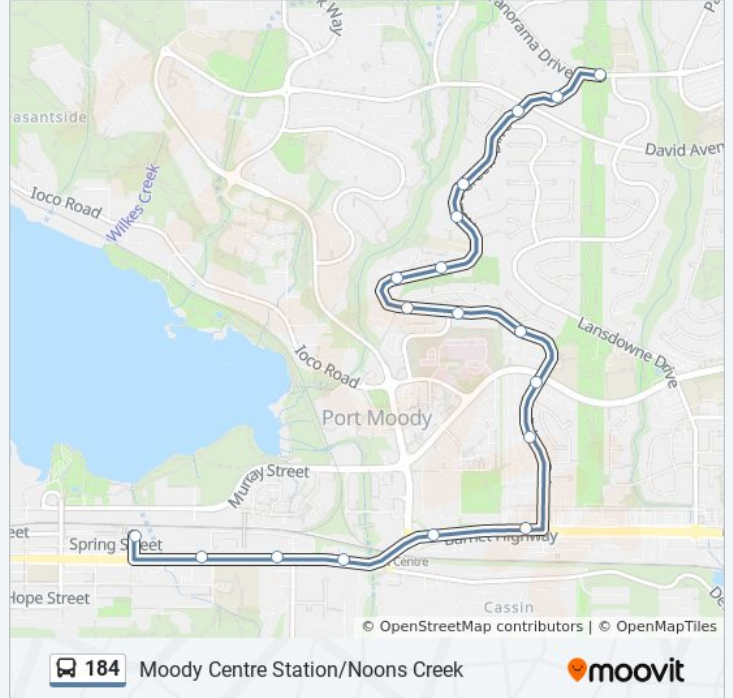

 184

Moody Centre Station/Noons Creek

Get The App

The 184 bus line (Moody Centre Station/Noons Creek) has 2 routes. For regular weekdays, their operation hours are: (1) Moody Centre Station: 5:43 AM - 11:58 PM(2) Noons Creek: 5:30 AM - 11:10 PM Use the Moovit App to find the closest 184 bus station near you and find out when is the next 184 bus arriving.

Direction: Moody Centre Station

18 stops

[VIEW LINE SCHEDULE](#)

- Westbound Panorama Dr @ Lansdowne Dr
- Southbound Noons Creek Dr @ Sandstone Cres
- Southbound Noons Creek Dr @ David Ave
- Southbound Noons Creek Dr @ Heather Place
- Southbound Noons Creek Dr @ Dogwood Place
- Southbound Noons Creek Dr @ Noons Creek Close
- Westbound Noons Creek Dr @ Britton Dr
- Eastbound Noons Creek Dr @ Thurston Terrace
- Eastbound Falcon Dr @ Noons Creek Dr
- Eastbound Falcon Dr @ Peregrine Place
- Southbound Falcon Dr @ Guildford Way
- Southbound Falcon Dr @ 1100 Block
- Westbound Barnet Hwy @ Falcon Dr
- Westbound Barnet Hwy @ Ioco Rd
- Westbound St. Johns St @ Clearview Dr
- Westbound St. Johns St @ Moray St
- Westbound St. Johns St @ Buller St
- Moody Centre Station @ Bay 1

184 bus Time Schedule

Moody Centre Station Route Timetable:

Sunday	7:56 AM - 9:57 PM
Monday	5:43 AM - 11:58 PM
Tuesday	5:43 AM - 11:58 PM
Wednesday	5:43 AM - 11:58 PM
Thursday	5:43 AM - 11:58 PM
Friday	7:56 AM - 9:57 PM
Saturday	7:27 AM - 11:55 PM

184 bus Info

Direction: Moody Centre Station

Stops: 18

Trip Duration: 12 min

Line Summary:

Direction: Noons Creek

19 stops

[VIEW LINE SCHEDULE](#)