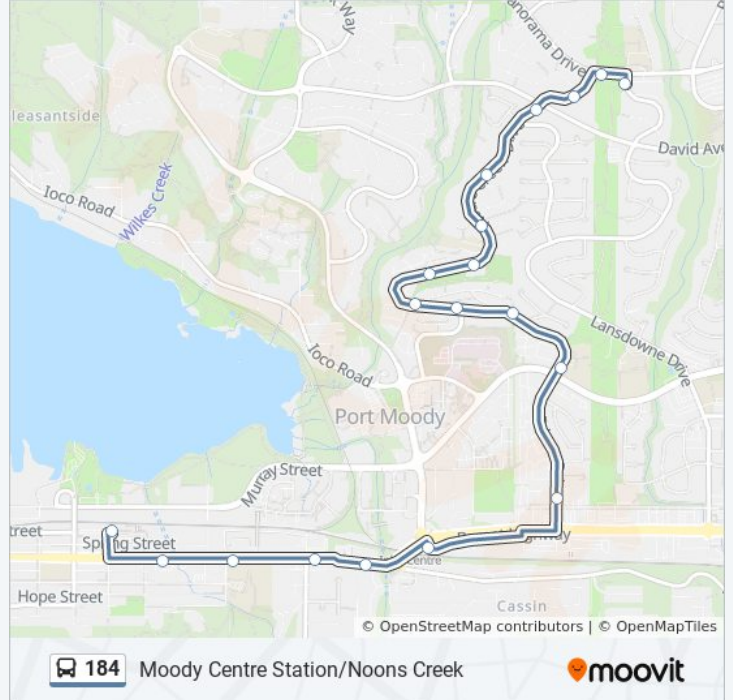

Direction: Moody Centre Station

18 stops

[VIEW LINE SCHEDULE](#)

- Westbound Panorama Dr @ Lansdowne Dr
- Southbound Noons Creek Dr @ Sandstone Cres
- Southbound Noons Creek Dr @ David Ave
- Southbound Noons Creek Dr @ Heather Place
- Southbound Noons Creek Dr @ Dogwood Place
- Southbound Noons Creek Dr @ Noons Creek Close
- Westbound Noons Creek Dr @ Britton Dr
- Eastbound Noons Creek Dr @ Thurston Terrace
- Eastbound Falcon Dr @ Noons Creek Dr
- Eastbound Falcon Dr @ Peregrine Place
- Southbound Falcon Dr @ Guildford Way
- Southbound Falcon Dr @ 1100 Block
- Westbound Barnet Hwy @ Falcon Dr
- Westbound Barnet Hwy @ Ioco Rd
- Westbound St. Johns St @ Clearview Dr
- Westbound St. Johns St @ Moray St
- Westbound St. Johns St @ Buller St
- Moody Centre Station @ Bay 1

184 bus Info

Direction: Moody Centre Station

Stops: 18

Trip Duration: 12 min

Line Summary:

Direction: Noons Creek

19 stops

[VIEW LINE SCHEDULE](#)

- Moody Centre Station @ Bay 9
- Eastbound St. Johns St @ Williams St
- Eastbound St. Johns St @ Buller St
- Eastbound St. Johns St @ Moray St
- Eastbound St. Johns St @ Clearview Dr
- Inlet Centre Station @ Bay 3
- Northbound Falcon Dr @ Runnel Dr
- Northbound Falcon Dr @ Guildford Way
- Westbound Falcon Dr @ 1200 Block
- Westbound Noons Creek Dr @ Falcon Dr
- Westbound Noons Creek Dr @ Thurston Terrace
- Eastbound Noons Creek Dr @ Maude Court
- Eastbound Noons Creek Dr @ Noons Creek Close
- Northbound Noons Creek Dr @ Barberry Place
- Northbound Noons Creek Dr @ Hemlock Place
- Northbound Noons Creek Dr @ David Ave
- Northbound Noons Creek Dr @ Shale Court
- Eastbound Panorama Dr @ Noons Creek Dr

184 bus Info

Direction: Noons Creek

Stops: 19

Trip Duration: 17 min

Line Summary:

184 bus time schedules and route maps are available in an offline PDF at moovitapp.com. Use the [Moovit App](#) to see live bus times, train schedule or subway schedule, and step-by-step directions for all public transit in Southwest British Columbia.