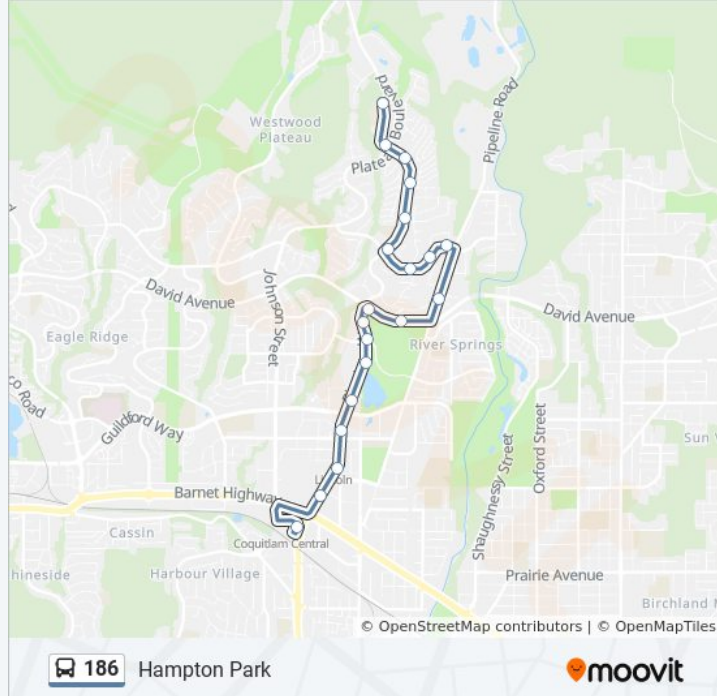

Eastbound Robson Dr @ Pinetree Way

Eastbound Robson Dr @ Purcell Dr

Eastbound Robson Dr @ Blackwater Place

Southbound Pipeline Rd @ Robson Dr

Southbound Pipeline Rd @ 1300 Block

Southbound Pipeline Rd @ Dayanee Springs Blvd

Westbound David Ave @ Pipeline Rd

Westbound David Ave @ Genest Way

Southbound Pinetree Way @ David Ave

Southbound Pinetree Way @ 1300 Block

Southbound Pinetree Way @ Pinewood Ave

Southbound Pinetree Way @ Douglas College

**186 bus Time Schedule**

Hampton Park Route Timetable:

Sunday	6:35 AM - 11:00 PM
Monday	5:35 AM - 11:03 PM
Tuesday	5:35 AM - 11:03 PM
Wednesday	5:35 AM - 11:03 PM
Thursday	5:35 AM - 11:03 PM
Friday	6:35 AM - 11:00 PM
Saturday	5:35 AM - 11:00 PM

**186 bus Info**

**Direction:** Hampton Park

**Stops:** 20

**Trip Duration:** 18 min

**Line Summary:**

Northbound Paddock Dr @ Plateau Blvd

Northbound Paddock Dr @ 1700 Block

186 bus time schedules and route maps are available in an offline PDF at [moovitapp.com](https://moovitapp.com). Use the [Moovit App](#) to see live bus times, train schedule or subway schedule, and step-by-step directions for all public transit in Southwest British Columbia.