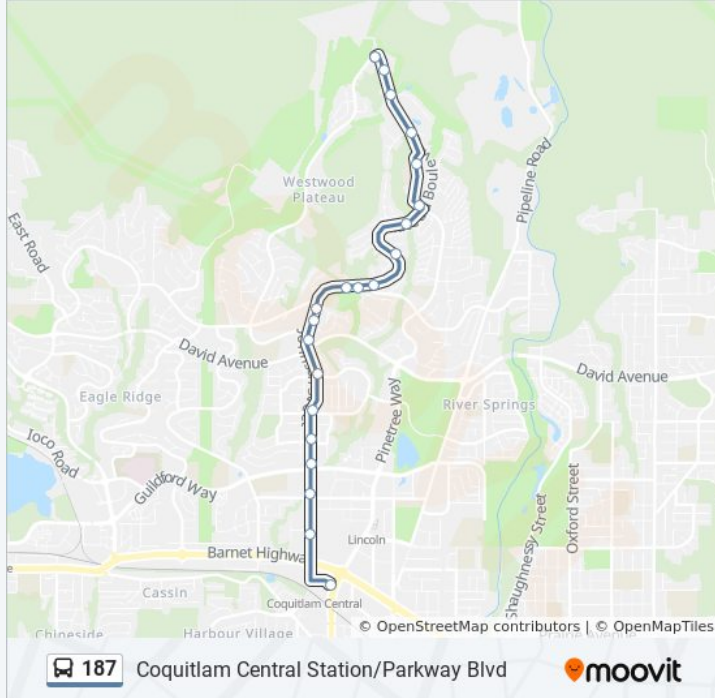

Use the Moovit App to find the closest 187 bus station near you and find out when is the next 187 bus arriving.

Direction: Coquitlam Central Station

19 stops

[VIEW LINE SCHEDULE](#)

- Westbound Parkway Blvd @ Plateau Blvd
- Southbound Parkway Blvd @ Braeside Place
- Southbound Parkway Blvd @ Turnberry Lane
- Southbound Parkway Blvd @ 1700 Block
- Southbound Parkway Blvd @ 1600 Block
- Southbound Parkway Blvd @ Salal Cres North
- Southbound Parkway Blvd @ Salal Cres South
- Southbound Parkway Blvd @ Tanglewood Lane
- Southbound Parkway Blvd @ Panorama Dr
- Eastbound Parkway Blvd @ 1400 Block
- Eastbound Parkway Blvd @ Johnson St
- Southbound Johnson St @ Parkway Blvd
- Southbound Johnson St @ Delahaye Dr
- Southbound Johnson St @ Walton Ave
- Southbound Johnson St @ Durant Dr
- Southbound Johnson St @ Guildford Way
- Southbound Johnson St @ Glen Dr
- Southbound Johnson St @ Packard Ave
- Coquitlam Central Stn Bay 9,10,11

187 bus Info

Direction: Coquitlam Central Station

Stops: 19

Trip Duration: 15 min

Line Summary:

Direction: Parkway

21 stops

[VIEW LINE SCHEDULE](#)

187 bus Info

Direction: Parkway

Stops: 21

Trip Duration: 17 min

Line Summary:

Northbound Plateau Blvd @ Chartwell Green

Northbound Plateau Blvd @ 3300 Block

Westbound Parkway Blvd @ Plateau Blvd