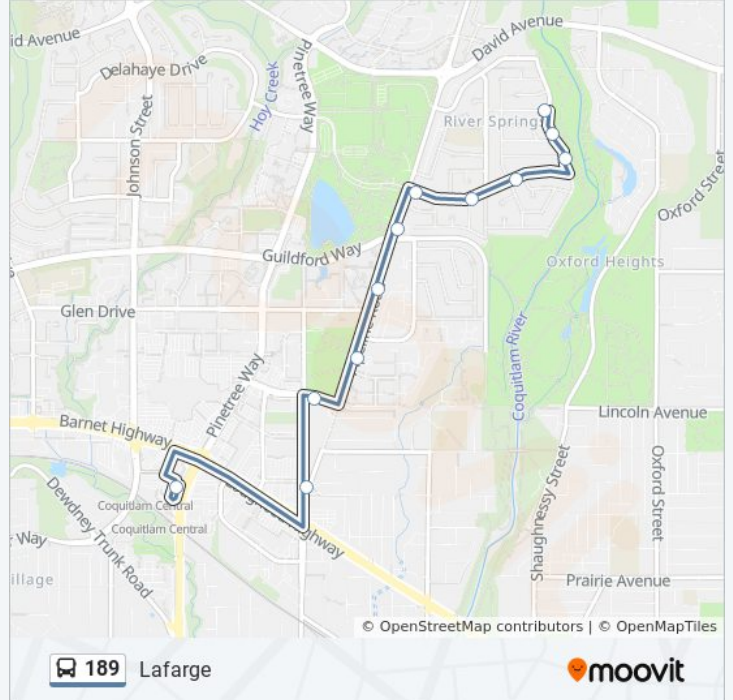

Use the Moovit App to find the closest 189 bus station near you and find out when is the next 189 bus arriving.

Direction: Coquitlam Central Station

13 stops

[VIEW LINE SCHEDULE](#)

- Westbound Harwood Ave @ Gabriola Dr
- Westbound Harwood Ave @ Hornby St
- Southbound Nestor St @ Tory Ave
- Westbound Dunkirk Ave @ Nestor St
- Southbound Pipeline Rd @ Dunkirk Ave
- Southbound Pipeline Rd @ Guildford Way
- Southbound Pipeline Rd @ Glen Dr
- Southbound Pipeline Rd @ Windsor Gate
- Southbound Westwood St @ Lincoln Ave
- Southbound Westwood St @ Anson Ave
- Southbound Westwood St @ Crabbe Ave
- Westbound Lougheed Hwy @ Westwood St
- Coquitlam Central Stn Bay 9,10,11

- Coquitlam Central Stn Bay 4,5,8
- Northbound Westwood St @ Kitchener Ave
- Eastbound Lincoln Ave @ Westwood St
- Northbound Pipeline Rd @ Windsor Gate
- Northbound Pipeline Rd @ Glen Dr
- Northbound Pipeline Rd @ Ozada Ave
- Eastbound Dunkirk Ave @ Pipeline Rd
- Eastbound Dunkirk Ave @ Galiano St
- Eastbound Dunkirk Ave @ Hornby St
- Northbound Gabriola Dr @ Georgeson Ave
- Northbound Gabriola Dr @ Savary Ave
- Westbound Harwood Ave @ Gabriola Dr

189 bus Time Schedule

Lafarge Route Timetable:

Sunday	6:55 AM - 9:25 PM
Monday	5:42 AM - 11:30 PM
Tuesday	5:42 AM - 11:30 PM
Wednesday	5:42 AM - 11:30 PM
Thursday	5:42 AM - 11:30 PM
Friday	6:55 AM - 9:25 PM
Saturday	6:55 AM - 10:20 PM

189 bus Info

Direction: Lafarge

Stops: 12

Trip Duration: 13 min

Line Summary:

189 bus time schedules and route maps are available in an offline PDF at moovitapp.com. Use the [Moovit App](#) to see live bus times, train schedule or subway schedule, and step-by-step directions for all public transit in Southwest British Columbia.