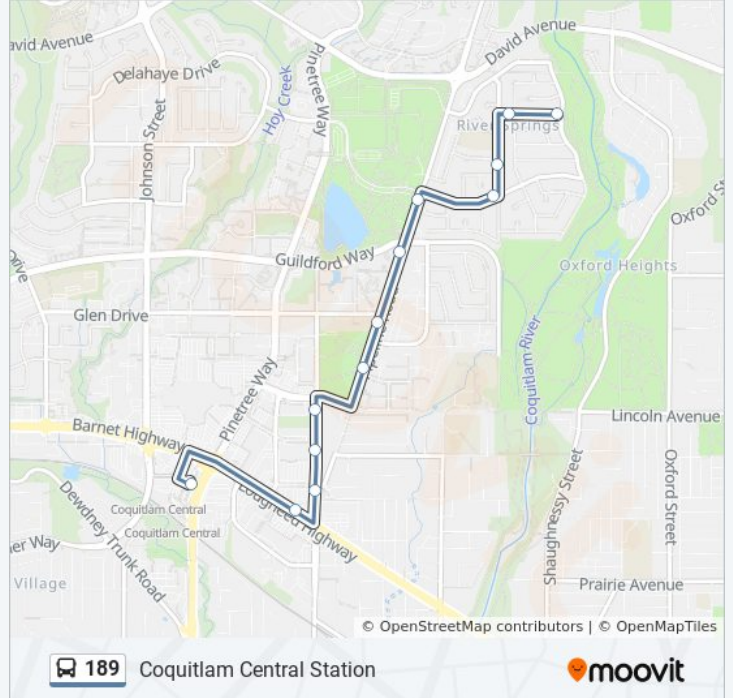

Use the Moovit App to find the closest 189 bus station near you and find out when is the next 189 bus arriving.

Direction: Coquitlam Central Station

13 stops

[VIEW LINE SCHEDULE](#)

- Westbound Harwood Ave @ Gabriola Dr
- Westbound Harwood Ave @ Hornby St
- Southbound Nestor St @ Tory Ave
- Westbound Dunkirk Ave @ Nestor St
- Southbound Pipeline Rd @ Dunkirk Ave
- Southbound Pipeline Rd @ Guildford Way
- Southbound Pipeline Rd @ Glen Dr
- Southbound Pipeline Rd @ Windsor Gate
- Southbound Westwood St @ Lincoln Ave
- Southbound Westwood St @ Anson Ave
- Southbound Westwood St @ Crabbe Ave
- Westbound Lougheed Hwy @ Westwood St
- Coquitlam Central Stn Bay 9,10,11

189 bus Time Schedule

Coquitlam Central Station Route Timetable:

Sunday	7:04 AM - 9:36 PM
Monday	5:54 AM - 11:40 PM
Tuesday	5:54 AM - 11:40 PM
Wednesday	5:54 AM - 11:40 PM
Thursday	5:54 AM - 11:40 PM
Friday	7:04 AM - 9:36 PM
Saturday	7:04 AM - 10:29 PM

189 bus Info

Direction: Coquitlam Central Station

Stops: 13

Trip Duration: 11 min

Line Summary:

Direction: Lafarge

12 stops

[VIEW LINE SCHEDULE](#)

- Coquitlam Central Stn Bay 4,5,8
- Northbound Westwood St @ Kitchener Ave
- Eastbound Lincoln Ave @ Westwood St
- Northbound Pipeline Rd @ Windsor Gate
- Northbound Pipeline Rd @ Glen Dr
- Northbound Pipeline Rd @ Ozada Ave
- Eastbound Dunkirk Ave @ Pipeline Rd
- Eastbound Dunkirk Ave @ Galiano St
- Eastbound Dunkirk Ave @ Hornby St
- Northbound Gabriola Dr @ Georgeson Ave
- Northbound Gabriola Dr @ Savary Ave
- Westbound Harwood Ave @ Gabriola Dr