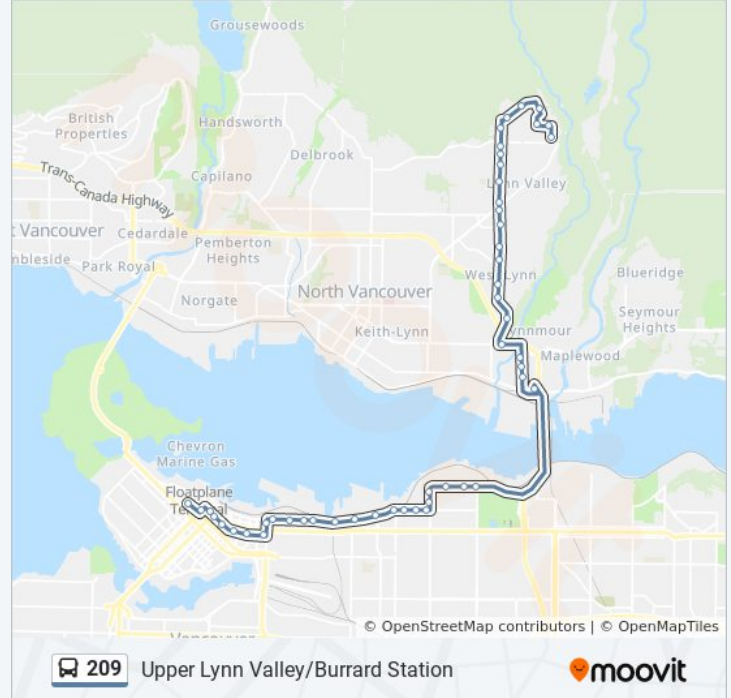

209 bus Info

Direction: Burrard Station

Stops: 49

Trip Duration: 45 min

Line Summary:

Southbound Mountain Hwy @ Charlotte Rd

Southbound Mountain Hwy @ Rupert St

Phibbs Exchange @ Bay 6

Westbound Powell St @ Heatley Ave

Westbound Powell St @ Jackson Ave

Westbound Powell St @ Gore Ave

Southbound Main St @ Powell St

Westbound E Pender St @ Main St

Westbound W Pender St @ Carrall St

Westbound W Pender St @ Abbott St

Westbound W Pender St @ Hamilton St

Westbound W Pender St @ Seymour St

Westbound W Pender St @ Granville St

Southbound Howe St @ W Pender St

Burrard Station @ Bay 2

Direction: Phibbs Exchange

24 stops

[VIEW LINE SCHEDULE](#)