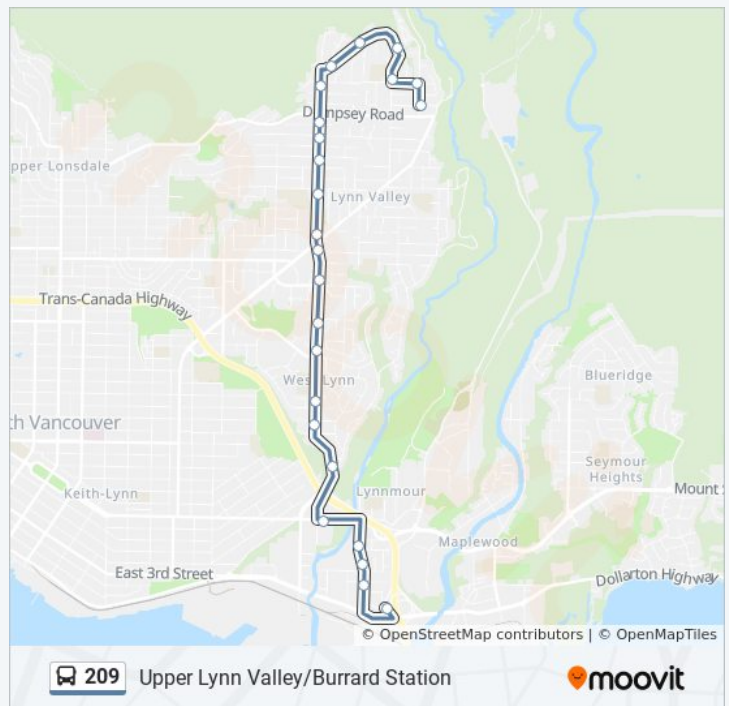

Southbound Mountain Hwy @ Charlotte Rd

Southbound Mountain Hwy @ Rupert St

Phibbs Exchange @ Bay 6

Tuesday	12:30 AM - 1:40 AM
Wednesday	12:30 AM - 1:40 AM
Thursday	12:30 AM - 1:40 AM
Friday	12:30 AM - 1:40 AM
Saturday	12:26 AM - 12:42 AM

209 bus Info

Direction: Phibbs Exchange

Stops: 24

Trip Duration: 17 min

Line Summary:

Direction: Upper Lynn Valley

45 stops

[VIEW LINE SCHEDULE](#)