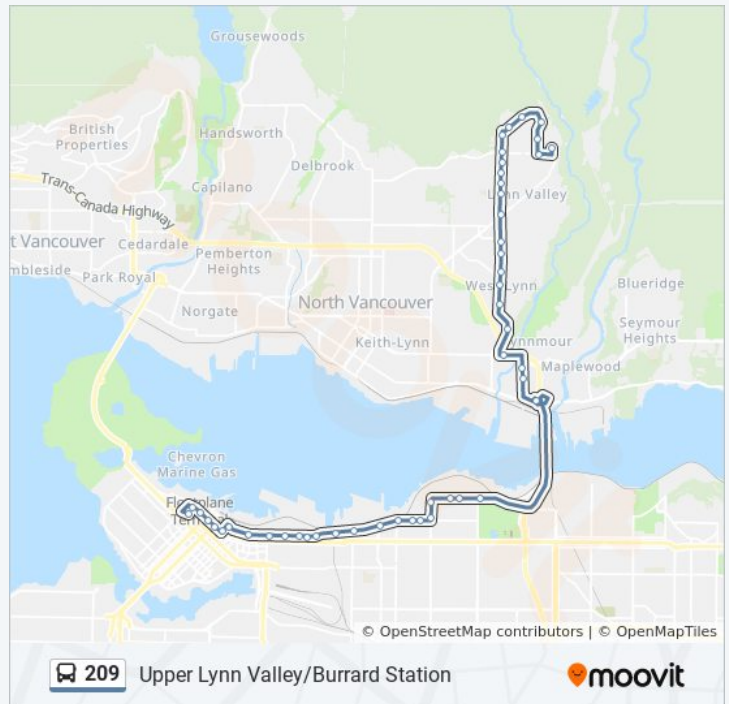

Northbound Mountain Hwy @ Coleman St

209 bus Info

Direction: Upper Lynn Valley

Stops: 45

Trip Duration: 48 min

Line Summary:

Eastbound Mcnair Dr @ Tourney Rd

Eastbound Mcnair Dr @ Ramsay Rd

Southbound Hoskins Rd @ 4600 Block

Southbound Hoskins Rd @ Coleman St

Eastbound Dempsey Rd @ Hoskins Rd

Northbound Underwood Ave @ Evelyn St

209 bus time schedules and route maps are available in an offline PDF at moovitapp.com. Use the [Moovit App](#) to see live bus times, train schedule or subway schedule, and step-by-step directions for all public transit in Southwest British Columbia.