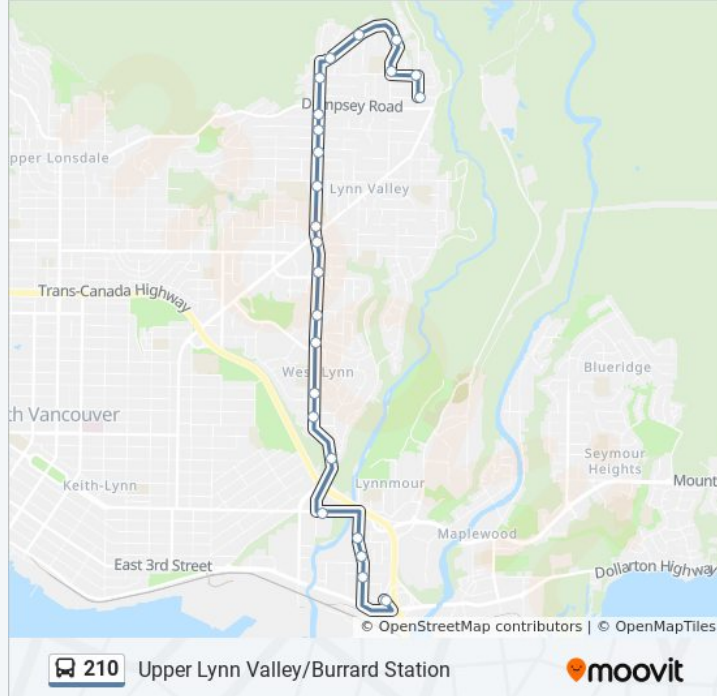

24 stops

[VIEW LINE SCHEDULE](#)

Northbound Underwood Ave @ Evelyn St

Westbound Coleman St @ Underwood Ave

Northbound Hoskins Rd @ Coleman St

Northbound Hoskins Rd @ 4700 Block

Westbound Mcnair Dr @ Ramsay Rd

**210 bus Info**

**Direction:** Phibbs Exchange

**Stops:** 24

**Trip Duration:** 17 min

**Line Summary:**

Southbound Mountain Hwy @ E 27 St  
 Southbound Mountain Hwy @ Emery Place  
 Southbound Mountain Hwy @ Kirkstone Rd  
 Southbound Mountain Hwy @ E 17 St  
 Southbound Mountain Hwy @ E 15 St  
 Southbound Mountain Hwy @ Arborlynn Dr  
 Eastbound E Keith Rd @ Mountain Hwy  
 Southbound Mountain Hwy @ Fern St  
 Southbound Mountain Hwy @ Charlotte Rd  
 Southbound Mountain Hwy @ Rupert St  
 Phibbs Exchange @ Bay 6