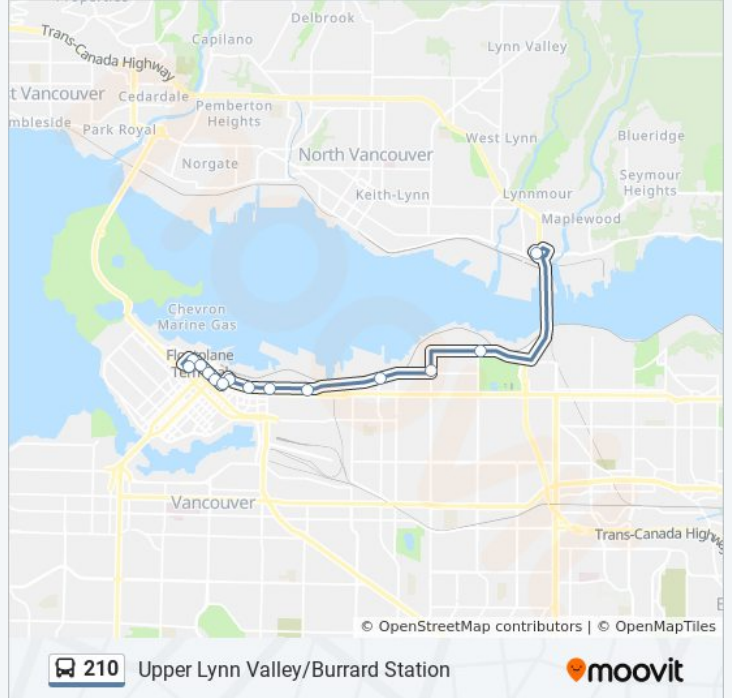

**210 bus Info**

**Direction:** Burrard Station

**Stops:** 37

**Trip Duration:** 50 min

**Line Summary:**

Southbound Mountain Hwy @ Charlotte Rd

Southbound Mountain Hwy @ Rupert St

Phibbs Exchange @ Bay 6

24 stops

[VIEW LINE SCHEDULE](#)

Northbound Underwood Ave @ Evelyn St

Westbound Coleman St @ Underwood Ave

Northbound Hoskins Rd @ Coleman St

Northbound Hoskins Rd @ 4700 Block

Westbound Mcnair Dr @ Ramsay Rd

**210 bus Info**

**Direction:** Phibbs Exchange

**Stops:** 24

**Trip Duration:** 17 min

**Line Summary:**

Southbound Mountain Hwy @ E 27 St  
 Southbound Mountain Hwy @ Emery Place  
 Southbound Mountain Hwy @ Kirkstone Rd  
 Southbound Mountain Hwy @ E 17 St  
 Southbound Mountain Hwy @ E 15 St  
 Southbound Mountain Hwy @ Arborlynn Dr  
 Eastbound E Keith Rd @ Mountain Hwy  
 Southbound Mountain Hwy @ Fern St  
 Southbound Mountain Hwy @ Charlotte Rd  
 Southbound Mountain Hwy @ Rupert St  
 Phibbs Exchange @ Bay 6

**Direction:** Phibbs Exchange

**Stops:** 12

**Trip Duration:** 27 min

**Line Summary:**

**Direction: Upper Lynn Valley**

34 stops

[VIEW LINE SCHEDULE](#)

Burrard Station @ Bay 2