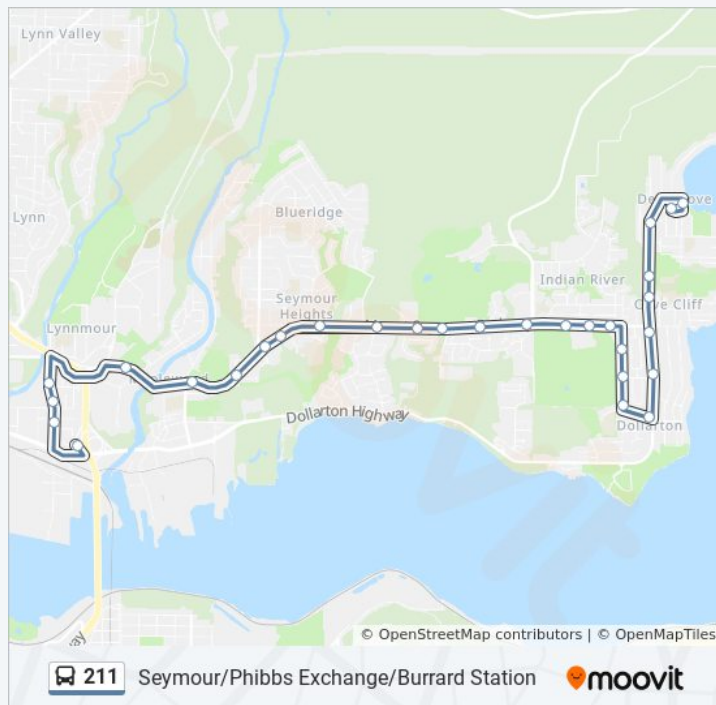

Westbound Mt Seymour Parkway @ Lytton St

Westbound Mt Seymour Parkway @ Berkley Rd

Westbound Mt Seymour Parkway @ Browning Place

Westbound Mt Seymour Parkway @ Riverside Dr

Westbound Mt Seymour Parkway @ Seymour Blvd

Southbound Mountain Hwy @ Fern St

Southbound Mountain Hwy @ Charlotte Rd

Southbound Mountain Hwy @ Rupert St

Phibbs Exchange @ Bay 5

Thursday 12:23 AM - 11:21 PM

Friday 12:23 AM - 11:55 PM

Saturday 12:55 AM - 11:16 PM

211 bus Info

Direction: Phibbs Exchange

Stops: 29

Trip Duration: 22 min

Line Summary:

38 stops

[VIEW LINE SCHEDULE](#)

- Burrard Station @ Bay 2
- Eastbound W Pender St @ Thurlow St
- Eastbound W Pender St @ Burrard St
- Eastbound W Pender St @ Granville St
- Eastbound W Cordova St @ Homer St
- Eastbound W Cordova St @ Carrall St
- Eastbound E Cordova St @ Main St
- Eastbound E Cordova St @ Heatley Ave
- Eastbound Powell St @ Commercial Dr
- Northbound N Nanaimo St @ Dundas St
- Eastbound McGill St @ N Renfrew St
- Phibbs Exchange @ Bay 5
- Northbound Mountain Hwy @ Crown St
- Northbound Mountain Hwy @ Hunter St
- Eastbound Mt Seymour Parkway @ Seymour Blvd
- Eastbound Mt Seymour Parkway @ Riverside Dr
- Eastbound Mt Seymour Parkway @ Browning Place
- Eastbound Mt Seymour Parkway @ Berkley Rd
- Eastbound Mt Seymour Parkway @ Lytton St
- Eastbound Mt Seymour Parkway @ Tollcross Rd
- Eastbound Mt Seymour Parkway @ Strathaven Dr
- Eastbound Mt Seymour Parkway @ Apex Ave
- Eastbound Mt Seymour Parkway @ Parkgate Ave
- Eastbound Mt Seymour Parkway @ Roche Point Dr
- Eastbound Mt Seymour Parkway @ 3800 Block
- Eastbound Mt Seymour Parkway @ 4000 Block
- Southbound Fairway Dr @ Mt Seymour Parkway
- Southbound Fairway Dr @ Huntingdon Cres

Seymour Route Timetable:

Sunday	12:19 AM - 11:20 PM
Monday	12:20 AM - 11:23 PM
Tuesday	12:22 AM - 11:23 PM
Wednesday	12:22 AM - 11:23 PM
Thursday	12:22 AM - 11:23 PM
Friday	12:22 AM - 11:20 PM
Saturday	12:20 AM - 11:19 PM