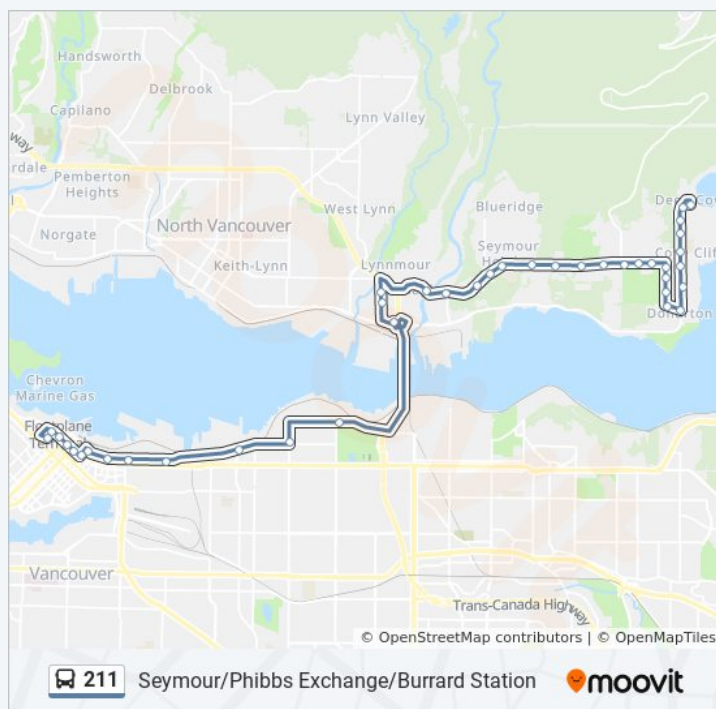

Seymour Route Timetable:

Sunday	12:19 AM - 11:20 PM
Monday	12:20 AM - 11:23 PM
Tuesday	12:22 AM - 11:23 PM
Wednesday	12:22 AM - 11:23 PM
Thursday	12:22 AM - 11:23 PM
Friday	12:22 AM - 11:20 PM
Saturday	12:20 AM - 11:19 PM

211 bus Info

Direction: Seymour

Stops: 38

Trip Duration: 47 min

Line Summary:

Southbound Fairway Dr @ Caddy Rd

Eastbound Dollar Rd @ Fairway Dr

Eastbound Dollar Rd @ N Dollarton Hwy