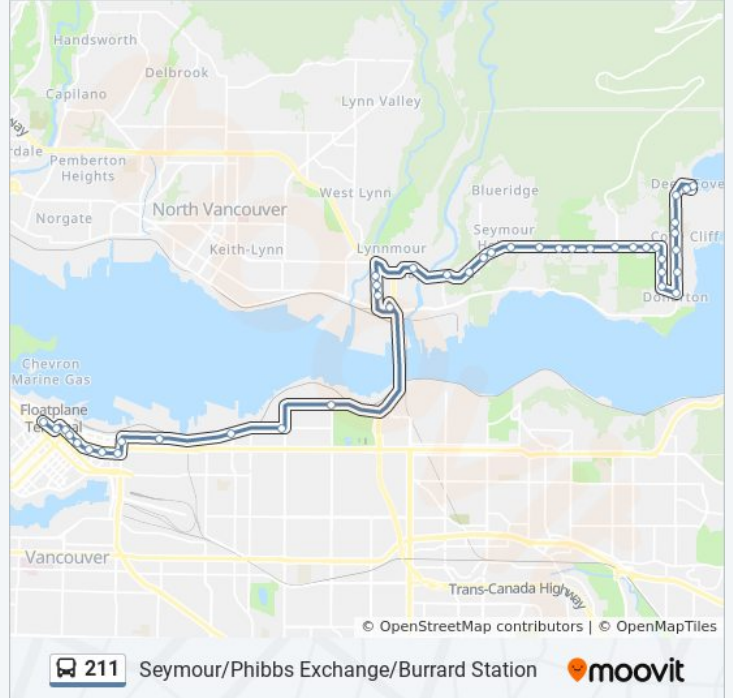

Westbound Mt Seymour Parkway @ Browning Place

Westbound Mt Seymour Parkway @ Riverside Dr

Westbound Mt Seymour Parkway @ Seymour Blvd

Southbound Mountain Hwy @ Fern St

Southbound Mountain Hwy @ Charlotte Rd

Southbound Mountain Hwy @ Rupert St

Phibbs Exchange @ Bay 5

Phibbs Exchange @ Bay 6

Westbound McGill St @ N Renfrew St

Westbound Dundas St @ N Garden Dr

Westbound Powell St @ Commercial Dr

Westbound Powell St @ Heatley Ave

Southbound Main St @ Powell St

Westbound E Pender St @ Main St

Westbound W Pender St @ Carrall St

Westbound W Pender St @ Abbott St

Westbound W Pender St @ Hamilton St

Westbound W Pender St @ Seymour St

Westbound W Pender St @ Granville St

Southbound Howe St @ W Pender St

Burrard Station @ Bay 2

Direction: Phibbs Exchange

29 stops

[VIEW LINE SCHEDULE](#)

Southbound Panorama Dr @ Naughton Ave

Northbound Banbury Rd @ Gallant Ave

211 bus Time Schedule