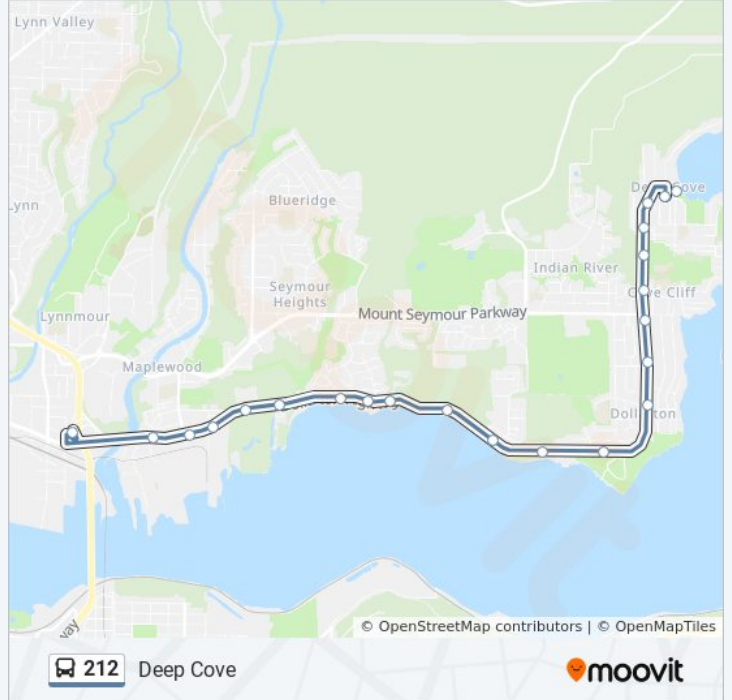

 212

Deep Cove

Get The App

The 212 bus line (Deep Cove) has 2 routes. For regular weekdays, their operation hours are:

(1) Deep Cove: 6:18 AM - 11:56 PM (2) Phibbs Exchange: 6:27 AM - 11:59 PM

Use the Moovit App to find the closest 212 bus station near you and find out when is the next 212 bus arriving.

Direction: Deep Cove

22 stops

[VIEW LINE SCHEDULE](#)

- Phibbs Exchange @ Bay 9
- Eastbound Dollarton Hwy @ Amherst Ave
- Eastbound Dollarton Hwy @ Riverside Dr
- Eastbound Dollarton Hwy @ Forester St
- Eastbound Dollarton Hwy @ 2400 Block
- Eastbound Dollarton Hwy @ 2600 Block
- Eastbound Dollarton Hwy @ Ellis St
- Eastbound Dollarton Hwy @ 3000 Block
- Eastbound Dollarton Hwy @ 3100 Block
- Eastbound Dollarton Hwy @ 3300 Block
- Eastbound Dollarton Hwy @ Raven Woods Dr
- Eastbound Dollarton Hwy @ 3700 Block
- Eastbound Dollarton Hwy @ 4000 Block
- Northbound N Dollarton Hwy @ Dollar Rd
- Northbound N Dollarton Hwy @ Caddy Rd
- Northbound N Dollarton Hwy @ Mt Seymour Parkway
- Northbound Deep Cove Rd @ Strathcona Rd
- Northbound Deep Cove Rd @ 1600 Block
- Northbound Deep Cove Rd @ Cliffmont Rd
- Northbound Deep Cove Rd @ Badger Rd
- Southbound Panorama Dr @ Naughton Ave

212 bus Info

Direction: Deep Cove

Stops: 22

Trip Duration: 19 min

Line Summary:

Northbound Banbury Rd @ Gallant Ave

Direction: Phibbs Exchange

19 stops

[VIEW LINE SCHEDULE](#)

Northbound Banbury Rd @ Gallant Ave

Southbound Deep Cove Rd @ Badger Rd

Southbound Deep Cove Rd @ 1400 Block

Southbound Deep Cove Rd @ Strathcona Rd

Southbound N Dollarton Hwy @ Mt Seymour Parkway