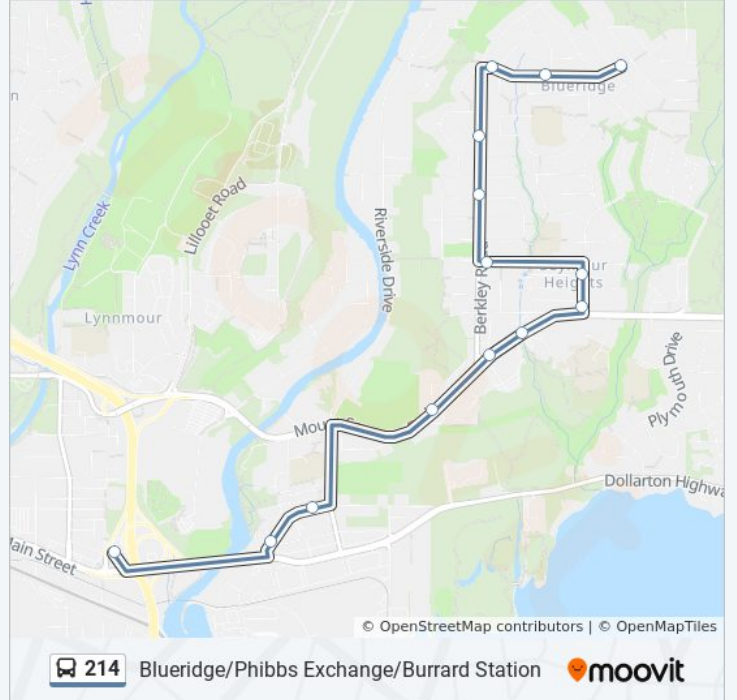

**214 bus Info**

**Direction:** Burrard Station

**Stops:** 27

**Trip Duration:** 44 min

**Line Summary:**

Westbound Powell St @ Heatley Ave

Southbound Main St @ Powell St

Westbound E Pender St @ Main St

### Direction: Phibbs Exchange

14 stops

[VIEW LINE SCHEDULE](#)

Westbound Sechelt Dr @ Hyannis Dr

Westbound Sechelt Dr @ Derbyshire Way

Westbound Sechelt Dr @ Berkley Ave

Southbound Berkley Rd @ Byron Rd

Southbound Berkley Rd @ Shelley Rd

Westbound Old Dollarton Rd @ Riverside Dr

Westbound Old Dollarton Rd @ Front St

Phibbs Exchange @ Bay 1

### 214 bus Info

**Direction:** Phibbs Exchange

**Stops:** 14

**Trip Duration:** 12 min

**Line Summary:**

214 bus time schedules and route maps are available in an offline PDF at [moovitapp.com](https://moovitapp.com). Use the [Moovit App](#) to see live bus times, train schedule or subway schedule, and step-by-step directions for all public transit in Southwest British Columbia.