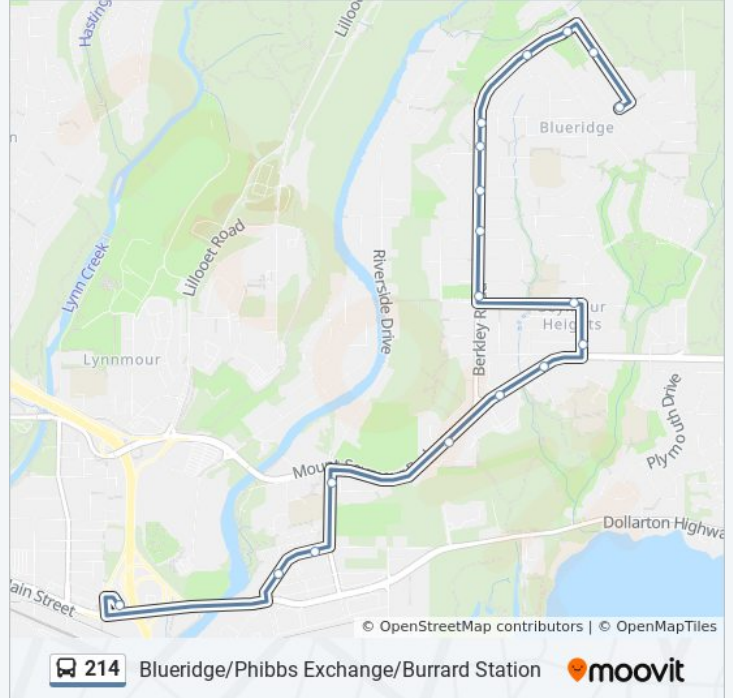

The 214 bus line (Blueridge/Phibbs Exchange/Burrard Station) has 3 routes. For regular weekdays, their operation hours are:

(1) Blueridge: 5:47 AM - 10:47 PM (2) Burrard Station: 6:53 AM - 8:34 AM (3) Phibbs Exchange: 6:01 AM - 11:04 PM  
Use the Moovit App to find the closest 214 bus station near you and find out when is the next 214 bus arriving.

**Direction: Blueridge**  
29 stops  
[VIEW LINE SCHEDULE](#)

**214 bus Time Schedule**  
Blueridge Route Timetable:

Sunday	7:47 AM - 10:51 PM
Monday	5:47 AM - 10:47 PM
Tuesday	5:47 AM - 10:47 PM
Wednesday	5:47 AM - 10:47 PM
Thursday	5:47 AM - 10:47 PM
Friday	7:47 AM - 10:51 PM
Saturday	5:47 AM - 10:47 PM

**214 bus Info**  
**Direction:** Blueridge  
**Stops:** 29  
**Trip Duration:** 12 min  
**Line Summary:**

Northbound Berkley Rd @ Carnation St  
 Northbound Berkley Rd @ Shelley Rd  
 Northbound Berkley Rd @ Boswell Ave  
 Northbound Berkley Rd @ Layton Dr  
 Northbound Berkley Rd @ Sechelt Dr  
 Northbound Berkley Ave @ Derbyshire Place  
 Eastbound Berkley Ave @ Hyannis Dr  
 Southbound Hyannis Dr @ Berkley Ave  
 Westbound Sechelt Dr @ Hyannis Dr

**214 bus Info**

**Direction:** Burrard Station

**Stops:** 27

**Trip Duration:** 44 min

**Line Summary:**

Westbound Powell St @ Heatley Ave

Southbound Main St @ Powell St

Westbound E Pender St @ Main St