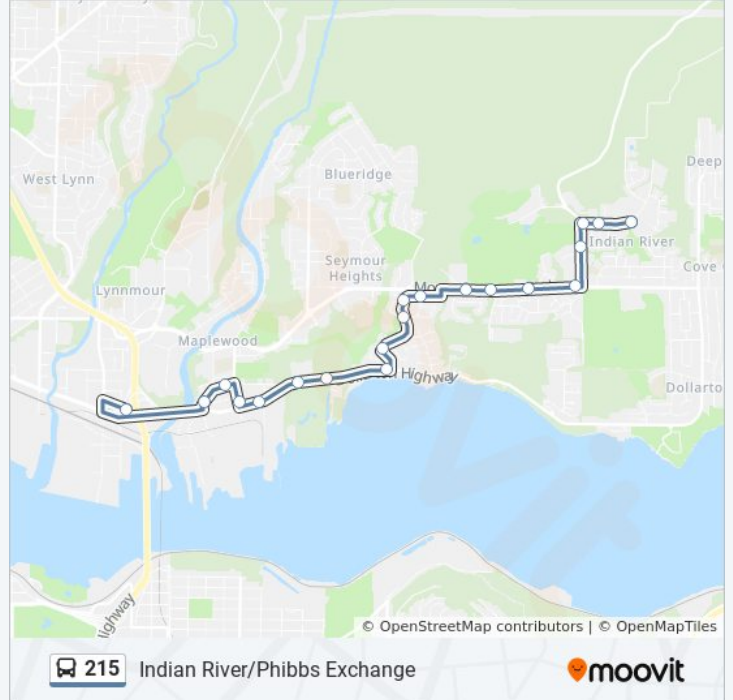

215

Indian River/Phibbs Exchange

Get The App

The 215 bus line (Indian River/Phibbs Exchange) has 2 routes. For regular weekdays, their operation hours are: (1) Indian River: 6:35 AM - 10:45 PM (2) Phibbs Exchange: 6:26 AM - 11:00 PM  
Use the Moovit App to find the closest 215 bus station near you and find out when is the next 215 bus arriving.

**215 bus Info**

**Direction:** Indian River

**Stops:** 20

**Trip Duration:** 15 min

**Line Summary:**

### Direction: Phibbs Exchange

20 stops

[VIEW LINE SCHEDULE](#)

- Northbound Inlet Cres @ Indian River Dr
- Westbound Indian River Dr @ Cascade Court
- Westbound Indian River Dr @ Mt Seymour Rd
- Southbound Mt Seymour Rd @ Hamber Place
- Westbound Mt Seymour Parkway @ Mt Seymour Rd
- Westbound Mt Seymour Parkway @ Parkgate Ave
- Westbound Mt Seymour Parkway @ Apex Ave
- Westbound Mt Seymour Parkway @ Strathaven Dr
- Westbound Plymouth Dr @ Fairfield Rd
- Southbound Plymouth Dr @ Brixham Rd
- Southbound Plymouth Dr @ Tollcross Rd
- Southbound Plymouth Dr @ McCartney Close
- Westbound Dollarton Hwy @ Ellis St
- Westbound Dollarton Hwy @ 2500 Block
- Westbound Dollarton Hwy @ 2400 Block
- Westbound Dollarton Hwy @ Forester St
- Northbound Riverside Dr @ Dollarton Hwy

### 215 bus Info

**Direction:** Phibbs Exchange

**Stops:** 20

**Trip Duration:** 15 min

**Line Summary:**

Westbound Old Dollarton Rd @ Riverside Dr

Westbound Old Dollarton Rd @ Front St

Phibbs Exchange @ Bay 1