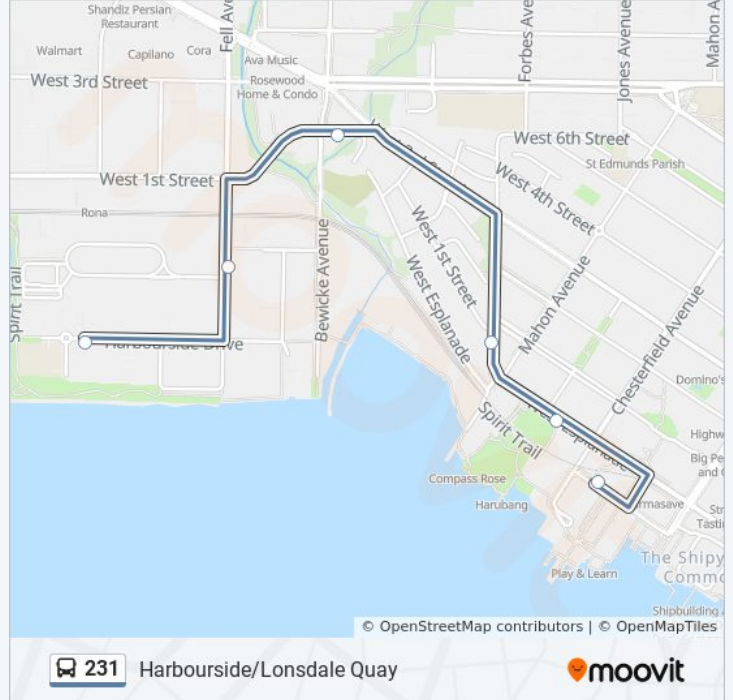

Direction: Harbourside

6 stops

[VIEW LINE SCHEDULE](#)

Lonsdale Quay @ Bay 9

Westbound W Esplanade Ave @ Semisch Ave

Northbound Forbes Ave @ W 1st St

Westbound W 2nd St @ Bewicke Ave

Southbound Fell Ave @ Automall Dr

231 bus Info

Direction: Harbourside

Stops: 6

Trip Duration: 9 min

Line Summary:

Direction: Lonsdale Quay

6 stops

[VIEW LINE SCHEDULE](#)

Lonsdale Quay Route Timetable:

Sunday	Not Operational
Monday	3:46 PM - 5:46 PM
Tuesday	3:46 PM - 5:46 PM
Wednesday	3:46 PM - 5:46 PM
Thursday	3:46 PM - 5:46 PM
Friday	Not Operational
Saturday	Not Operational

231 bus Info

Direction: Lonsdale Quay

Stops: 6

Trip Duration: 10 min

Line Summary:

231 bus time schedules and route maps are available in an offline PDF at moovitapp.com. Use the [Moovit App](#) to see live bus times, train schedule or subway schedule, and step-by-step directions for all public transit in Southwest British Columbia.