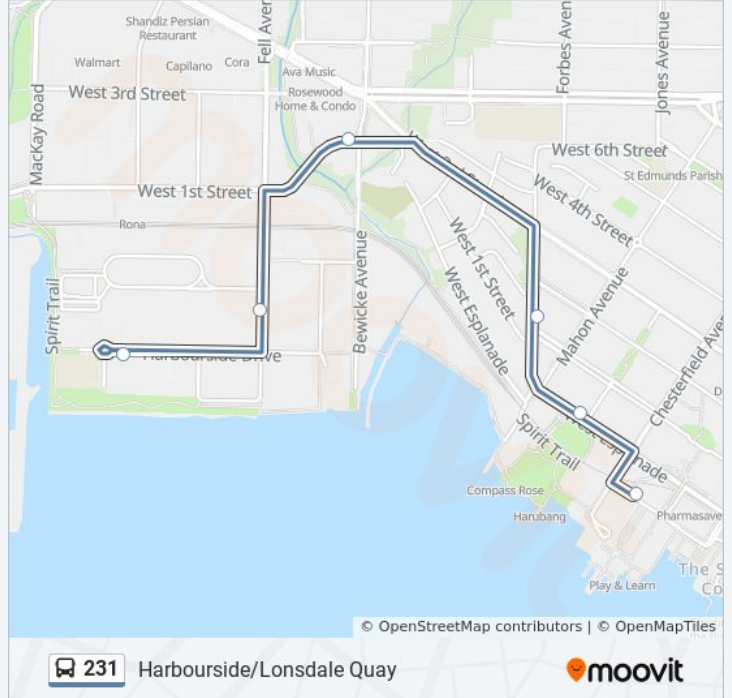

Direction: Harbourside

6 stops

[VIEW LINE SCHEDULE](#)

Lonsdale Quay @ Bay 9

Westbound W Esplanade Ave @ Semisch Ave

Northbound Forbes Ave @ W 1st St

Westbound W 2nd St @ Bewicke Ave

Southbound Fell Ave @ Automall Dr

Eastbound Harbourside Dr @ Harbourside Place

231 bus Time Schedule

Harbourside Route Timetable:

Sunday	Not Operational
Monday	7:19 AM - 4:32 PM
Tuesday	7:19 AM - 4:32 PM
Wednesday	7:19 AM - 4:32 PM
Thursday	7:19 AM - 4:32 PM
Friday	Not Operational
Saturday	Not Operational

231 bus Info

Direction: Harbourside

Stops: 6

Trip Duration: 9 min

Line Summary:

Direction: Lonsdale Quay

6 stops

[VIEW LINE SCHEDULE](#)

Eastbound Harbourside Dr @ Harbourside Place

Northbound Fell Ave @ Automall Dr

Eastbound W 2nd St @ Bewicke Ave

Southbound Forbes Ave @ W 1st St

Eastbound W Esplanade @ Semisch Ave

Lonsdale Quay @ Bay 9

231 bus Time Schedule