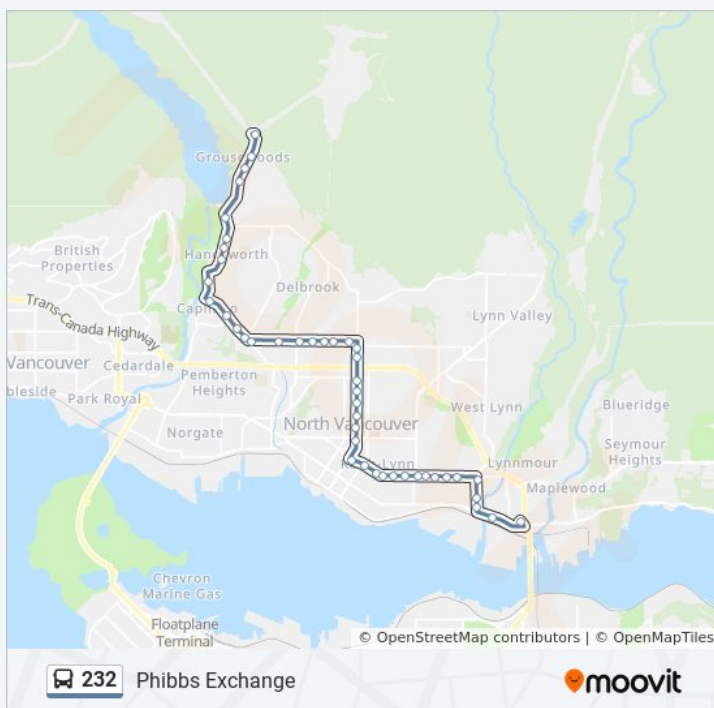

Eastbound W Queens Rd @ Mahon Ave

Eastbound W Queens Rd @ Chesterfield Ave

Southbound Lonsdale Ave @ W 29 St

Southbound Lonsdale Ave @ W 27 St

Southbound Lonsdale Ave @ W 23 St

Southbound Lonsdale Ave @ W 21 St

Southbound Lonsdale Ave @ W 19 St

Southbound Lonsdale Ave @ W 17 St

**232 bus Time Schedule**

Phibbs Exchange Route Timetable:

Sunday	8:05 AM - 10:34 PM
Monday	5:39 AM - 10:33 PM
Tuesday	5:39 AM - 10:33 PM
Wednesday	5:39 AM - 10:33 PM
Thursday	5:39 AM - 10:33 PM
Friday	8:05 AM - 10:34 PM
Saturday	7:03 AM - 10:34 PM

**232 bus Info**

**Direction:** Phibbs Exchange

**Stops:** 44

**Trip Duration:** 41 min

**Line Summary:**

Southbound Lonsdale Ave @ W 15 St

Southbound Lonsdale Ave @ W 13 St

Eastbound E Keith Rd @ Lonsdale Ave