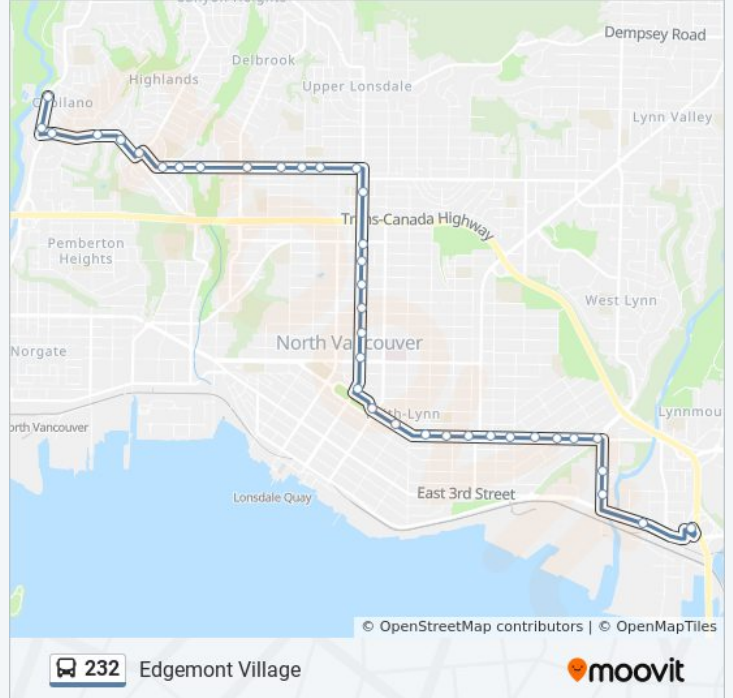

**232 bus Info**

**Direction:** Edgemont Village

**Stops:** 37

**Trip Duration:** 28 min

**Line Summary:**

Northbound Lonsdale Ave @ E 27 St

Westbound W Queens Rd @ Lonsdale Ave

Westbound W Queens Rd @ Chesterfield Ave

Southbound Highland Blvd @ Woodbine Dr

Westbound Edgemont Blvd @ Ridgewood Dr

Westbound Ridgewood Dr @ Brookridge Dr

Westbound Ridgewood Dr @ Norcross Way

Northbound Capilano Rd @ Ridgewood Dr

Northbound Capilano Rd @ 3600 Block

### Direction: Grouse Mountain

46 stops

[VIEW LINE SCHEDULE](#)

Phibbs Exchange @ Bay 5

Westbound Main St @ Harbour Ave

Northbound Brooksbank Ave @ E 3rd St

Northbound Brooksbank Ave @ E 5th St

Westbound E Keith Rd @ Brooksbank Ave

Westbound E Keith Rd @ Shavington St

Westbound E Keith Rd @ Cloverley St

Westbound E Keith Rd @ Adderley St

Westbound E Keith Rd @ Hendry Ave

Westbound E Keith Rd @ Sutherland Ave

Westbound E Keith Rd @ Grand Blvd West