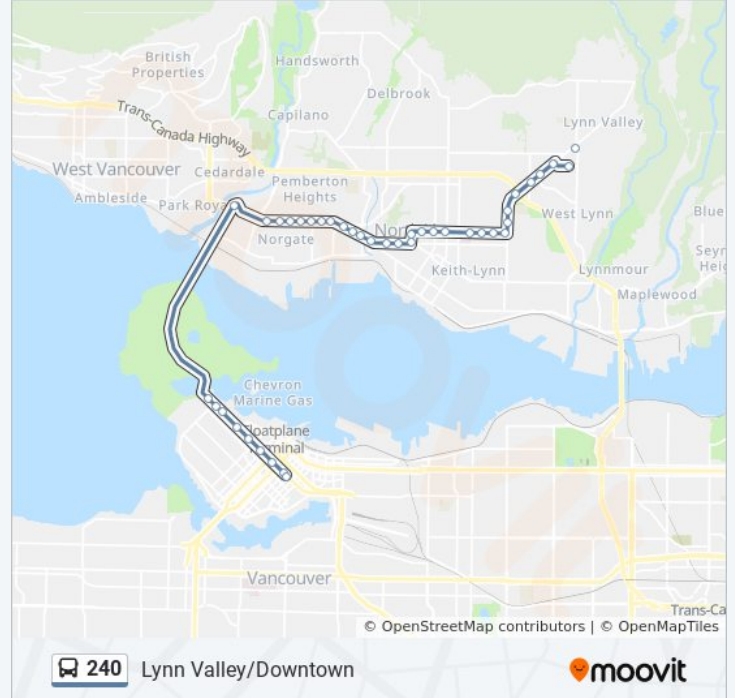

**240 bus Info**

**Direction:** Downtown  
**Stops:** 40  
**Trip Duration:** 44 min  
**Line Summary:**

Westbound Marine Dr @ Hamilton Ave

Westbound Marine Dr @ Mackay Ave

Westbound Marine Dr @ Lloyd Ave

Westbound Marine Dr @ Pemberton Ave

Westbound Marine Dr @ Bridgman Ave

Westbound Marine Dr @ Philip Ave

Westbound Marine Dr @ Bowser Ave

Westbound Marine Dr @ Mcguire Ave

Westbound Marine Dr @ Capilano Rd

Southbound Lions Gate Bridge Onramp @ Marine Dr

Eastbound W Georgia St @ Gilford St

Eastbound W Georgia St @ Denman St

Eastbound W Georgia St @ Cardero St

Eastbound W Georgia St @ Broughton St

Eastbound W Georgia St @ Bute St

Eb W Georgia St Fs Burrard St-

Eastbound W Georgia St @ Granville St

Eastbound W Georgia St @ Homer St

**Direction: Lynn Valley**

36 stops

[VIEW LINE SCHEDULE](#)

Westbound W Georgia St @ Homer St

Westbound W Georgia St @ Granville St

Westbound W Georgia St @ Burrard St