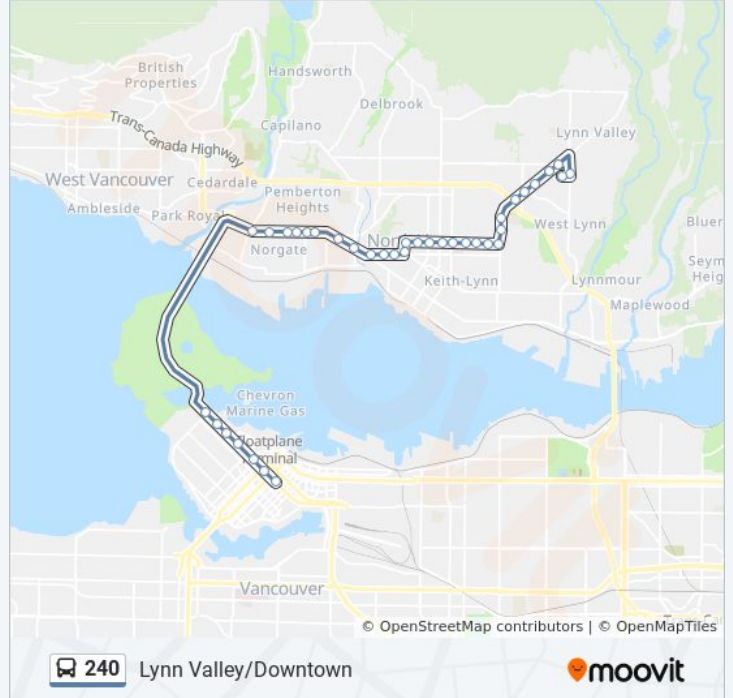

**240 bus Info**

**Direction:** Downtown  
**Stops:** 40  
**Trip Duration:** 44 min  
**Line Summary:**

Westbound Marine Dr @ Hamilton Ave

Westbound Marine Dr @ Mackay Ave

Westbound Marine Dr @ Lloyd Ave

Westbound Marine Dr @ Pemberton Ave

Westbound Marine Dr @ Bridgman Ave

Westbound Marine Dr @ Philip Ave

Westbound Marine Dr @ Bowser Ave

Westbound Marine Dr @ Mcguire Ave

Westbound Marine Dr @ Capilano Rd

Southbound Lions Gate Bridge Onramp @ Marine Dr

Eastbound W Georgia St @ Granville St

Eastbound W Georgia St @ Homer St

**Direction: Lynn Valley**

36 stops

[VIEW LINE SCHEDULE](#)

Westbound W Georgia St @ Homer St

Westbound W Georgia St @ Granville St

Westbound W Georgia St @ Burrard St

**240 bus Info**

**Direction:** Lynn Valley

**Stops:** 36

**Trip Duration:** 43 min

**Line Summary:**

Eastbound Marine Dr @ Bridgman Ave  
 Eastbound Marine Dr @ Pemberton Ave  
 Eastbound Marine Dr @ Lloyd Ave  
 Eastbound Marine Dr @ Hamilton Ave  
 Eastbound Marine Dr @ Fell Ave  
 Eastbound W Keith Rd @ Bewicke Ave  
 Eastbound W Keith Rd @ Delbruck Ave  
 Eastbound W Keith Rd @ Forbes Ave  
 Northbound Jones Ave @ W Keith Rd  
 Eastbound W 15 St @ Jones Ave  
 Eastbound W 15 St @ Mahon Ave  
 Eastbound W 15 St @ Chesterfield Ave  
 Eastbound E 15 St @ Lonsdale Ave  
 Eastbound E 15 St @ St. Georges Ave  
 Eastbound E 15 St @ St. Andrews Ave  
 Eastbound E 15 St @ Ridgeway Ave  
 Eastbound E 15 St @ Moody Ave  
 Eastbound E 15 St @ Grand Blvd East  
 Northbound Grand Blvd East @ E 17 St  
 Northbound Boulevard Cres @ E 19 St  
 Eastbound Lynn Valley Rd @ Morgan Rd  
 Eastbound Lynn Valley Rd @ William Ave  
 Eastbound Lynn Valley Rd @ Mollie Nye Way  
 Eastbound Lynn Valley Rd @ E 27 St  
 Eastbound Lynn Valley Rd @ E 29 St  
 Lynn Valley @ Bay 1