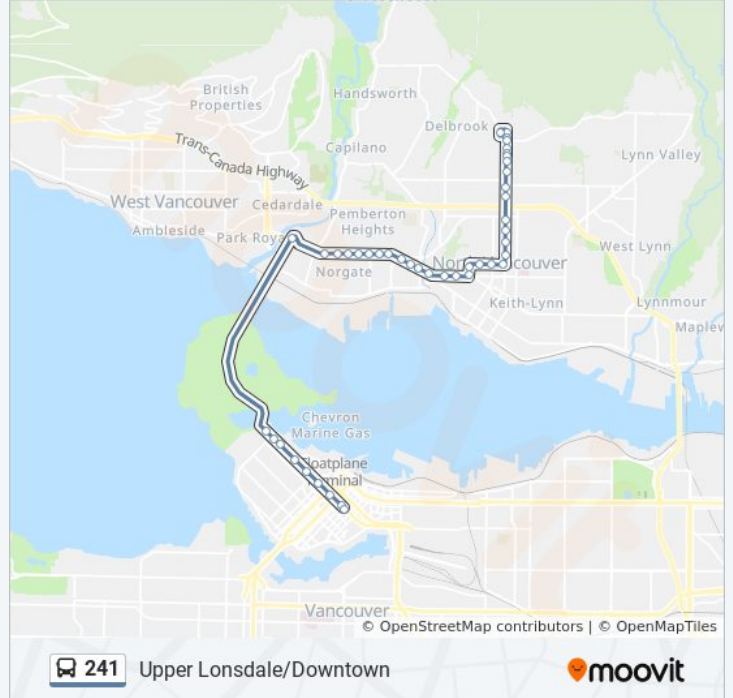

**241 bus Info**

**Direction:** Downtown

**Stops:** 43

**Trip Duration:** 44 min

**Line Summary:**

Westbound Marine Dr @ Bewicke Ave

Westbound Marine Dr @ Fell Ave

Westbound Marine Dr @ Hanes Ave

Westbound Marine Dr @ Hamilton Ave

Westbound Marine Dr @ Mackay Ave

Westbound Marine Dr @ Lloyd Ave

Westbound Marine Dr @ Pemberton Ave

Westbound Marine Dr @ Bridgman Ave

Westbound Marine Dr @ Philip Ave

Westbound Marine Dr @ Bowser Ave

Westbound Marine Dr @ Mcguire Ave

Westbound Marine Dr @ Capilano Rd

Southbound Lions Gate Bridge Onramp @ Marine Dr

Eastbound W Georgia St @ Gilford St

Eastbound W Georgia St @ Denman St

Eastbound W Georgia St @ Cardero St

Eastbound W Georgia St @ Broughton St

Eastbound W Georgia St @ Bute St

Eb W Georgia St Fs Burrard St-

Eastbound W Georgia St @ Granville St

Eastbound W Georgia St @ Homer St

**Direction: Upper Lonsdale**

36 stops