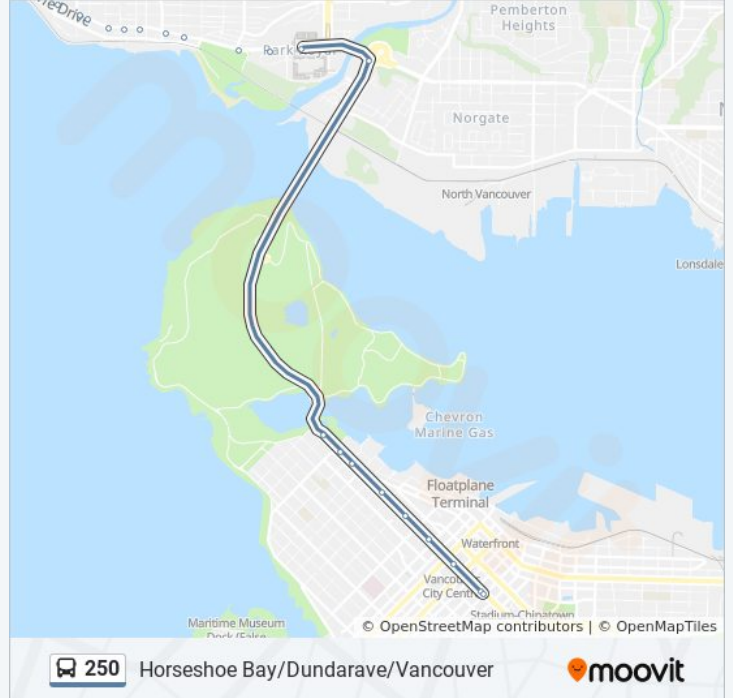

250 bus Info

Direction: Vancouver

Stops: 60

Trip Duration: 38 min

Line Summary:

Southbound Marine Dr @ Crossway
Eastbound Marine Dr @ Beacon Lane
Eastbound Marine Dr @ the Dale
Eastbound Marine Dr @ Mckenzie Dr
Eastbound Marine Dr @ N Piccadilly Rd
Eastbound Marine Dr @ Morgan Cres
Eastbound Marine Dr @ 4100 Block
Eastbound Marine Dr @ Sherman St
Eastbound Marine Dr @ Rose Cres
Eastbound Marine Dr @ Sharon Dr
Eastbound Marine Dr @ 3700 Block
Eastbound Marine Dr @ 3600 Block
Eastbound Marine Dr @ Creery Ave
Eastbound Marine Dr @ Gables Lane
Eastbound Marine Dr @ Radcliffe Ave
Eastbound Marine Dr @ 31 St
Eastbound Marine Dr @ 30 St
Eastbound Marine Dr @ 29 St
Eastbound Marine Dr @ 27 St
Eastbound Marine Dr @ 26 St
Eastbound Marine Dr @ 25 St
Eastbound Marine Dr @ 24 St
Eastbound Marine Dr @ 23 St
Eastbound Marine Dr @ 22 St
Eastbound Marine Dr @ 21 St
Eastbound Marine Dr @ 20 St
Eastbound Marine Dr @ 19 St
Eastbound Marine Dr @ 18 St
Eastbound Marine Dr @ 17 St
Eastbound Marine Dr @ 15 St
Eastbound Marine Dr @ 14 St
Eastbound Marine Dr @ 11 St
Eastbound Marine Dr @ Main St

EB Marine Dr at Park Royal South

Eastbound Marine Dr Offramp @ Lions Gate Bridge

Eastbound W Georgia St @ Gilford St

Eastbound W Georgia St @ Denman St

Eastbound W Georgia St @ Cardero St

Eastbound W Georgia St @ Broughton St