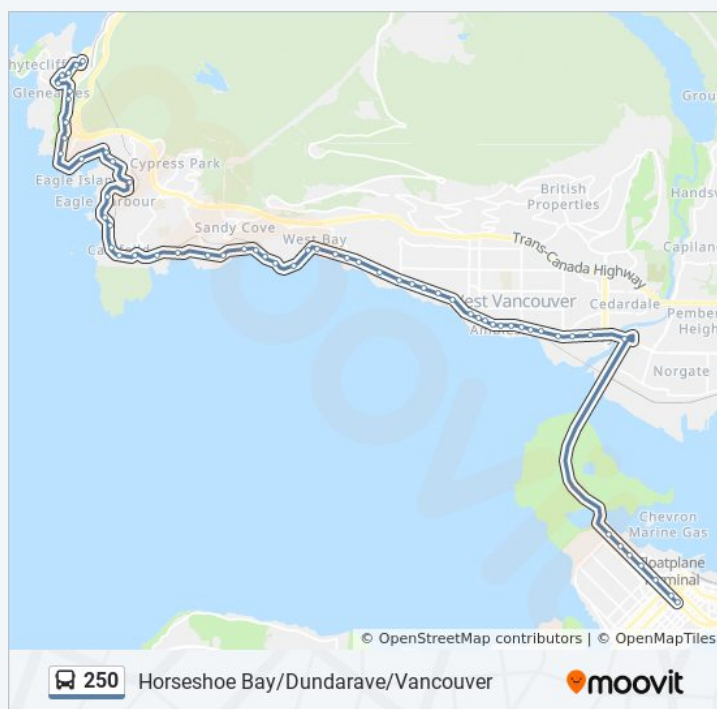

Use the Moovit App to find the closest 250 bus station near you and find out when is the next 250 bus arriving.

Direction: Dundarave to 25th & Marine

23 stops

[VIEW LINE SCHEDULE](#)

- Westbound W Georgia St @ Richards St
- Westbound W Georgia St @ Granville St
- Westbound W Georgia St @ Burrard St
- WB W Georgia St FS Bute St
- Westbound W Georgia St @ Broughton St
- Westbound W Georgia St @ Cardero St
- Westbound W Georgia St @ Denman St
- Westbound Marine Dr @ Capilano River
- WB Marine Dr at Park Royal North
- Westbound Marine Dr @ Main St
- Westbound Marine Dr @ 11 St
- Westbound Marine Dr @ 13 St
- Westbound Marine Dr @ 14 St
- Westbound Marine Dr @ 15 St
- Westbound Marine Dr @ 17 St
- Westbound Marine Dr @ 18 St
- Westbound Marine Dr @ 19 St
- Westbound Marine Dr @ 20 St
- Westbound Marine Dr @ 21 St
- Westbound Marine Dr @ 22 St
- Westbound Marine Dr @ 23 St

Horseshoe Bay Route Timetable:

Sunday	12:10 AM - 11:05 PM
Monday	5:28 AM - 11:05 PM
Tuesday	12:10 AM - 11:05 PM
Wednesday	12:10 AM - 11:05 PM
Thursday	12:10 AM - 11:05 PM
Friday	12:10 AM - 11:05 PM
Saturday	5:26 AM - 11:05 PM

250 bus Info

Direction: Horseshoe Bay

Stops: 60

Trip Duration: 50 min

Line Summary:

Westbound Marine Dr @ 31 St

Westbound Marine Dr @ Travers Ave

Westbound Marine Dr @ Gables Lane