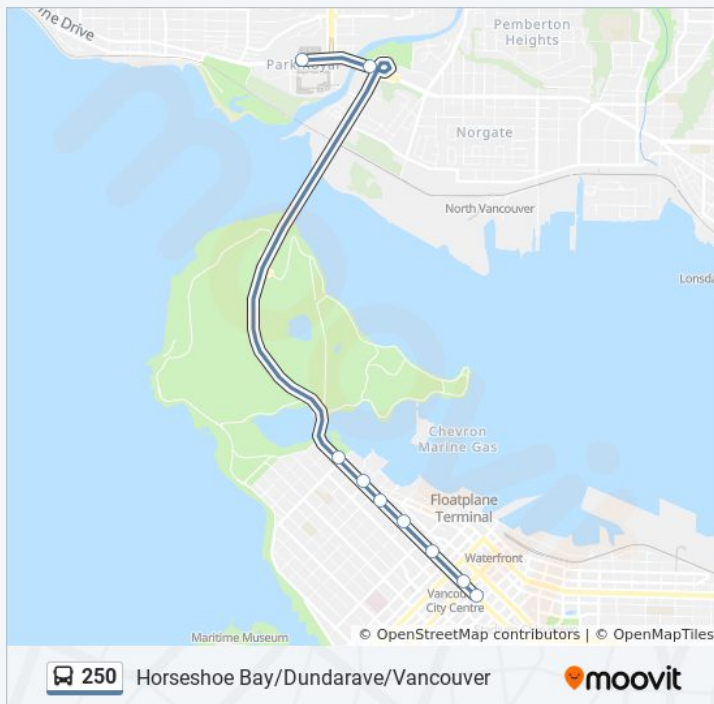

Direction: Special

6 stops

[VIEW LINE SCHEDULE](#)

Eastbound Marine Dr @ 17 St

Eastbound Marine Dr @ 15 St

Eastbound Marine Dr @ 14 St

Eastbound Marine Dr @ 11 St

Eastbound Marine Dr @ Main St