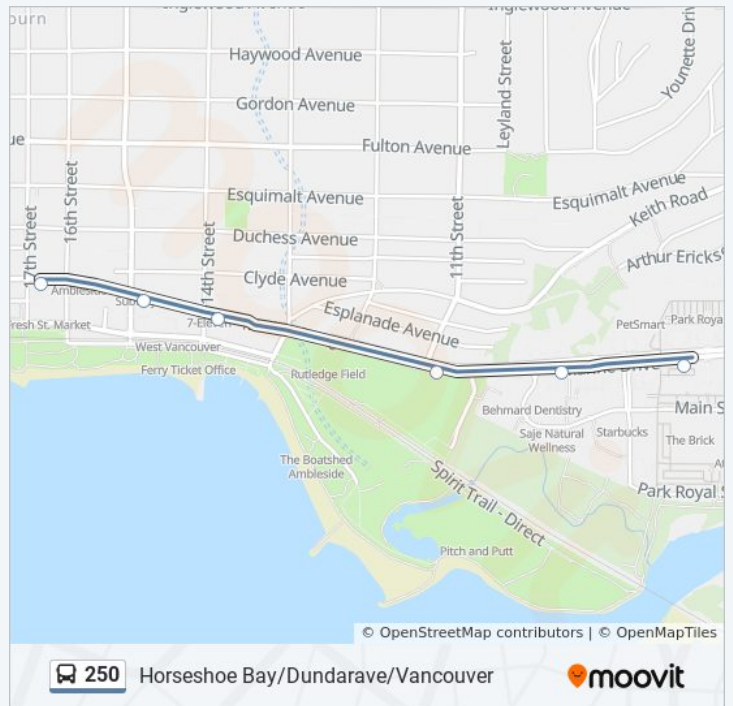

Direction: Special

6 stops

[VIEW LINE SCHEDULE](#)

Eastbound Marine Dr @ 17 St

Eastbound Marine Dr @ 15 St

Eastbound Marine Dr @ 14 St

Eastbound Marine Dr @ 11 St

Eastbound Marine Dr @ Main St

250 bus Info

Direction: Special

Stops: 6

Trip Duration: 4 min

Line Summary:

Direction: Vancouver

60 stops

[VIEW LINE SCHEDULE](#)