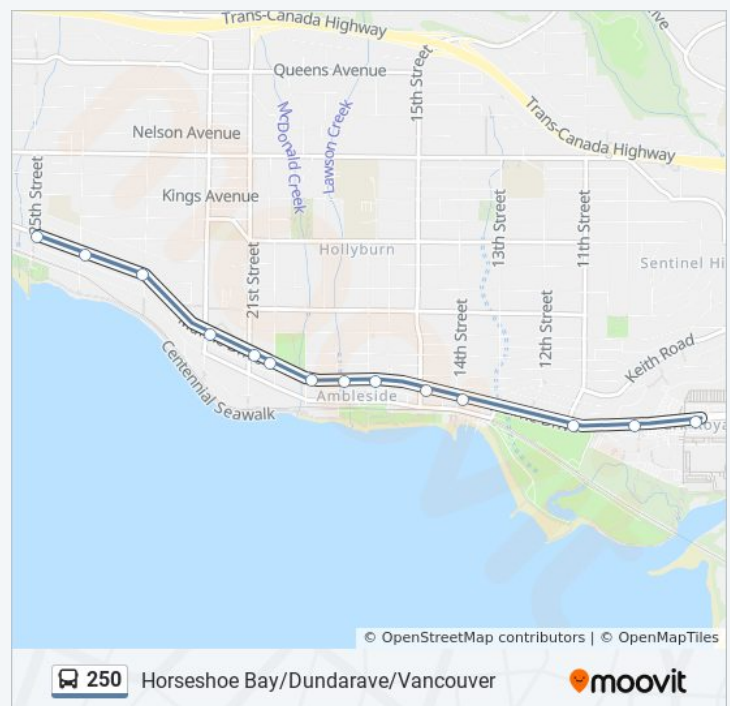

Northbound Nelson Ave @ Chatham St

Northbound Royal Ave @ Argyle Ave

Eastbound Bruce St @ Royal Ave

Direction: Park Royal

14 stops

[VIEW LINE SCHEDULE](#)

- Eastbound Marine Dr @ 25 St
- Eastbound Marine Dr @ 24 St
- Eastbound Marine Dr @ 23 St
- Eastbound Marine Dr @ 22 St
- Eastbound Marine Dr @ 21 St
- Eastbound Marine Dr @ 20 St
- Eastbound Marine Dr @ 19 St
- Eastbound Marine Dr @ 18 St
- Eastbound Marine Dr @ 17 St
- Eastbound Marine Dr @ 15 St
- Eastbound Marine Dr @ 14 St
- Eastbound Marine Dr @ 11 St
- Eastbound Marine Dr @ Main St
- EB Marine Dr at Park Royal South

Direction: Park Royal

Stops: 14

Trip Duration: 9 min

Line Summary:

Direction: Park Royal - Only

9 stops

[VIEW LINE SCHEDULE](#)

- Westbound W Georgia St @ Richards St
- Westbound W Georgia St @ Granville St