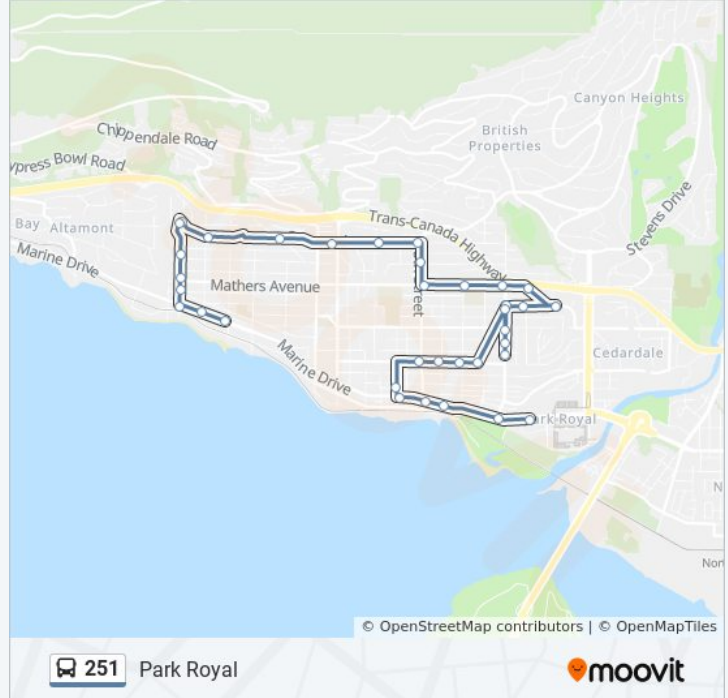

Direction: Park Royal

39 stops

[VIEW LINE SCHEDULE](#)

Westbound Marine Dr @ 25 St

Westbound Marine Dr @ 26 St

Northbound 27 St @ Marine Dr

Northbound 27 St @ Mathers Ave

Northbound 27 St @ Ottawa Ave

Northbound 27 St @ Ottawa Ave

Northbound 27 St @ 28 St

Eastbound Queens Ave @ 27 St

Eastbound Queens Ave @ 26 St

Eastbound Queens Ave @ 2500 Block

Eastbound Queens Ave @ 2400 Block

Eastbound Queens Ave @ Orchard Way

251 bus Info

Direction: Park Royal

Stops: 39

Trip Duration: 22 min

Line Summary:

Eastbound Burley Dr @ Kings Ave
 Westbound Kings Ave @ Braeside St
 Westbound Kings Ave @ 11 St
 Southbound 11 St @ Inglewood Ave
 Southbound 11 St @ Haywood Ave
 Southbound 11 St @ Gordon Ave
 Southbound 11 St @ Fulton Ave
 Westbound Fulton Ave @ 12 St
 Westbound Fulton Ave @ 13 St
 Westbound Fulton Ave @ 14 St
 Westbound Fulton Ave @ 15 St
 Southbound 17 St @ Duchess Ave
 Eastbound Marine Dr @ 17 St
 Eastbound Marine Dr @ 15 St
 Eastbound Marine Dr @ 14 St
 Eastbound Marine Dr @ 11 St
 Eastbound Marine Dr @ Main St

Direction: Queens

43 stops

[VIEW LINE SCHEDULE](#)

WB Marine Dr at Park Royal North
 Westbound Marine Dr @ Main St
 Westbound Marine Dr @ 11 St
 Westbound Marine Dr @ 13 St
 Westbound Marine Dr @ 14 St
 Westbound Marine Dr @ 15 St
 Westbound Marine Dr @ 17 St
 Northbound 17 St @ Esquimalt Ave
 Eastbound Fulton Ave @ 15 St
 Eastbound Fulton Ave @ 14 St
 Eastbound Fulton Ave @ 13 St
 Eastbound Fulton Ave @ 12 St