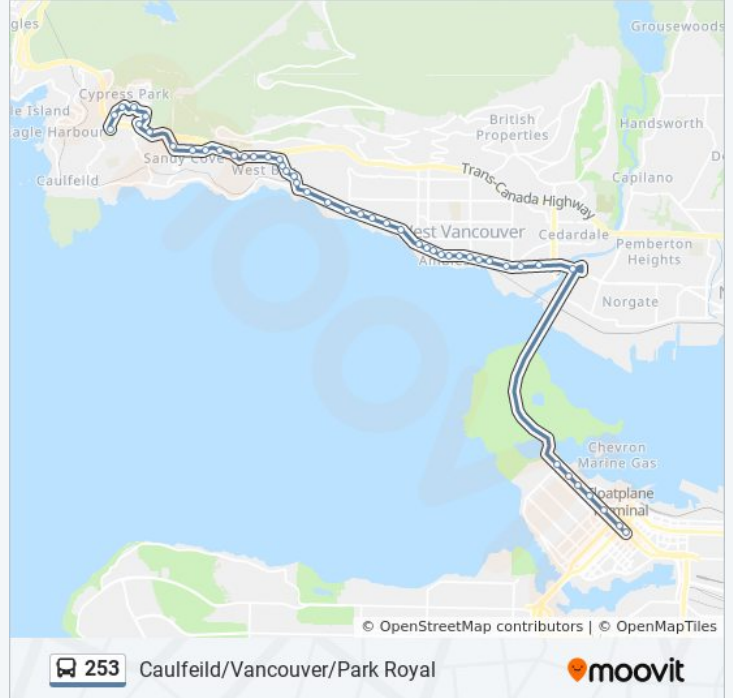

Westbound Westmount Rd @ 3300 Block

Westbound Westmount Rd @ Rockview Place

Westbound Westmount Rd @ Cedaridge Place

Westbound Westridge Ave @ Southridge Ave East

Westbound Westridge Ave @ 3800 Block

Westbound Westridge Ave @ Southridge Ave West

Westbound Westridge Ave @ 3900 Block

Westbound Ripple Rd @ Ripple Place

Northbound Almond Rd @ Ripple Rd

Westbound Woodcrest Rd @ Almond Rd

Westbound Woodcrest Rd @ Woodgreen Dr

Northbound Woodgreen Dr @ Woodgreen Place

Westbound Woodburn Rd @ Woodgreen Dr

Southbound Northwood Dr @ Woodburn Rd

Southbound Northwood Dr @ Westport Rd

Eastbound Caulfeild Dr @ Headland Dr

Direction: Park Royal - Only

37 stops

[VIEW LINE SCHEDULE](#)

253 bus Info

Direction: Vancouver

Stops: 48

Trip Duration: 45 min

Line Summary:

Eastbound Marine Dr @ 22 St

Eastbound Marine Dr @ 21 St

Eastbound Marine Dr @ 20 St