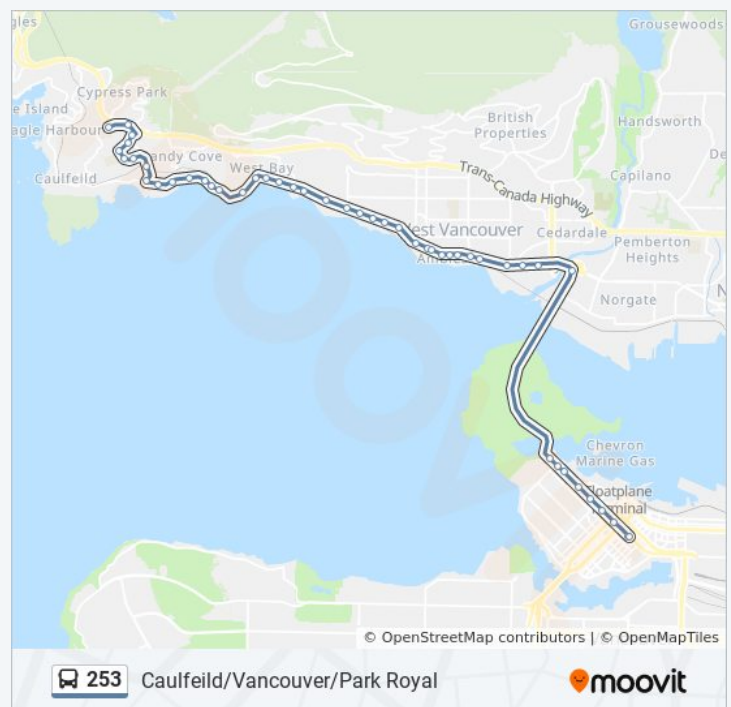

Direction: Vancouver

48 stops

[VIEW LINE SCHEDULE](#)

Eastbound Caulfeild Dr @ Headland Dr

Eastbound Caulfeild Dr @ Estevan Place

Westbound Caulfeild Dr @ Willow Creek Rd

Westbound Caulfeild Dr @ Piccadilly North

Eastbound Marine Dr @ Gables Lane

Eastbound Marine Dr @ Radcliffe Ave

Eastbound Marine Dr @ 31 St

Eastbound Marine Dr @ 30 St

Eastbound Marine Dr @ 29 St

Eastbound Marine Dr @ 27 St

Eastbound Marine Dr @ 26 St

Eastbound Marine Dr @ 25 St

Eastbound Marine Dr @ 24 St

Eastbound Marine Dr @ 23 St

253 bus Time Schedule

Vancouver Route Timetable:

Sunday	Not Operational
Monday	6:36 AM - 6:54 PM
Tuesday	6:36 AM - 6:54 PM
Wednesday	6:36 AM - 6:54 PM
Thursday	6:36 AM - 6:54 PM
Friday	Not Operational
Saturday	Not Operational

253 bus Info

Direction: Vancouver

Stops: 48

Trip Duration: 45 min

Line Summary:

Eastbound Marine Dr @ 22 St

Eastbound Marine Dr @ 21 St

Eastbound Marine Dr @ 20 St