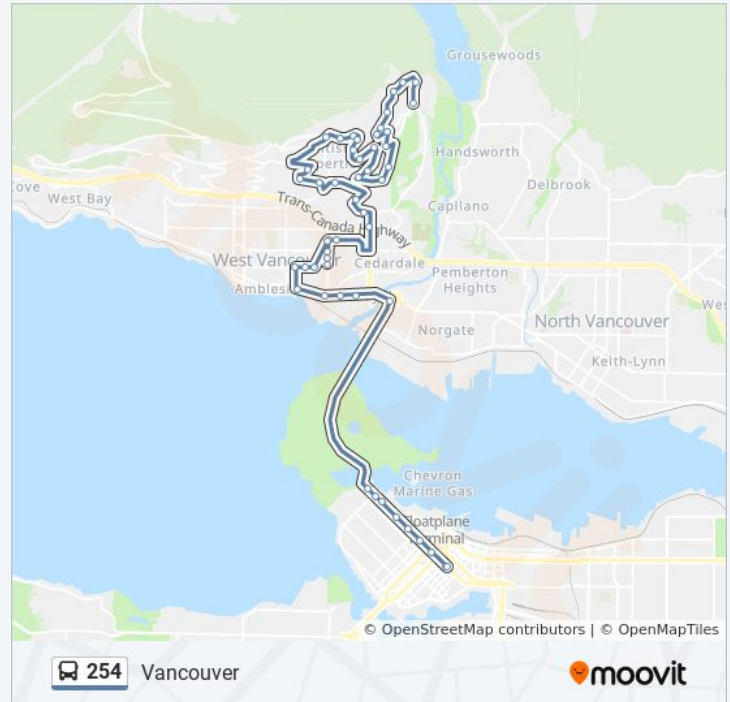

Eastbound Cross Creek Rd @ Highland Dr

Southbound Southborough Dr @ Highland Dr

Eastbound Southborough Dr @ Westcot Rd

Southbound Taylor Way @ Hwy One Overpass

Westbound Kings Ave @ Braeside St

Westbound Kings Ave @ 11 St

Southbound 11 St @ Inglewood Ave

Southbound 11 St @ Haywood Ave

Southbound 11 St @ Gordon Ave

Southbound 11 St @ Fulton Ave

Westbound Fulton Ave @ 12 St

Westbound Fulton Ave @ 13 St

Saturday

Not Operational

254 bus Info

Direction: Vancouver

Stops: 50

Trip Duration: 40 min

Line Summary:

Westbound Fulton Ave @ 14 St

Eastbound Marine Dr @ 14 St

Eastbound Marine Dr @ 11 St