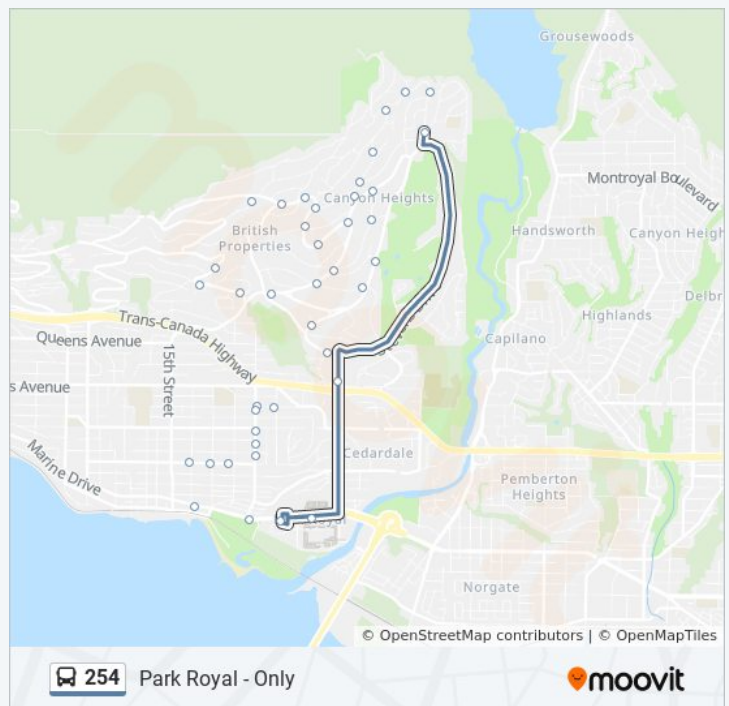

Direction: Park Royal - Only
17 stops

[VIEW LINE SCHEDULE](#)

- Southbound Bonnymuir Dr @ Glenmore Dr
- Southbound Stevens Dr @ Deep Dene Rd
- Southbound Stevens Dr @ 100 Block
- Southbound Stevens Dr @ Normanby Cres
- Southbound Stevens Dr @ Onslow Place
- Southbound Stevens Dr @ 300 Block
- Southbound Stevens Dr @ Bury Lane
- Southbound Stevens Dr @ Bury Lane
- Southbound Stevens Dr @ Hidhurst Place
- Southbound Stevens Dr @ Hadden Dr
- Southbound Stevens Dr @ Taylor Way
- Southbound Taylor Way @ Hwy One Overpass
- Southbound Taylor Way @ Anderson Cres
- Southbound Taylor Way @ Keith Rd
- Southbound Taylor Way @ Marine Dr
- WB Marine Dr at Park Royal North
- EB Marine Dr at Park Royal South

254 bus Info

Direction: Park Royal - Only

Stops: 17

Trip Duration: 15 min

Line Summary:

Direction: Vancouver

50 stops

[VIEW LINE SCHEDULE](#)

254 bus Info

Direction: Vancouver

Stops: 50

Trip Duration: 40 min

Line Summary:

Westbound Fulton Ave @ 14 St

Eastbound Marine Dr @ 14 St

Eastbound Marine Dr @ 11 St