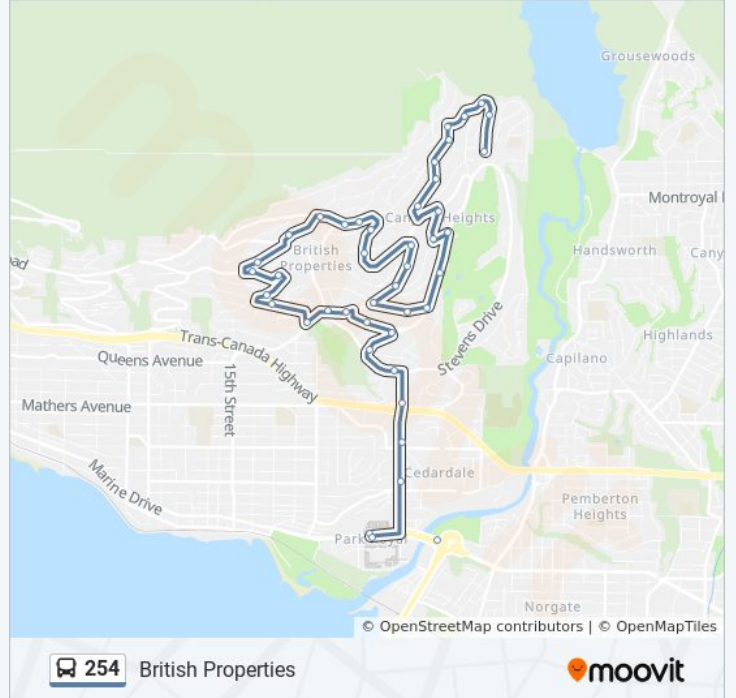

254 bus Info

Direction: British Properties

Stops: 51

Trip Duration: 28 min

Line Summary:

Northbound Chartwell Dr @ Burnside Rd
Northbound Chartwell Dr @ Chippendale Rd
Northbound Chartwell Dr @ Sandhurst Place
Northbound Crestwell Rd @ Chartwell Dr
Eastbound Eyremount Dr @ Crestline Rd
Eastbound Eyremount Dr @ Highland Dr
Eastbound Eyremount Dr @ Hillside Rd
Southbound Eyremount Dr @ Elveden Row
Southbound Eyremount Dr @ Groveland Rd
Northbound Eyremount Dr @ 1000 Block
Eastbound Eyremount Dr @ Kenwood Rd
Southbound Eyremount Dr @ Farmleigh Rd
Southbound Eyremount Dr @ King Georges Way
Southbound Eyremount Dr @ Fairmile Rd
Eastbound Fairmile Rd @ 600 Block
Eastbound Fairmile Rd @ Southborough Dr
Northbound Southborough Dr @ Knockmaroon Rd
Northbound Southborough Dr @ King Georges Way
Northbound Robin Hood Rd @ King Georges Way
Northbound Robin Hood Rd @ Kenwood Rd
Northbound St. Andrews Rd @ Barnham Rd
Northbound St. Andrews Rd @ Hawstead Place
Northbound St. Andrews Rd @ Greenwood Rd
Northbound St. Andrews Rd @ St. Andrews Place
Northbound St. Andrews Rd @ Ballantree Rd
Northbound St. Andrews Rd @ 500 Block
Northbound Bonnymuir Dr @ Unit Block
Southbound Bonnymuir Dr @ St. Giles Rd
Southbound Bonnymuir Dr @ Glenmore Dr

Direction: Park Royal - Only
17 stops

[VIEW LINE SCHEDULE](#)

- Southbound Bonnymuir Dr @ Glenmore Dr
- Southbound Stevens Dr @ Deep Dene Rd
- Southbound Stevens Dr @ 100 Block
- Southbound Stevens Dr @ Normanby Cres
- Southbound Stevens Dr @ Onslow Place
- Southbound Stevens Dr @ 300 Block
- Southbound Stevens Dr @ Bury Lane
- Southbound Stevens Dr @ Bury Lane
- Southbound Stevens Dr @ Hidhurst Place
- Southbound Stevens Dr @ Hadden Dr
- Southbound Stevens Dr @ Taylor Way
- Southbound Taylor Way @ Hwy One Overpass
- Southbound Taylor Way @ Anderson Cres
- Southbound Taylor Way @ Keith Rd
- Southbound Taylor Way @ Marine Dr
- WB Marine Dr at Park Royal North
- EB Marine Dr at Park Royal South