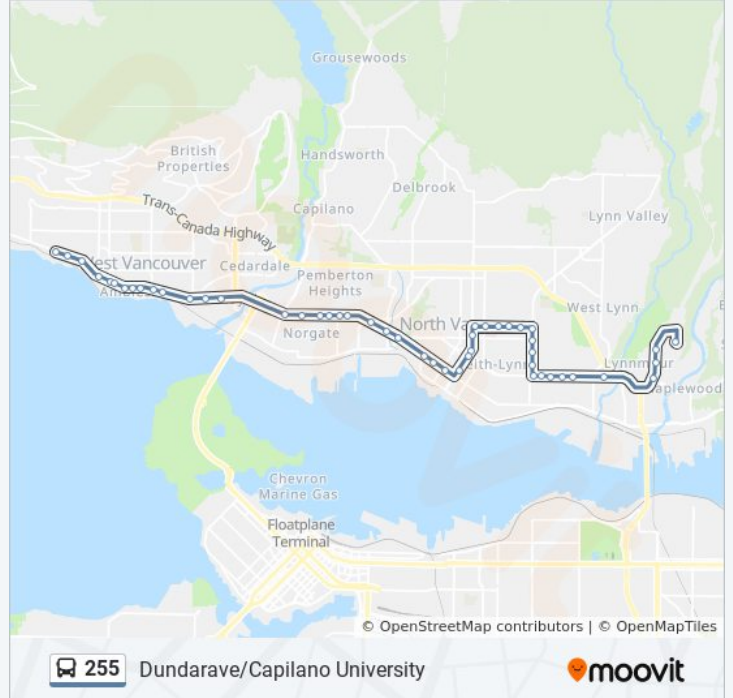

Eastbound E Keith Rd @ Adderley St

Eastbound E Keith Rd @ Cloverley St

Eastbound E Keith Rd @ Mountain Hwy

Northbound Lillooet Rd @ Mt Seymour Parkway

Northbound Lillooet Rd @ 1000 Block

Northbound Lillooet Rd @ Purcell Way

Capilano University @ Bay 3

Dundarave/Capilano University

Direction: Dundarave - to 25th & Marine

54 stops

[VIEW LINE SCHEDULE](#)

255 bus Time Schedule

Dundarave - to 25th & Marine Route Timetable:

Sunday

6:20 AM - 8:15 PM

Capilano University @ Bay 3

Southbound Lillooet Rd @ Purcell Way

Southbound Lillooet Rd @ 1000 Block

Southbound Lillooet Rd @ Mt Seymour Parkway

Westbound E Keith Rd @ Mountain Hwy

Westbound E Keith Rd @ Brooksbank Ave

255 bus Info

Direction: Dundarave - to 25th & Marine

Stops: 54

Trip Duration: 44 min

Line Summary:

Westbound Marine Dr @ Pemberton Ave

Westbound Marine Dr @ Bridgman Ave

Westbound Marine Dr @ Philip Ave