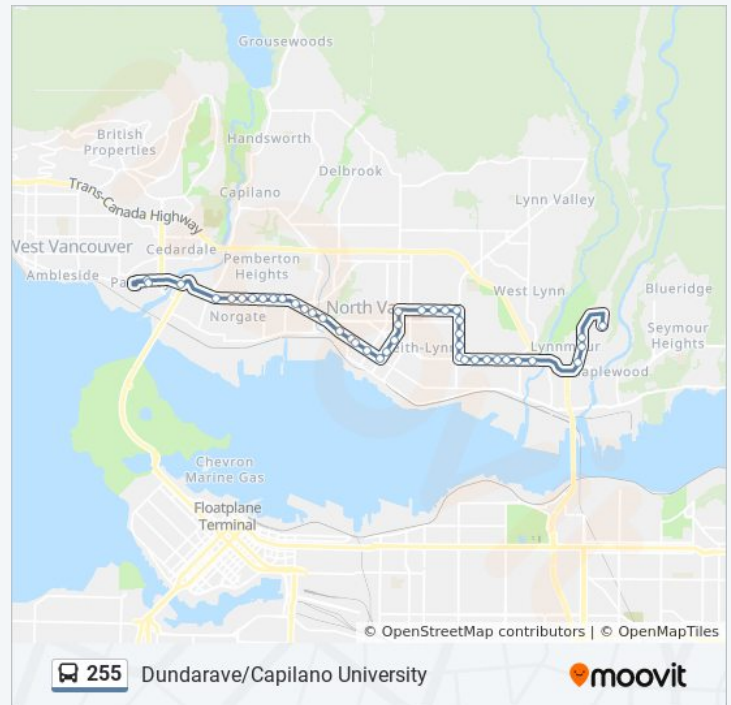

WB Marine Dr at Park Royal North

EB Marine Dr at Park Royal South

Direction: Park Royal Only

Stops: 41

Trip Duration: 29 min

Line Summary:

255 bus time schedules and route maps are available in an offline PDF at moovitapp.com. Use the [Moovit App](#) to see live bus times, train schedule or subway schedule, and step-by-step directions for all public transit in Southwest British Columbia.