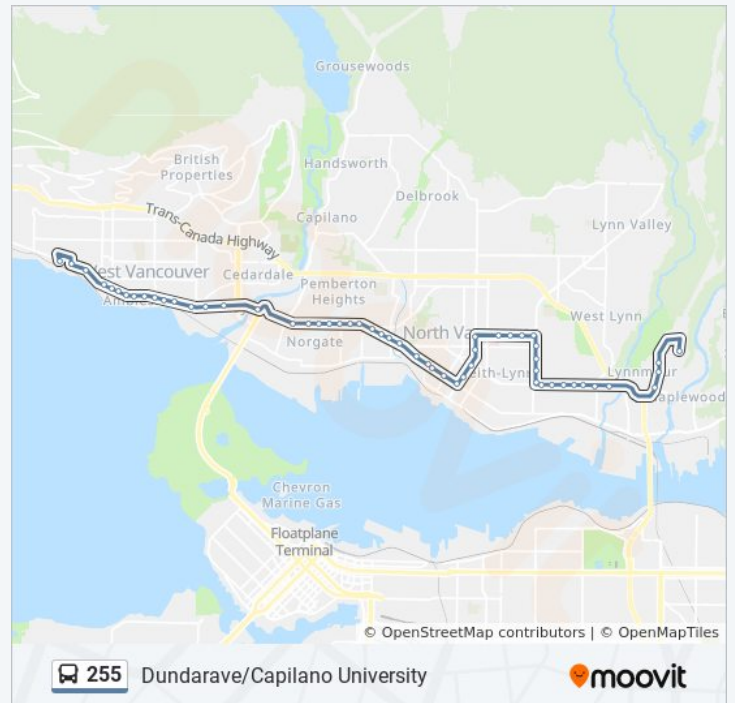

Westbound E 15 St @ St. Andrews Ave

Southbound Lonsdale Ave @ W 13 St

Southbound Lonsdale Ave @ W Keith Rd

Southbound Lonsdale Ave @ W 5th St

Westbound W 3rd St @ Lonsdale Ave

Westbound W 3rd St @ Chesterfield Ave

Westbound W 3rd St @ Mahon Ave

Westbound W 3rd St @ Forbes Ave

Westbound W 3rd St @ Mission Rd

Westbound Marine Dr @ Bewicke Ave

Westbound Marine Dr @ Fell Ave

Westbound Marine Dr @ Hanes Ave

Westbound Marine Dr @ Hamilton Ave

Westbound Marine Dr @ Mackay Ave

Westbound Marine Dr @ Lloyd Ave

Monday	5:07 AM - 9:00 PM
Tuesday	5:07 AM - 9:00 PM
Wednesday	5:07 AM - 9:00 PM
Thursday	5:07 AM - 9:00 PM
Friday	6:20 AM - 8:15 PM
Saturday	5:08 AM - 8:00 PM

255 bus Info

Direction: Dundarave - to 25th & Marine

Stops: 54

Trip Duration: 44 min

Line Summary:

Westbound Marine Dr @ Pemberton Ave

Westbound Marine Dr @ Bridgman Ave

Westbound Marine Dr @ Philip Ave