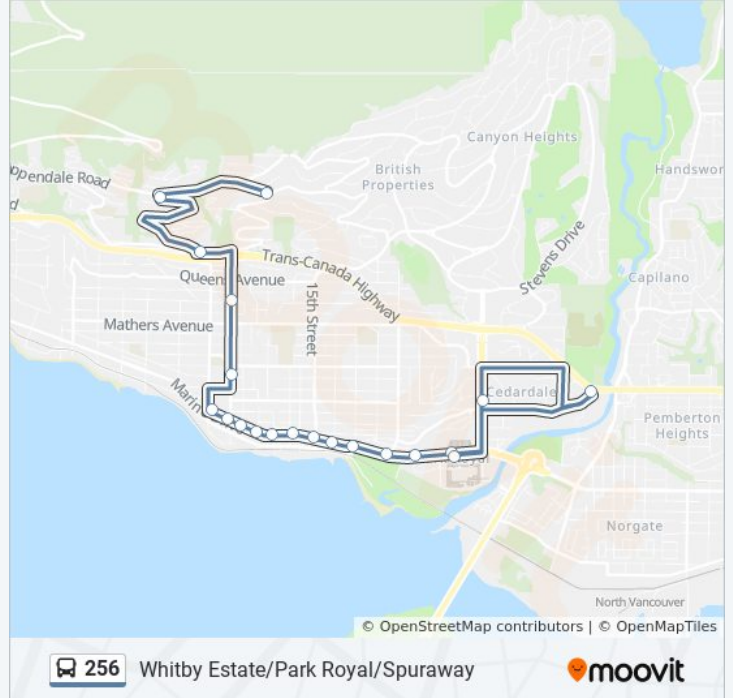

 256

Whitby Estate/Park Royal/Spuraway

Get The App

The 256 bus line (Whitby Estate/Park Royal/Spuraway) has 2 routes. For regular weekdays, their operation hours are: (1) 21st to Whitby Estates: 6:05 AM - 7:05 PM(2) Park Royal: 6:40 AM - 7:40 PM
Use the Moovit App to find the closest 256 bus station near you and find out when is the next 256 bus arriving.

Direction: 21st to Whitby Estates

21 stops

[VIEW LINE SCHEDULE](#)

- EB Marine Dr at Park Royal South
- Northbound Taylor Way @ Keith Rd
- Eastbound Inglewood Ave @ Burley Dr
- Spuraway Lodge (Flag)
- WB Marine Dr at Park Royal North
- Westbound Marine Dr @ Main St
- Westbound Marine Dr @ 11 St
- Westbound Marine Dr @ 13 St
- Westbound Marine Dr @ 14 St
- Westbound Marine Dr @ 15 St
- Westbound Marine Dr @ 17 St
- Westbound Marine Dr @ 18 St
- Westbound Marine Dr @ 19 St
- Westbound Marine Dr @ 20 St
- Westbound Marine Dr @ 21 St
- Westbound Marine Dr @ 22 St
- Northbound 21 St @ Haywood Ave
- Northbound on 21 St @ Ottawa Ave (Flag)
- Westbound on Skilift Rd @ Folkestone Way (Flag)
- Northbound on Folkestone Way @ Chippendale Rd (Flag)
- Eastbound Chippendale Rd @ Westhill Dr (Flag)

256 bus Info

Direction: 21st to Whitby Estates

Stops: 21

Trip Duration: 35 min

Line Summary:

Direction: Park Royal

15 stops

[VIEW LINE SCHEDULE](#)

Eastbound Chippendale Rd @ Westhill Dr (Flag)

Southbound on Westhill Dr @ 2000 Block (Flag)

Southbound 21 St @ Ottawa Ave (Flag)

Southbound 21 St @ Haywood Ave

Eastbound Marine Dr @ 22 St

Eastbound Marine Dr @ 21 St