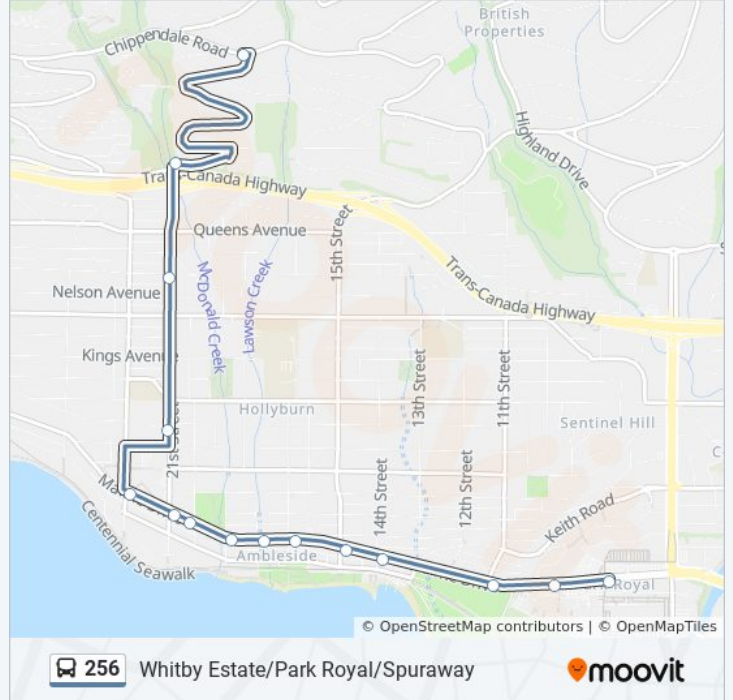

256 bus time schedules and route maps are available in an offline PDF at moovitapp.com. Use the [Moovit App](#) to see live bus times, train schedule or subway schedule, and step-by-step directions for all public transit in Southwest British Columbia.

[About Moovit](#) • [MaaS Solutions](#) • [Supported Countries](#) • [Mooviter Community](#)

© 2024 Moovit - All Rights Reserved

Check Live Arrival Times