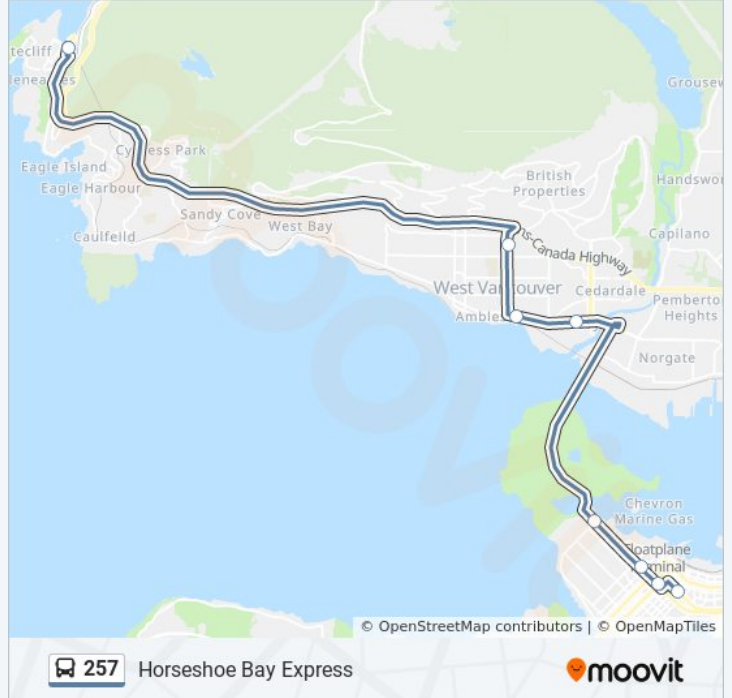

### Direction: Horseshoe Bay Express

8 stops

[VIEW LINE SCHEDULE](#)

Westbound Dunsmuir St @ Cambie St  
Westbound W Georgia St @ Seymour St  
Westbound W Georgia St @ Burrard St  
Westbound W Georgia St @ Denman St  
WB Marine Dr at Park Royal North  
Westbound Marine Dr @ 14 St  
Northbound 15 St @ Ottawa Ave  
Keith Rd @ Horseshoe Bay Ferry Terminal

### 257 bus Time Schedule

Horseshoe Bay Express Route Timetable:

Sunday	5:10 AM - 10:05 PM
Monday	5:00 AM - 11:05 PM
Tuesday	5:00 AM - 11:05 PM
Wednesday	5:00 AM - 11:05 PM
Thursday	5:00 AM - 11:05 PM
Friday	5:10 AM - 10:05 PM
Saturday	5:00 AM - 10:02 PM

### 257 bus Info

**Direction:** Horseshoe Bay Express

**Stops:** 8

**Trip Duration:** 38 min

**Line Summary:**

**Direction: Vancouver Express**

9 stops

[VIEW LINE SCHEDULE](#)

- Keith Rd @ Horseshoe Bay Ferry Terminal
- Southbound 15 St @ Ottawa Ave
- Eastbound Marine Dr @ 14 St
- EB Marine Dr at Park Royal South
- Eastbound Marine Dr Offramp @ Lions Gate Bridge
- Eastbound W Georgia St @ Denman St
- Eb W Georgia St Fs Burrard St-
- Eastbound W Georgia St @ Granville St
- Westbound Dunsmuir St @ Cambie St