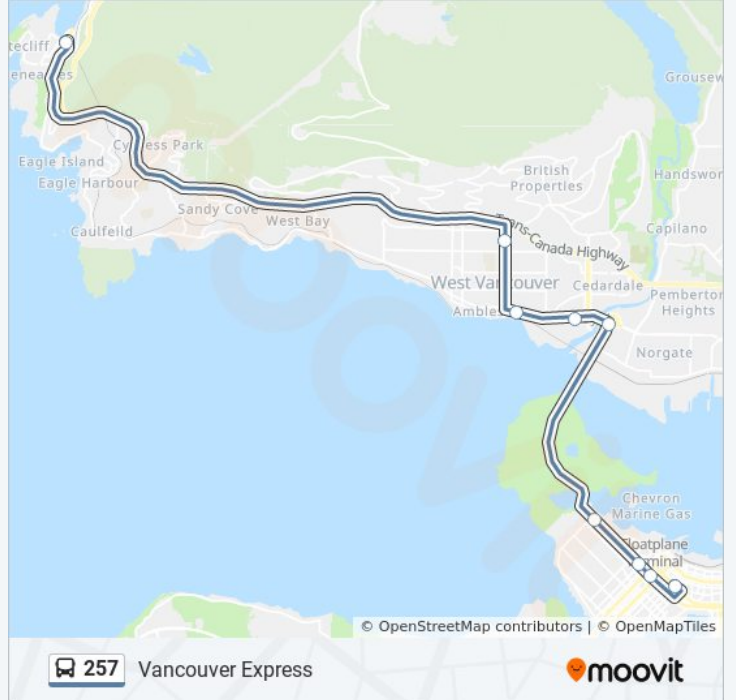

## Horseshoe Bay Express

Get The App

The 257 bus line (Horseshoe Bay Express) has 2 routes. For regular weekdays, their operation hours are:  
(1) Horseshoe Bay Express: 5:00 AM - 11:05 PM (2) Vancouver Express: 12:05 AM - 11:00 PM  
Use the Moovit App to find the closest 257 bus station near you and find out when is the next 257 bus arriving.

### 257 bus Info

**Direction:** Horseshoe Bay Express

**Stops:** 8

**Trip Duration:** 38 min

**Line Summary:**

**Direction: Vancouver Express**

9 stops

[VIEW LINE SCHEDULE](#)

- Keith Rd @ Horseshoe Bay Ferry Terminal
- Southbound 15 St @ Ottawa Ave
- Eastbound Marine Dr @ 14 St
- EB Marine Dr at Park Royal South
- Eastbound Marine Dr Offramp @ Lions Gate Bridge
- Eastbound W Georgia St @ Denman St
- Eb W Georgia St Fs Burrard St-
- Eastbound W Georgia St @ Granville St
- Westbound Dunsmuir St @ Cambie St

**257 bus Info**

**Direction:** Vancouver Express

**Stops:** 9

**Trip Duration:** 40 min

**Line Summary:**

257 bus time schedules and route maps are available in an offline PDF at [moovitapp.com](https://moovitapp.com). Use the [Moovit App](#) to see live bus times, train schedule or subway schedule, and step-by-step directions for all public transit in Southwest British Columbia.