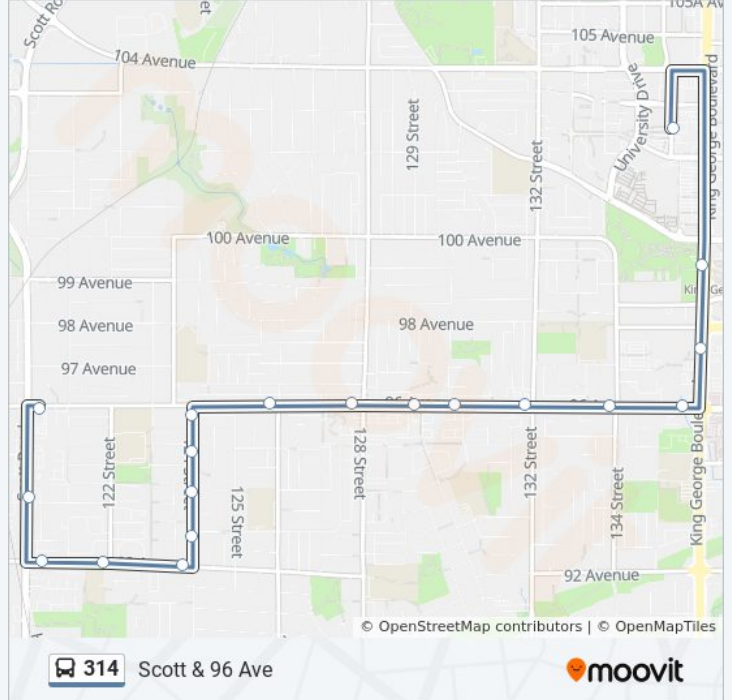

Use the Moovit App to find the closest 314 bus station near you and find out when is the next 314 bus arriving.

Direction: Scott & 96 Ave

19 stops

[VIEW LINE SCHEDULE](#)

Surrey Central Station @ Bay 14
King George Station @ Bay 1
Southbound King George Blvd @ 98 Ave
Westbound 96 Ave @ King George Blvd
Westbound 96 Ave @ 134 St
Westbound 96 Ave @ 132 St
Westbound 96 Ave @ 130 St
Westbound 96 Ave @ Prince Charles Blvd
Westbound 96 Ave @ 128 St
Westbound 96 Ave @ 126 St
Southbound 124 St @ 96 Ave
Southbound 124 St @ 95 Ave
Southbound 124 St @ Iona Place
Southbound 124 St @ 93 Ave
Westbound 92 Ave @ 124 St
Westbound 92 Ave @ 122 St
Westbound 92 Ave @ Scott Rd
Northbound Scott Rd @ 93a Ave
Eastbound 96 Ave @ Scott Rd

314 bus Info

Direction: Scott & 96 Ave

Stops: 19

Trip Duration: 20 min

Line Summary:

Direction: Sunbury

36 stops

[VIEW LINE SCHEDULE](#)

- Surrey Central Station @ Bay 14
- King George Station @ Bay 1
- Southbound King George Blvd @ 98 Ave
- Westbound 96 Ave @ King George Blvd
- Westbound 96 Ave @ 134 St
- Westbound 96 Ave @ 132 St
- Westbound 96 Ave @ 130 St
- Westbound 96 Ave @ Prince Charles Blvd
- Westbound 96 Ave @ 128 St
- Westbound 96 Ave @ 126 St
- Southbound 124 St @ 96 Ave
- Southbound 124 St @ 95 Ave
- Southbound 124 St @ Iona Place
- Southbound 124 St @ 93 Ave
- Westbound 92 Ave @ 124 St
- Westbound 92 Ave @ 122 St
- Westbound 92 Ave @ Scott Rd
- Southbound Scott Rd @ 90 Ave

Direction: Surrey Central Station

30 stops

[VIEW LINE SCHEDULE](#)

Eastbound River Rd @ Centre St

Eastbound River Rd @ Delwood Dr

Southbound Brooke Rd @ River Rd

Southbound Brooke Rd @ Dunlop Rd

Southbound Brooke Rd @ 85a Ave