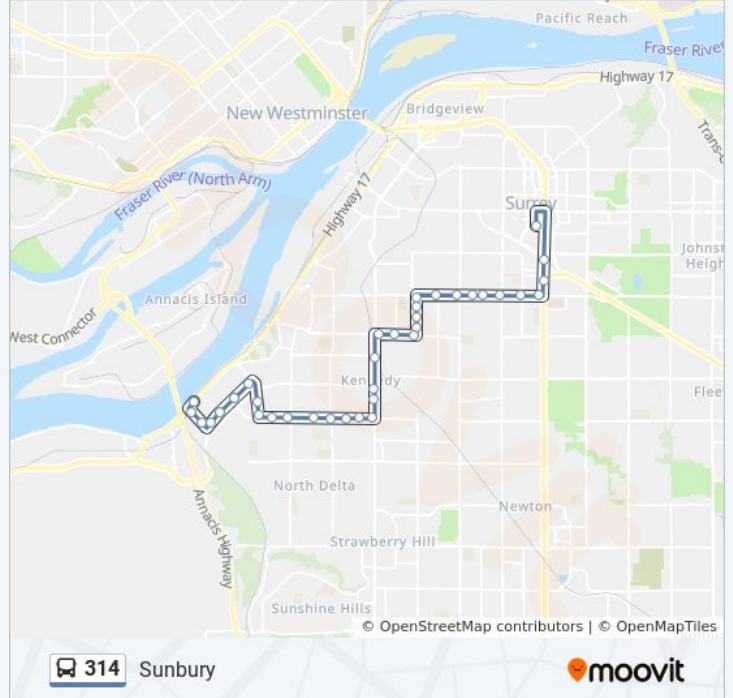

314 bus Info

Direction: Scott & 96 Ave

Stops: 19

Trip Duration: 20 min

Line Summary:

Direction: Sunbury

36 stops

[VIEW LINE SCHEDULE](#)

Westbound 84 Ave @ 118a St

Westbound 84 Ave @ 117b St

Westbound 84 Ave @ 116 St

Westbound 84 Ave @ 114 St

Westbound 84 Ave @ 112 St

Westbound 84 Ave @ 110a St

Northbound Brooke Rd @ 84 Ave

Northbound Brooke Rd @ 85a Ave

Southbound Dunlop Rd @ Byron Rd

Southbound Dunlop Rd @ Delnova Dr

Southbound Dunlop Rd @ Sunset Dr

Southbound Dunlop Rd @ 10400 Block

Westbound Centre St @ Skagit Dr

Westbound Centre St @ Main St

Eastbound River Rd @ Centre St

Direction: Surrey Central Station

30 stops

[VIEW LINE SCHEDULE](#)

Eastbound River Rd @ Centre St

Eastbound River Rd @ Delwood Dr

Southbound Brooke Rd @ River Rd

Southbound Brooke Rd @ Dunlop Rd

Southbound Brooke Rd @ 85a Ave