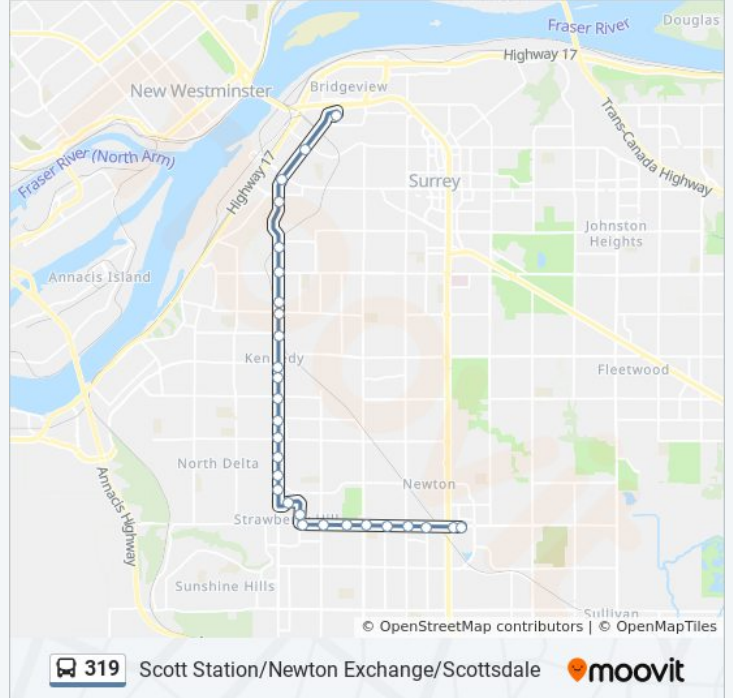

Use the Moovit App to find the closest 319 bus station near you and find out when is the next 319 bus arriving.

Direction: Newton Exchange

28 stops

[VIEW LINE SCHEDULE](#)

- Scott Road Station @ Scott Rd
- Southbound Scott Rd @ Old Yale Rd
- Southbound Scott Rd @ Tannery Rd
- Southbound Scott Rd @ 103a Ave
- Southbound Scott Rd @ 99 Ave
- Southbound Scott Rd @ 96 Ave
- Southbound Scott Rd @ 93a Ave
- Southbound Scott Rd @ 92 Ave
- Southbound Scott Rd @ 90 Ave
- Southbound Scott Rd @ Nordel Way
- Southbound Scott Rd @ 86 Ave
- Southbound Scott Rd @ 84 Ave
- Southbound Scott Rd @ 82 Ave
- Southbound Scott Rd @ 80 Ave
- Southbound Scott Rd @ 7800 Block
- Southbound Scott Rd @ 76a Ave
- Southbound Scott Rd @ 75a Ave
- Scottsdale Exchange @ Bay 4
- Southbound 122 St @ 7300 Block
- Eastbound 72 Ave @ 122 St
- Eastbound 72 Ave @ 124 St

319 bus Info

Direction: Newton Exchange

Stops: 28

Trip Duration: 36 min

Line Summary:

Eastbound 72 Ave @ 126 St

Eastbound 72 Ave @ 128 St

Eastbound 72 Ave @ 130 St

Eastbound 72 Ave @ 132 St

Eastbound 72 Ave @ 134 St

Eastbound 72 Ave @ King George Blvd

Newton Exchange @ Bay 5

319 Scott Station/Newton Exchange/Scottsdale

Direction: Scott Rd Station

31 stops

[VIEW LINE SCHEDULE](#)

Newton Exchange @ Bay 1

Westbound 72 Ave @ King George Blvd

Westbound 72 Ave @ Comber Way

Westbound 72 Ave @ 132 St

Westbound 72 Ave @ 130 St

Westbound 72 Ave @ 128 St

Westbound 72 Ave @ 126 St

Westbound 72 Ave @ 124 St