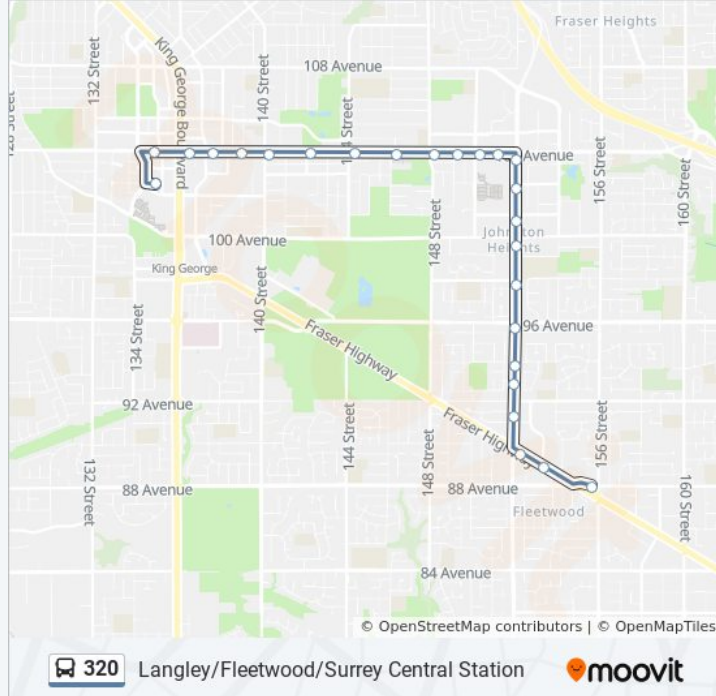

Use the Moovit App to find the closest 320 bus station near you and find out when is the next 320 bus arriving.

Direction: Fleetwood

25 stops

[VIEW LINE SCHEDULE](#)

- Surrey Central Station @ Bay 5
- Eastbound 104 Ave @ University Dr
- Eastbound 104 Ave @ King George Blvd
- Eastbound 104 Ave @ Whalley Blvd
- Eastbound 104 Ave @ 139 St
- Eastbound 104 Ave @ 140 St
- Eastbound 104 Ave @ 142 St
- Eastbound 104 Ave @ 144 St
- Eastbound 104 Ave @ 146 St
- Eastbound 104 Ave @ 148 St
- Eastbound 104 Ave @ 149 St
- Eastbound 104 Ave @ 150 St
- Guildford Exchange @ Bay 1
- Southbound 152 St @ 104 Ave
- Southbound 152 St @ 102a Ave
- Southbound 152 St @ 101 Ave
- Southbound 152 St @ 100 Ave
- Southbound 152 St @ 98 Ave
- Southbound 152 St @ 96 Ave
- Southbound 152 St @ 94 Ave
- Southbound 152 St @ 93 Ave

320 bus Info

Direction: Fleetwood

Stops: 25

Trip Duration: 25 min

Line Summary:

Southbound 152 St @ 91a Ave

Eastbound Fraser Hwy @ 152 St

Eastbound Fraser Hwy @ Fleetwood Way

Eastbound 88 Ave @ 156 St

Direction: Langley Centre

63 stops

[VIEW LINE SCHEDULE](#)

Surrey Central Station @ Bay 5

Eastbound 104 Ave @ University Dr

Eastbound 104 Ave @ King George Blvd

Eastbound 104 Ave @ Whalley Blvd

320 bus Info

Direction: Surrey Central Station

Stops: 61

Trip Duration: 52 min

Line Summary:

Southbound 177b St @ 59a Ave

Southbound 177b St @ 58a Ave

Westbound 58 Ave @ 177b St