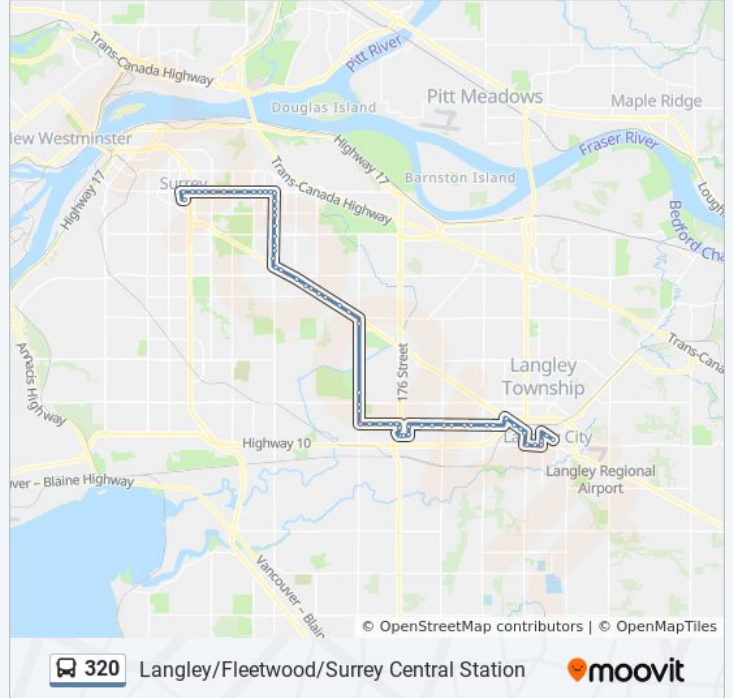

Eastbound 88 Ave @ 156 St

Direction: Langley Centre

63 stops

[VIEW LINE SCHEDULE](#)

Surrey Central Station @ Bay 5

Eastbound 104 Ave @ University Dr

Eastbound 104 Ave @ King George Blvd

Eastbound 104 Ave @ Whalley Blvd

Guildford Exchange @ Bay 1

Southbound 152 St @ 104 Ave

Southbound 152 St @ 102a Ave

Southbound 152 St @ 101 Ave

Southbound 152 St @ 100 Ave

Southbound 152 St @ 98 Ave

320 bus Time Schedule

Langley Centre Route Timetable:

Direction: Langley Centre

Stops: 63

Trip Duration: 66 min

Line Summary:

Southbound 152 St @ 96 Ave
Southbound 152 St @ 94 Ave
Southbound 152 St @ 93 Ave
Southbound 152 St @ 91a Ave
Eastbound Fraser Hwy @ 152 St
Eastbound Fraser Hwy @ Fleetwood Way
Eastbound Fraser Hwy @ 156 St
Eastbound Fraser Hwy @ 158 St
Eastbound Fraser Hwy @ Venture Way
Eastbound Fraser Hwy @ 160 St
Eastbound Fraser Hwy @ 84 Ave
Eastbound Fraser Hwy @ 164 St
Eastbound Fraser Hwy @ 166 St
Southbound 168 St @ 80 Ave
Southbound 168 St @ 66 Ave
Southbound 168 St @ 64 Ave
Southbound 168 St @ 63 Ave
Eastbound 60 Ave @ 168 St
Eastbound 60 Ave @ 170 St
Eastbound 60 Ave @ 172 St
Eastbound 60 Ave @ 174 St
Eastbound 60 Ave @ 175a St
Southbound 176 St @ 60 Ave
Eastbound 58 Ave @ 176 St
Eastbound 58 Ave @ 176a St
Northbound 177b St @ 58 Ave
Northbound 177b St @ 59a Ave
Eastbound 60 Ave @ 180 St
Eastbound 60 Ave @ 182 St
Eastbound 60 Ave @ 184 St
Eastbound 60 Ave @ 185b St
Eastbound 60 Ave @ 188 St
Eastbound 60 Ave @ 189a St

Eastbound 60 Ave @ 192 St

Eastbound 60 Ave @ Enterprise Way

Eastbound Fraser Hwy @ 196 St

Eastbound Fraser Hwy @ Langley Bypass

Eastbound Fraser Hwy @ Production Way

Southbound 200 St @ Fraser Hwy

Eastbound 56 Ave @ 200 St