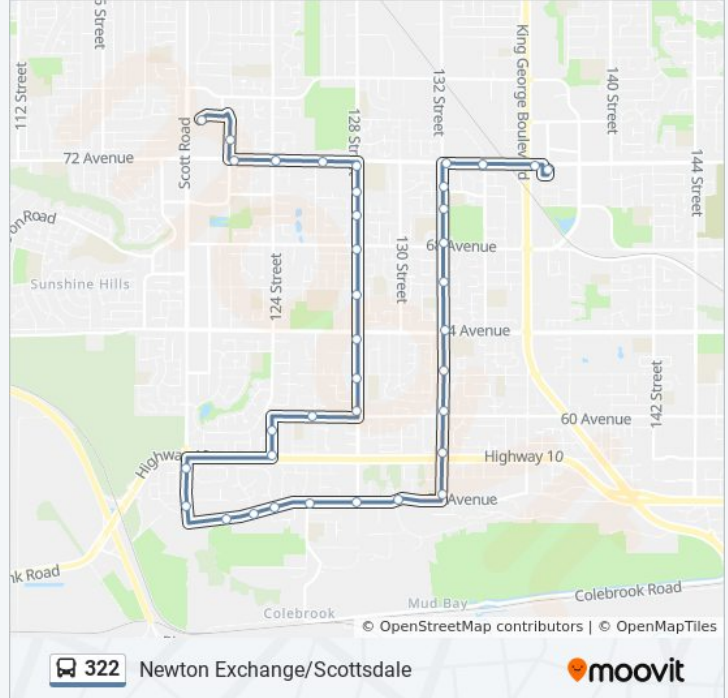

**Direction: Newton Exchange**

37 stops

[VIEW LINE SCHEDULE](#)

- Scottsdale Exchange @ Bay 1
- Southbound 122 St @ 7300 Block
- Eastbound 72 Ave @ 122 St
- Eastbound 72 Ave @ 124 St
- Eastbound 72 Ave @ 126 St
- Southbound 128 St @ 72 Ave
- Southbound 128 St @ 7000 Block
- Southbound 128 St @ 69a Ave
- Southbound 128 St @ 68 Ave
- Southbound 128 St @ 66 Ave
- Southbound 128 St @ 64 Ave
- Southbound 128 St @ 62 Ave
- Southbound 128 St @ 60 Ave
- Westbound 60 Ave @ 126 St
- Southbound 124 St @ 59a Ave
- Southbound 124 St @ 58a Ave
- Southbound Scott Rd @ Preddy Dr
- Southbound Scott Rd @ Mckee Dr
- Eastbound New Mclellan Rd @ Hillside Rd
- Eastbound New Mclellan Rd @ 123 St
- Eastbound New Mclellan Rd @ 124 St
- Eastbound 56 Ave @ 125a St

**322 bus Info**

**Direction:** Newton Exchange

**Stops:** 37

**Trip Duration:** 37 min

**Line Summary:**

Eastbound 56 Ave @ 128 St  
 Eastbound 56 Ave @ Coulthard Rd  
 Northbound 132 St @ 56 Ave  
 Northbound 132 St @ Hwy 10  
 Northbound 132 St @ 60 Ave  
 Northbound 132 St @ 62 Ave  
 Northbound 132 St @ 64 Ave  
 Northbound 132 St @ 66a Ave  
 Northbound 132 St @ 68 Ave  
 Northbound 132 St @ 69a Ave  
 Northbound 132 St @ 70b Ave  
 Eastbound 72 Ave @ 132 St  
 Eastbound 72 Ave @ 134 St  
 Eastbound 72 Ave @ King George Blvd  
 Newton Exchange @ Bay 9

**Direction: Scottsdale**

41 stops

[VIEW LINE SCHEDULE](#)

Newton Exchange @ Bay 9  
 Westbound 72 Ave @ King George Blvd  
 Westbound 72 Ave @ Comber Way  
 Southbound 132 St @ 72 Ave  
 Southbound 132 St @ 70b Ave  
 Southbound 132 St @ 69a Ave  
 Southbound 132 St @ 68 Ave  
 Southbound 132 St @ 65b Ave  
 Southbound 132 St @ 64 Ave  
 Southbound 132 St @ 62 Ave  
 Southbound 132 St @ 60 Ave  
 Eastbound Hwy 10 @ 132 St  
 Eastbound Hwy 10 @ 13400 Block  
 Southbound 136 St @ 5700 Block