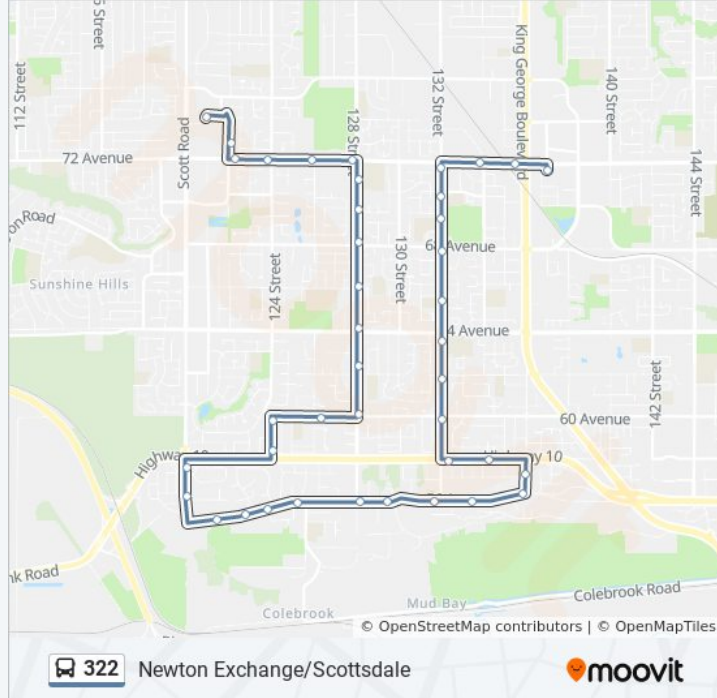

**Direction: Newton Exchange**

37 stops

[VIEW LINE SCHEDULE](#)

- Scottsdale Exchange @ Bay 1
- Southbound 122 St @ 7300 Block
- Eastbound 72 Ave @ 122 St
- Eastbound 72 Ave @ 124 St
- Eastbound 72 Ave @ 126 St
- Southbound 128 St @ 72 Ave
- Southbound 128 St @ 7000 Block
- Southbound 128 St @ 69a Ave
- Southbound 128 St @ 68 Ave
- Southbound 128 St @ 66 Ave
- Southbound 128 St @ 64 Ave
- Southbound 128 St @ 62 Ave
- Southbound 128 St @ 60 Ave
- Westbound 60 Ave @ 126 St
- Southbound 124 St @ 59a Ave
- Southbound 124 St @ 58a Ave
- Southbound Scott Rd @ Preddy Dr
- Southbound Scott Rd @ Mckee Dr
- Eastbound New Mclellan Rd @ Hillside Rd
- Eastbound New Mclellan Rd @ 123 St
- Eastbound New Mclellan Rd @ 124 St
- Eastbound 56 Ave @ 125a St

Westbound 56 Ave @ 128 St

Westbound 56 Ave @ 125a St

Westbound New Mclellan Rd @ 124 St

Westbound New Mclellan Rd @ 123 St

Westbound New Mclellan Rd @ Hillside Rd

Northbound Scott Rd @ 56 Ave

Northbound Scott Rd @ Preddy Dr

Northbound 124 St @ 58a Ave

Northbound 124 St @ 60 Ave

Eastbound 60 Ave @ 126 St

Northbound 128 St @ 60 Ave

Northbound 128 St @ 62 Ave

Northbound 128 St @ 64 Ave

Northbound 128 St @ 66 Ave

Northbound 128 St @ 68 Ave

Northbound 128 St @ 69a Ave

Northbound 128 St @ 7100 Block

Westbound 72 Ave @ 128 St

Westbound 72 Ave @ 126 St

Westbound 72 Ave @ 124 St

Westbound 72 Ave @ 122a St

Northbound 122 St @ 7300 Block

Scottsdale Exchange @ Bay 6