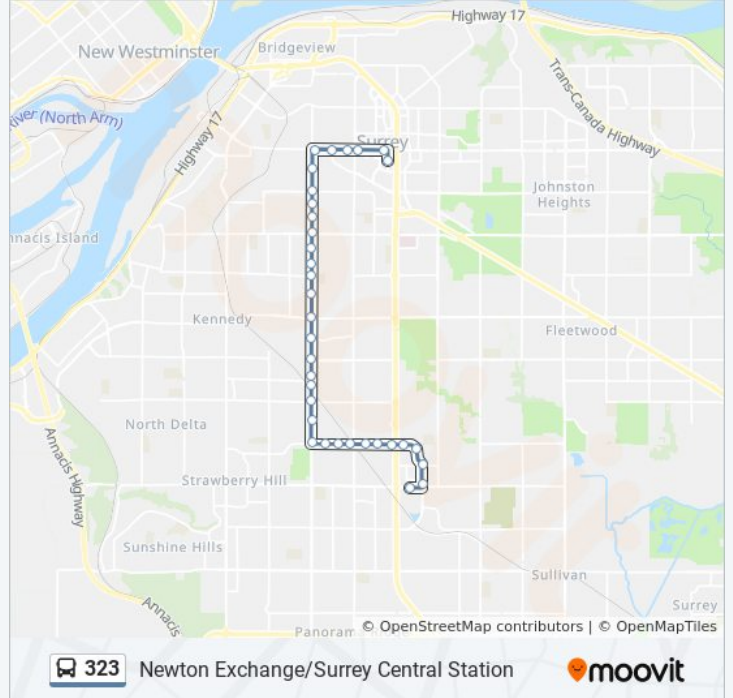

Direction: 128 St to Newton Exchange

35 stops

[VIEW LINE SCHEDULE](#)

Surrey Central Station @ Bay 4
 Westbound 104 Ave @ University Dr
 Westbound 104 Ave @ 133 St
 Westbound 104 Ave @ 132 St
 Westbound 104 Ave @ 13000 Block
 Westbound 104 Ave @ Old Yale Rd
 Southbound 128 St @ 104 Ave
 Southbound 128 St @ 103 Ave
 Southbound 128 St @ 102 Ave
 Southbound 128 St @ 100 Ave
 Southbound 128 St @ 99 Ave
 Southbound 128 St @ 97a Ave
 Southbound 128 St @ 96 Ave
 Southbound 128 St @ 9400 Block
 Southbound 128 St @ 93 Ave
 Southbound 128 St @ 92 Ave
 Southbound 128 St @ 90 Ave
 Southbound 128 St @ 88 Ave

323 bus Info

Direction: 128 St to Newton Exchange

Stops: 35

Trip Duration: 34 min

Line Summary:

Southbound 128 St @ 86 Ave
 Southbound 128 St @ 84 Ave
 Southbound 128 St @ 8200 Block
 Southbound 128 St @ 82 Ave
 Southbound 128 St @ 80 Ave
 Southbound 128 St @ 78 Ave
 Eastbound 76 Ave @ 128 St
 Eastbound 76 Ave @ 130 St
 Eastbound 76 Ave @ 13000 Block
 Eastbound 76 Ave @ 132 St
 Eastbound 76 Ave @ 13300 Block
 Eastbound 76 Ave @ 134a St
 Eastbound 76 Ave @ King George Blvd
 Southbound 138 St @ 75a Ave
 Southbound 138 St @ 74 Ave
 Westbound 72 Ave @ 138 St
 Newton Exchange @ Bay 1

323 bus Info

Direction: 128 St to Surrey Central

Stops: 34

Trip Duration: 34 min

Line Summary:

Northbound 128 St @ 78 Ave
Northbound 128 St @ 80 Ave
Northbound 128 St @ 82 Ave
Northbound 128 St @ 8200 Block
Northbound 128 St @ 84 Ave
Northbound 128 St @ 86 Ave
Northbound 128 St @ 88 Ave
Northbound 128 St @ Prince Charles Blvd
Northbound 128 St @ 92 Ave
Northbound 128 St @ 93 Ave
Northbound 128 St @ 9400 Block
Northbound 128 St @ 96 Ave
Northbound 128 St @ 98 Ave
Northbound 128 St @ 99 Ave
Northbound 128 St @ 100 Ave
Northbound 128 St @ 102 Ave
Eastbound 104 Ave @ 128 St
Eastbound 104 Ave @ Old Yale Rd
Eastbound 104 Ave @ 13000 Block
Eastbound 104 Ave @ 132 St
Eastbound 104 Ave @ University Dr
Surrey Central Station @ Bay 12