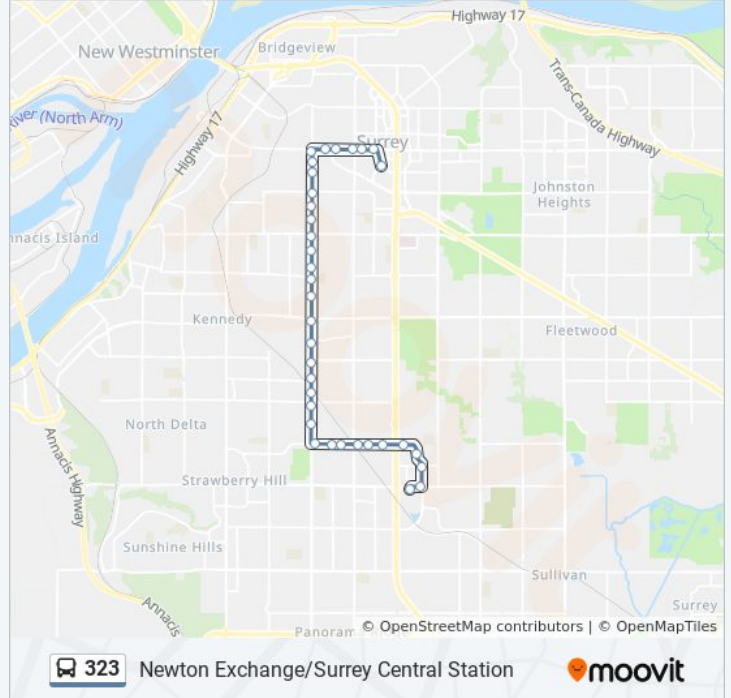

323 bus Info

Direction: 128 St to 76th Ave

Stops: 29

Trip Duration: 23 min

Line Summary:

Southbound 128 St @ 82 Ave
 Southbound 128 St @ 80 Ave
 Southbound 128 St @ 78 Ave
 Eastbound 76 Ave @ 128 St
 Eastbound 76 Ave @ 130 St
 Eastbound 76 Ave @ 13000 Block
 Northbound 132 St @ 76 Ave
 Northbound 132 St @ 7700 Block

Direction: 128 St to Newton Exchange

35 stops

[VIEW LINE SCHEDULE](#)

Surrey Central Station @ Bay 4
 Westbound 104 Ave @ University Dr
 Westbound 104 Ave @ 133 St
 Westbound 104 Ave @ 132 St
 Westbound 104 Ave @ 13000 Block
 Westbound 104 Ave @ Old Yale Rd
 Southbound 128 St @ 104 Ave
 Southbound 128 St @ 103 Ave
 Southbound 128 St @ 102 Ave
 Southbound 128 St @ 100 Ave
 Southbound 128 St @ 99 Ave
 Southbound 128 St @ 97a Ave
 Southbound 128 St @ 96 Ave
 Southbound 128 St @ 9400 Block
 Southbound 128 St @ 93 Ave
 Southbound 128 St @ 92 Ave
 Southbound 128 St @ 90 Ave
 Southbound 128 St @ 88 Ave

323 bus Info

Direction: 128 St to Newton Exchange

Stops: 35

Trip Duration: 34 min

Line Summary:

Southbound 128 St @ 86 Ave
 Southbound 128 St @ 84 Ave
 Southbound 128 St @ 8200 Block
 Southbound 128 St @ 82 Ave
 Southbound 128 St @ 80 Ave
 Southbound 128 St @ 78 Ave
 Eastbound 76 Ave @ 128 St
 Eastbound 76 Ave @ 130 St
 Eastbound 76 Ave @ 13000 Block
 Eastbound 76 Ave @ 132 St
 Eastbound 76 Ave @ 13300 Block
 Eastbound 76 Ave @ 134a St
 Eastbound 76 Ave @ King George Blvd
 Southbound 138 St @ 75a Ave
 Southbound 138 St @ 74 Ave
 Westbound 72 Ave @ 138 St
 Newton Exchange @ Bay 1

Direction: 128 St to Surrey Central

34 stops

[VIEW LINE SCHEDULE](#)

Newton Exchange @ Bay 11
 Northbound 138 St @ 72 Ave
 Northbound 138 St @ 74 Ave
 Northbound 138 St @ 76 Ave
 Westbound 76 Ave @ King George Blvd
 Westbound 76 Ave @ King George Blvd
 Westbound 76 Ave @ 134a St
 Westbound 76 Ave @ 13300 Block
 Westbound 76 Ave @ 132 St
 Westbound 76 Ave @ 13000 Block
 Westbound 76 Ave @ 129a St
 Northbound 128 St @ 76 Ave