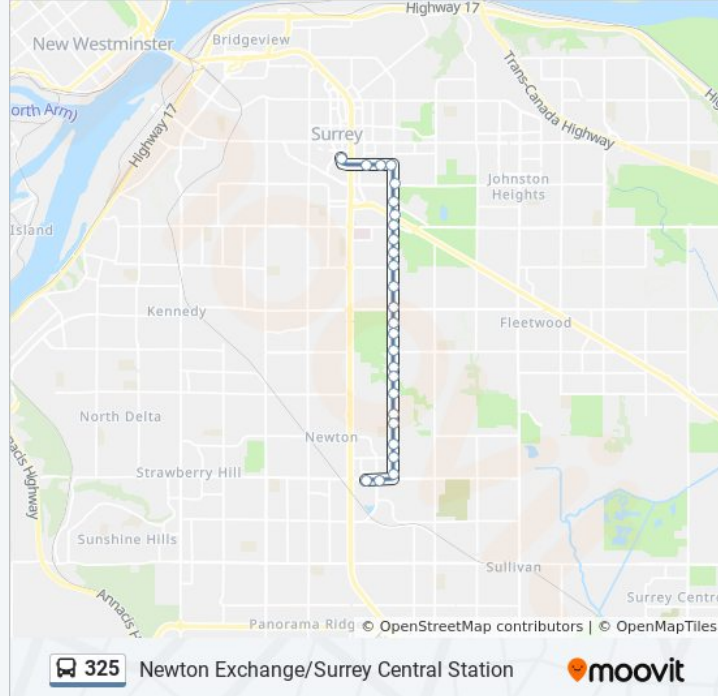

Northbound 140 St @ 96 Ave

Northbound 140 St @ Fraser Hwy

Northbound 140 St @ Green Timbers Way

Northbound 140 St @ 100 Ave

Westbound 102 Ave @ 140 St

Westbound 102 Ave @ 139 St

Westbound 102 Ave @ 137a St

Surrey Central Station @ Bay 1 Unloading Only

325 bus time schedules and route maps are available in an offline PDF at moovitapp.com. Use the [Moovit App](#) to see live bus times, train schedule or subway schedule, and step-by-step directions for all public transit in Southwest British Columbia.

[About Moovit](#) • [MaaS Solutions](#) • [Supported Countries](#) • [Mooviter Community](#)

© 2024 Moovit - All Rights Reserved

Check Live Arrival Times