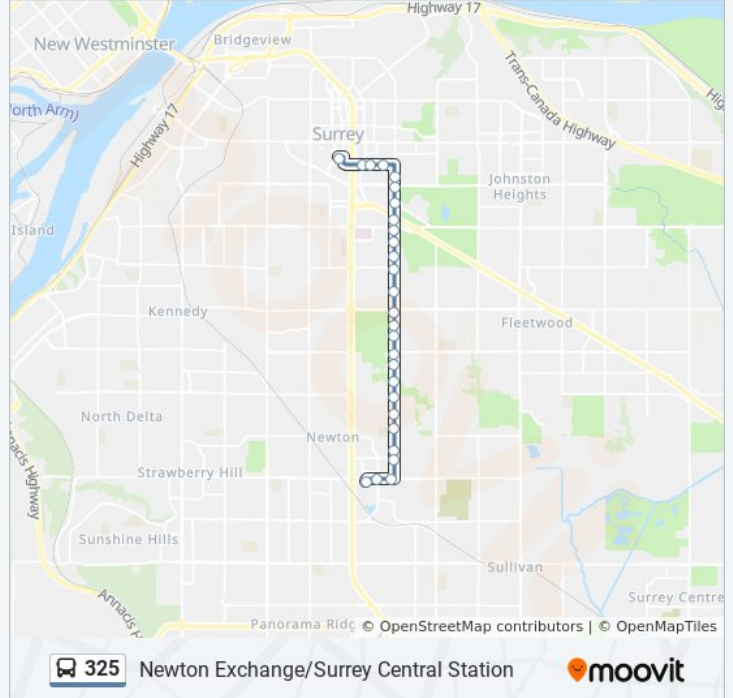

 325

Newton Exchange/Surrey Central Station

Get The App

The 325 bus line (Newton Exchange/Surrey Central Station) has 2 routes. For regular weekdays, their operation hours are:

(1) 140 St to Newton Exchange: 5:50 AM - 11:30 PM (2) 140 St to Surrey Central Station: 5:21 AM - 11:55 PM

Use the Moovit App to find the closest 325 bus station near you and find out when is the next 325 bus arriving.

Direction: 140 St to Newton Exchange

27 stops

[VIEW LINE SCHEDULE](#)

- Surrey Central Station @ Bay 7
- Eastbound 102 Ave @ Whalley Blvd
- Eastbound 102 Ave @ 137a St
- Eastbound 102 Ave @ 139 St
- Southbound 140 St @ 100a Ave
- Southbound 140 St @ 100 Ave
- Southbound 140 St @ Green Timbers Way
- Southbound 140 St @ Fraser Hwy
- Southbound 140 St @ 96 Ave
- Southbound 140 St @ 94a Ave
- Southbound 140 St @ 93a Ave
- Southbound 140 St @ 92 Ave
- Southbound 140 St @ 90 Ave
- Southbound 140 St @ 88 Ave
- Southbound 140 St @ 86a Ave
- Southbound 140 St @ 85 Ave
- Southbound 140 St @ 84 Ave
- Southbound 140 St @ 8300 Block
- Southbound 140 St @ Bear Creek Dr
- Southbound 140 St @ 80 Ave
- Southbound 140 St @ 78a Ave

325 bus Info

Direction: 140 St to Newton Exchange

Stops: 27

Trip Duration: 25 min

Line Summary:

Southbound 140 St @ 77 Ave
 Southbound 140 St @ 75 Ave
 Southbound 140 St @ 74 Ave
 Westbound 72 Ave @ 140 St
 Westbound 72 Ave @ 138 St
 Newton Exchange @ Bay 1

325 bus Info

Direction: 140 St to Surrey Central Station

Stops: 26

Trip Duration: 24 min

Line Summary:

Northbound 140 St @ 96 Ave

Northbound 140 St @ Fraser Hwy

Northbound 140 St @ Green Timbers Way