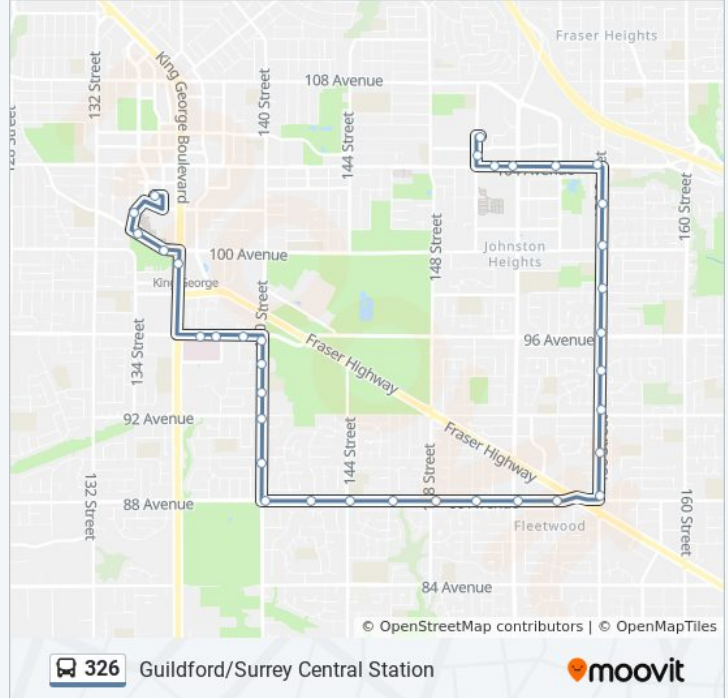

Eastbound Old Yale Rd @ University Dr

Eastbound Old Yale Rd @ 13500 Block

King George Station @ Bay 1

Eastbound 96 Ave @ 137 St

Eastbound 96 Ave @ 138 St

Eastbound 96 Ave @ 139 St

Southbound 140 St @ 96 Ave

Southbound 140 St @ 94a Ave

Southbound 140 St @ 93a Ave

Southbound 140 St @ 92 Ave

Southbound 140 St @ 90 Ave

Eastbound 88 Ave @ 140 St

Eastbound 88 Ave @ 142a St

Eastbound 88 Ave @ 144 St

Eastbound 88 Ave @ 146 St

326 bus Info

Direction: Guildford

Stops: 35

Trip Duration: 39 min

Line Summary:

Northbound 156 St @ 90 Ave
 Northbound 156 St @ 92 Ave
 Northbound 156 St @ 94a Ave
 Northbound 156 St @ 96 Ave
 Northbound 156 St @ 98 Ave
 Northbound 156 St @ 100 Ave
 Northbound 156 St @ 102 Ave
 Westbound 104 Ave @ 156 St
 Westbound 104 Ave @ 154 St
 Westbound 104 Ave @ 152 St
 Guildford Exchange @ Bay 2
 Northbound 150 St @ 105 Ave
 Eastbound 105 Ave @ 150 St

326 bus Info

Direction: Surrey Central Station

Stops: 33

Trip Duration: 37 min

Line Summary:

Westbound 88 Ave @ 150 St

Westbound 88 Ave @ 148 St

Westbound 88 Ave @ 146 St