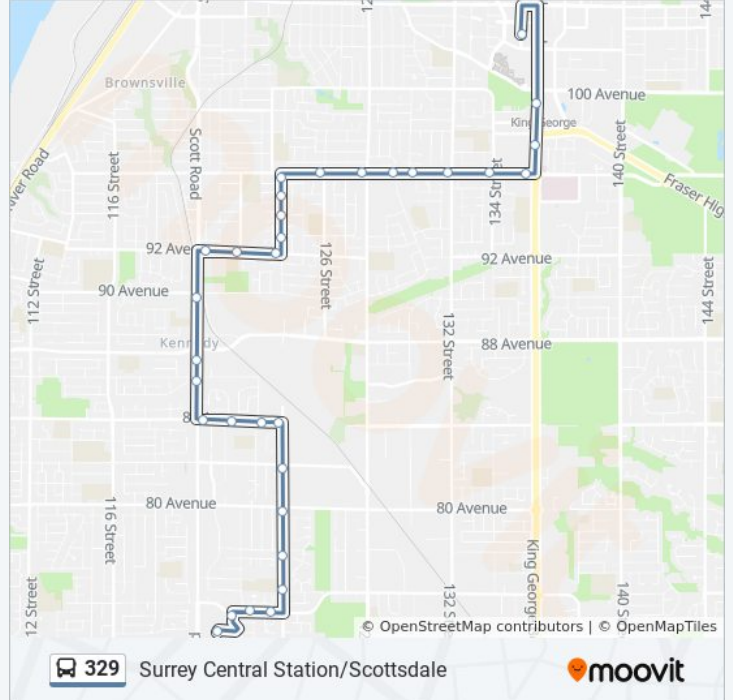

**Direction:** Scott & 96 Ave

**Stops:** 17

**Trip Duration:** 24 min

**Line Summary:**

**Direction: Scottsdale**

32 stops

[VIEW LINE SCHEDULE](#)

Surrey Central Station @ Bay 14

**329 bus Info**

**Direction:** Scottsdale

**Stops:** 32

**Trip Duration:** 36 min

**Line Summary:**

Southbound Scott Rd @ Nordel Way

Southbound Scott Rd @ 86 Ave

Eastbound 84 Ave @ Scott Rd

Eastbound 84 Ave @ 121a St

Eastbound 84 Ave @ 122a St

Eastbound 84 Ave @ 124 St

Southbound 124 St @ 82 Ave

Southbound 124 St @ 80 Ave

Southbound 124 St @ 78 Ave

Southbound 124 St @ 76 Ave

Westbound 75 Ave @ 123a St

Westbound 75 Ave @ 122a St

Southbound 121a St @ 75 Ave

Scottsdale Exchange @ Bay 6