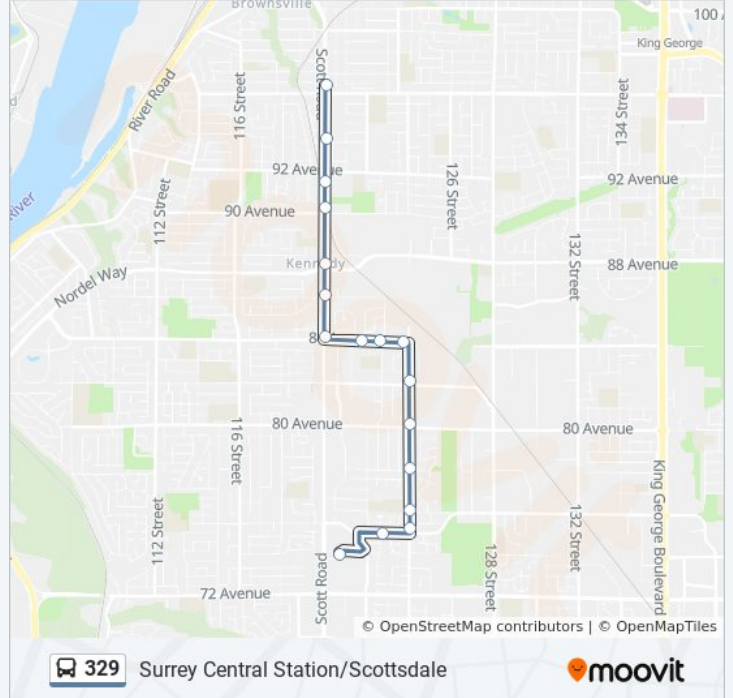

**Direction: Scott & 96 Ave**

17 stops

[VIEW LINE SCHEDULE](#)

- Scottsdale Exchange @ Bay 2
- Eastbound 75 Ave @ 122a St
- Northbound 124 St @ 75 Ave
- Northbound 124 St @ 76 Ave
- Northbound 124 St @ 78 Ave
- Northbound 124 St @ 80 Ave
- Northbound 124 St @ 82 Ave
- Westbound 84 Ave @ 124 St
- Westbound 84 Ave @ 123 St
- Westbound 84 Ave @ 122 St
- Northbound Scott Rd @ 84 Ave
- Northbound Scott Rd @ 86 Ave
- Northbound Scott Rd @ Nordel Way
- Northbound Scott Rd @ 90 Ave
- Northbound Scott Rd @ Holt Rd
- Northbound Scott Rd @ 93a Ave
- Northbound Scott Rd @ 96 Ave

**Direction:** Scott & 96 Ave

**Stops:** 17

**Trip Duration:** 24 min

**Line Summary:**

**Direction: Scottsdale**

32 stops

[VIEW LINE SCHEDULE](#)

Surrey Central Station @ Bay 14

King George Station @ Bay 1

Southbound King George Blvd @ 98 Ave

Westbound 96 Ave @ King George Blvd

Westbound 96 Ave @ 134 St

Westbound 96 Ave @ 132 St

Westbound 96 Ave @ 130 St

Westbound 96 Ave @ Prince Charles Blvd

### 329 bus Info

**Direction:** Surrey Central Station

**Stops:** 30

**Trip Duration:** 39 min

**Line Summary:**

Northbound Scott Rd @ 93a Ave

Eastbound 96 Ave @ Scott Rd

Eastbound 96 Ave @ 122 St