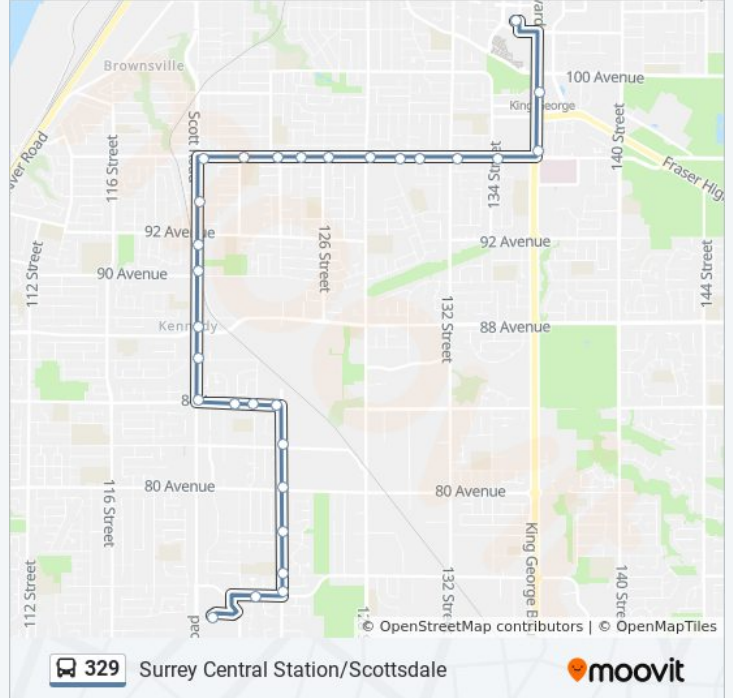

Northbound Scott Rd @ 93a Ave

Eastbound 96 Ave @ Scott Rd

Eastbound 96 Ave @ 122 St

Eastbound 96 Ave @ 124 St

Eastbound 96 Ave @ 125 St

Eastbound 96 Ave @ 126 St

Eastbound 96 Ave @ 128 St

Eastbound 96 Ave @ Prince Charles Blvd

Eastbound 96 Ave @ 130a St

Eastbound 96 Ave @ 132 St

Eastbound 96 Ave @ 134 St

Northbound King George Blvd @ 96 Ave

Northbound King George Blvd @ Fraser Hwy

King George Station @ Bay 4

Surrey Central Station @ Bay 1 Unloading Only

329 bus time schedules and route maps are available in an offline PDF at moovitapp.com. Use the [Moovit App](#) to see live bus times, train schedule or subway schedule, and step-by-step directions for all public transit in Southwest British Columbia.

[About Moovit](#) • [MaaS Solutions](#) • [Supported Countries](#) • [Mooviter Community](#)

© 2024 Moovit - All Rights Reserved

Check Live Arrival Times