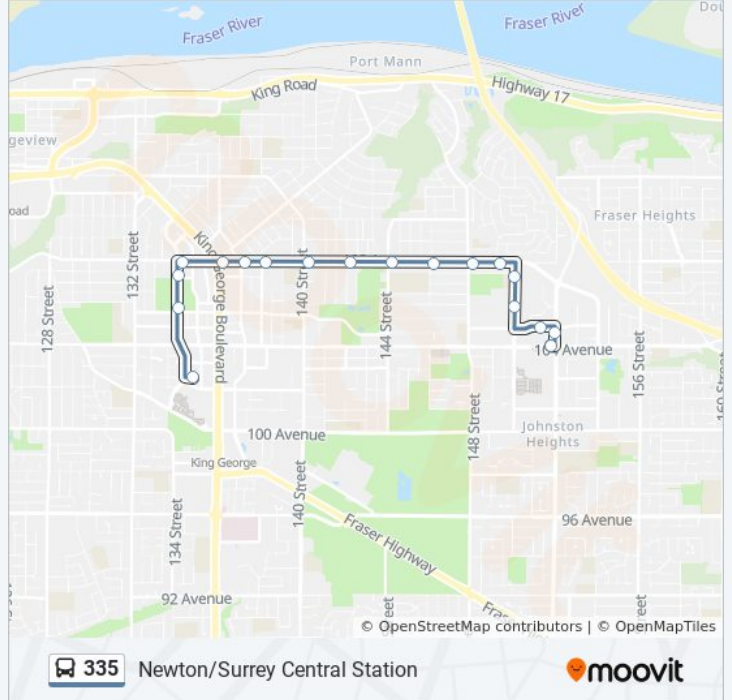

Use the Moovit App to find the closest 335 bus station near you and find out when is the next 335 bus arriving.

Direction: Guildford

19 stops

[VIEW LINE SCHEDULE](#)

- Surrey Central Station @ Bay 3
- Northbound University Dr @ 104 Ave
- Northbound University Dr @ 105a Ave
- Northbound University Dr @ 107a Ave
- Gateway Station @ Bay 3
- Eastbound 108 Ave @ King George Blvd
- Eastbound 108 Ave @ Whalley Blvd
- Eastbound 108 Ave @ 138 St
- Eastbound 108 Ave @ 140 St
- Eastbound 108 Ave @ 142 St
- Eastbound 108 Ave @ 144 St
- Eastbound 108 Ave @ 146 St
- Eastbound 108 Ave @ 148 St
- Eastbound 108 Ave @ Oriole Dr
- Southbound 150 St @ 107a Ave
- Southbound 150 St @ 10600 Block
- Eastbound 105 Ave @ Lincoln Dr
- Southbound 152 St @ 105 Ave
- Westbound 104 Ave @ 152 St

335 bus Info

Direction: Guildford

Stops: 19

Trip Duration: 16 min

Line Summary:

Direction: Newton Exchange

50 stops

[VIEW LINE SCHEDULE](#)

- Surrey Central Station @ Bay 3
- Northbound University Dr @ 104 Ave
- Northbound University Dr @ 105a Ave
- Northbound University Dr @ 107a Ave
- Gateway Station @ Bay 3
- Eastbound 108 Ave @ King George Blvd
- Eastbound 108 Ave @ Whalley Blvd
- Eastbound 108 Ave @ 138 St
- Eastbound 108 Ave @ 140 St
- Eastbound 108 Ave @ 142 St
- Eastbound 108 Ave @ 144 St
- Eastbound 108 Ave @ 146 St
- Eastbound 108 Ave @ 148 St
- Eastbound 108 Ave @ Oriole Dr
- Southbound 150 St @ 107a Ave
- Southbound 150 St @ 10600 Block
- Southbound 150 St @ 105 Ave
- Eastbound 104 Ave @ 150 St

335 bus Info

Direction: Surrey Central Station

Stops: 51

Trip Duration: 52 min

Line Summary:

Northbound 156 St @ 102 Ave

Westbound 104 Ave @ 156 St

Westbound 104 Ave @ 154 St