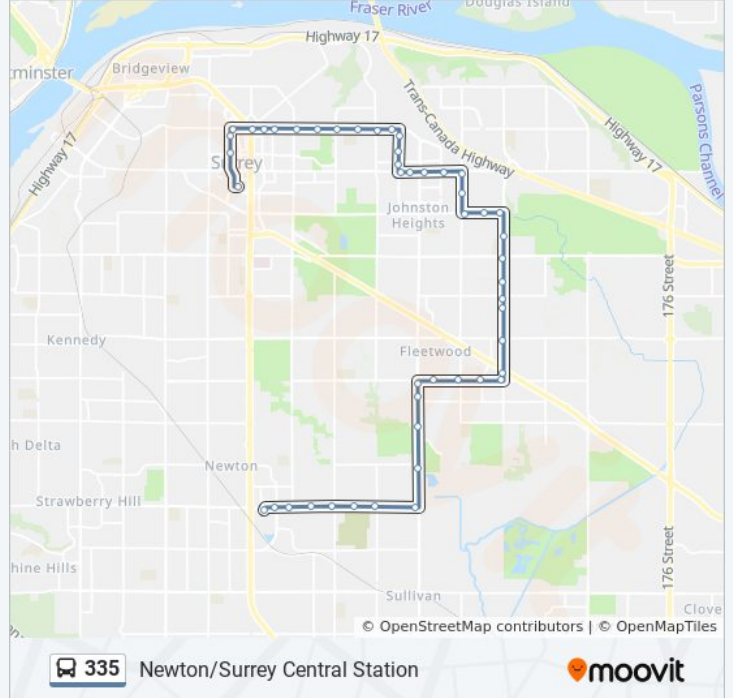

- Surrey Central Station @ Bay 3
- Northbound University Dr @ 104 Ave
- Northbound University Dr @ 105a Ave
- Northbound University Dr @ 107a Ave
- Gateway Station @ Bay 3
- Eastbound 108 Ave @ King George Blvd
- Eastbound 108 Ave @ Whalley Blvd
- Eastbound 108 Ave @ 138 St
- Eastbound 108 Ave @ 140 St
- Eastbound 108 Ave @ 142 St
- Eastbound 108 Ave @ 144 St
- Eastbound 108 Ave @ 146 St
- Eastbound 108 Ave @ 148 St
- Eastbound 108 Ave @ Oriole Dr
- Southbound 150 St @ 107a Ave
- Southbound 150 St @ 10600 Block
- Southbound 150 St @ 105 Ave
- Eastbound 104 Ave @ 150 St

335 bus Info

Direction: Newton Exchange

Stops: 50

Trip Duration: 53 min

Line Summary:

Guildford Exchange @ Bay 1
 Eastbound 104 Ave @ 152 St
 Eastbound 104 Ave @ 154 St
 Southbound 156 St @ 104 Ave
 Southbound 156 St @ 102 Ave
 Eastbound 100 Ave @ 156 St
 Eastbound 100 Ave @ 158 St
 Eastbound 100 Ave @ 160 St
 Southbound 160 St @ 98 Ave
 Southbound 160 St @ 96 Ave
 Southbound 160 St @ 93a Ave
 Southbound 160 St @ 92 Ave
 Southbound 160 St @ 91 Ave
 Southbound 160 St @ 88 Ave
 Southbound 160 St @ Fraser Hwy
 Westbound 84 Ave @ 160 St
 Westbound 84 Ave @ Venture Way
 Westbound 84 Ave @ 156 St
 Westbound 84 Ave @ 154 St
 Southbound 152 St @ 84 Ave
 Southbound 152 St @ 82 Ave
 Southbound 152 St @ 7900 Block
 Southbound 152 St @ 76 Ave
 Westbound 72 Ave @ 152 St
 Westbound 72 Ave @ 150 St
 Westbound 72 Ave @ 148 St
 Westbound 72 Ave @ 146 St
 Westbound 72 Ave @ 144 St
 Westbound 72 Ave @ 142 St
 Westbound 72 Ave @ 140 St
 Westbound 72 Ave @ 138 St
 Newton Exchange @ Bay 1

Direction: Surrey Central Station

51 stops

[VIEW LINE SCHEDULE](#)

Newton Exchange @ Bay 7

Eastbound 72 Ave @ 138 St

Eastbound 72 Ave @ 140 St

Eastbound 72 Ave @ 142 St

Eastbound 72 Ave @ 144 St

335 bus Info

Direction: Surrey Central Station

Stops: 51

Trip Duration: 52 min

Line Summary:

Northbound 156 St @ 102 Ave

Westbound 104 Ave @ 156 St

Westbound 104 Ave @ 154 St