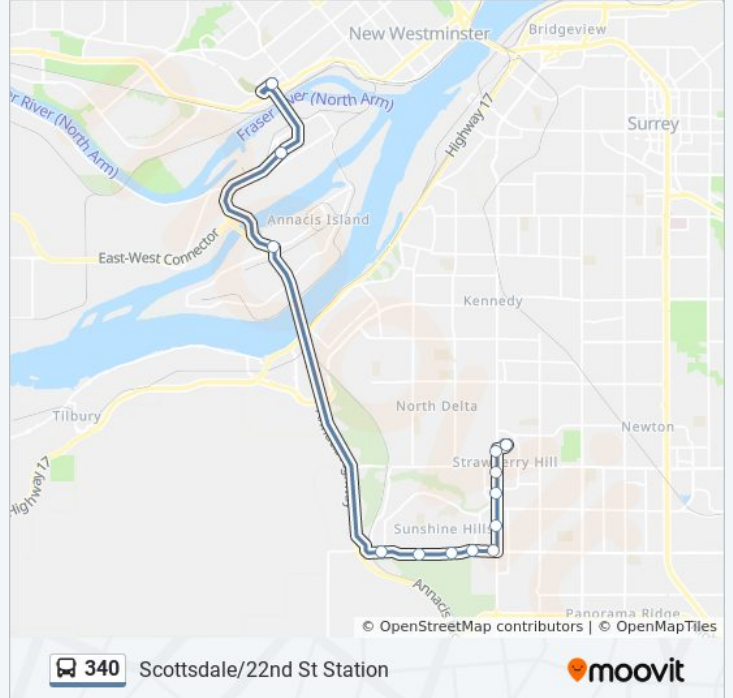

 340

Scottsdale/22nd St Station

Get The App

The 340 bus line (Scottsdale/22nd St Station) has 2 routes. For regular weekdays, their operation hours are:

(1) 22nd St Station: 12:05 AM - 11:35 PM (2) Scottsdale: 12:05 AM - 11:31 PM

Use the Moovit App to find the closest 340 bus station near you and find out when is the next 340 bus arriving.

Direction: 22nd St Station

13 stops

[VIEW LINE SCHEDULE](#)

Scottsdale Exchange @ Bay 3
Southbound Scott Rd @ 7300 Block
Southbound Scott Rd @ 72 Ave
Southbound Scott Rd @ 70 Ave
Southbound Scott Rd @ Wade Rd
Westbound 64 Ave @ Scott Rd
Westbound 64 Ave @ Wade Rd
Westbound Kittson Parkway @ Summit Cres
Westbound Kittson Parkway @ Mckenzie Dr
Westbound Kittson Parkway @ Lyon Rd
Northbound Hwy 91 Offramp @ Cliveden Ave
Northbound Hwy 91a Onramp @ Howes St
22nd Street Station @ Unloading Only

340 bus Info

Direction: 22nd St Station

Stops: 13

Trip Duration: 25 min

Line Summary:

Direction: Scottsdale

14 stops

[VIEW LINE SCHEDULE](#)

22nd Street Stn

Southbound Hwy 91a Onramp @ Howes St

Southbound Hwy 91 Offramp @ Cliveden Ave

Eastbound Kittson Parkway @ 109a St

Eastbound Kittson Parkway @ Mckenzie Dr

Eastbound Kittson Parkway @ Summit Cres