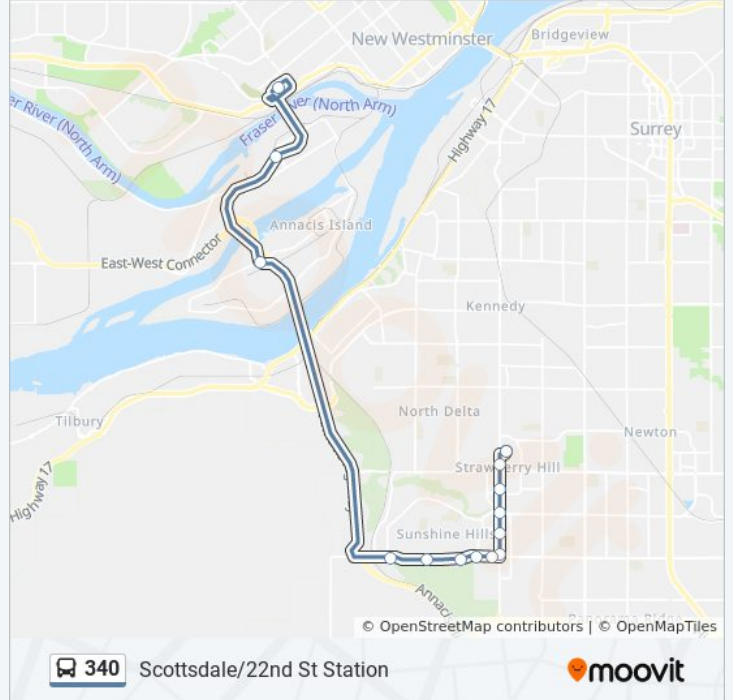

340 bus time schedules and route maps are available in an offline PDF at moovitapp.com. Use the [Moovit App](#) to see live bus times, train schedule or subway schedule, and step-by-step directions for all public transit in Southwest British Columbia.

[About Moovit](#) • [MaaS Solutions](#) • [Supported Countries](#) • [Mooviter Community](#)

© 2024 Moovit - All Rights Reserved

Check Live Arrival Times