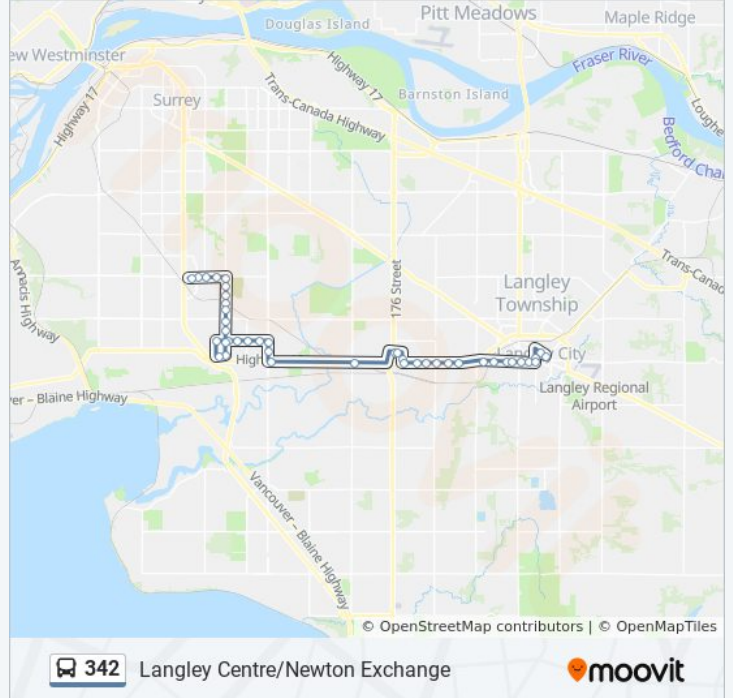

Direction: Langley Centre

42 stops

[VIEW LINE SCHEDULE](#)

Newton Exchange @ Bay 4
Eastbound 72 Ave @ 138 St
Eastbound 72 Ave @ 140 St
Eastbound 72 Ave @ 142 St
Southbound 144 St @ 72 Ave
Southbound 144 St @ 70a Ave
Southbound 144 St @ 68b Ave
Southbound 144 St @ 67a Ave
Southbound 144 St @ 66 Ave
Southbound 144 St @ 64 Ave
Southbound 144 St @ 6200 Block
Southbound 144 St @ 60 Ave
Southbound 144 St @ 57 Ave
Westbound 57 Ave @ 142 St
Northbound 142 St @ 60 Ave
Eastbound 60 Ave @ 144 St
Eastbound 60 Ave @ 146 St
Eastbound 60 Ave @ 148 St
Eastbound 60 Ave @ 150 St
Southbound 152 St @ 60 Ave
Southbound 152 St @ Panorama Dr
Eastbound Hwy 10 @ 152 St

342 bus Info

Direction: Langley Centre

Stops: 42

Trip Duration: 47 min

Line Summary:

Eastbound Hwy 10 @ 168 St
 Eastbound 58 Ave @ 176 St
 Eastbound 58 Ave @ 176a St
 Southbound 177b St @ 56a Ave
 Eastbound Hwy 10 @ 177b St
 Eastbound Hwy 10 @ 180 St
 Eastbound Hwy 10 @ 182 St
 Eastbound Hwy 10 @ 184 St
 Eastbound Hwy 10 @ 18600 Block
 Eastbound Hwy 10 @ 188 St
 Eastbound 56 Ave @ Hwy 10
 Eastbound 56 Ave @ Production Blvd
 Eastbound 56 Ave @ Production Way
 Eastbound 56 Ave @ 198 St
 Eastbound 56 Ave @ 200 St
 Eastbound 56 Ave @ 201a St
 Northbound 203 St @ 56 Ave
 Northbound 203 St @ Fraser Hwy
 Eastbound Logan Ave @ 203a St
 Langley Centre @ Bay 5

Direction: Newton Exchange

44 stops

[VIEW LINE SCHEDULE](#)

Langley Centre @ Bay 2
 Westbound Douglas Cres @ 204 St
 Westbound 56 Ave @ 203 St
 Westbound 56 Ave @ 200 St
 Westbound 56 Ave @ 198 St
 Westbound 56 Ave @ Production Way
 Southbound 196 St @ 56 Ave
 Westbound 54 Ave @ Production Blvd
 Westbound 54 Ave @ 192 St