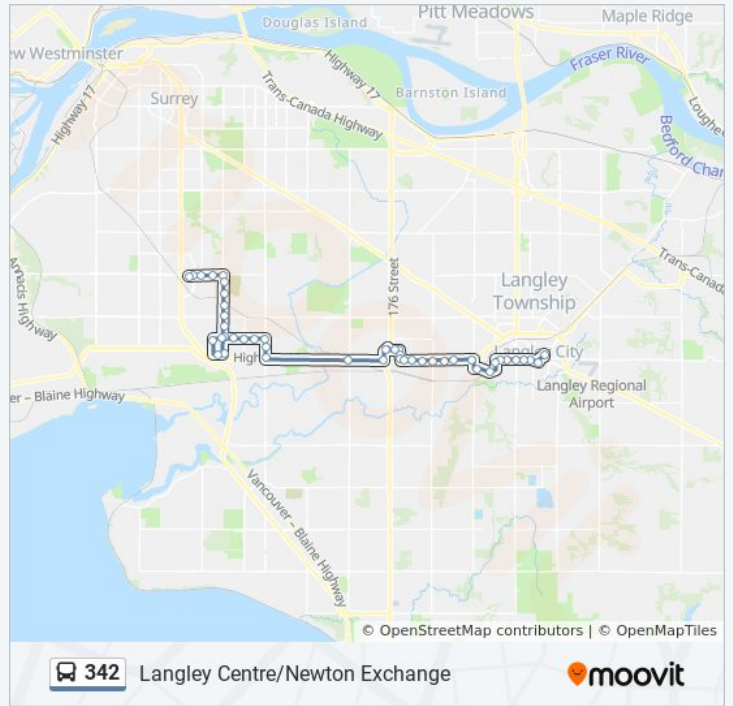

Direction: Newton Exchange

44 stops

[VIEW LINE SCHEDULE](#)

Langley Centre @ Bay 2
 Westbound Douglas Cres @ 204 St
 Westbound 56 Ave @ 203 St
 Westbound 56 Ave @ 200 St
 Westbound 56 Ave @ 198 St
 Westbound 56 Ave @ Production Way
 Southbound 196 St @ 56 Ave
 Westbound 54 Ave @ Production Blvd
 Westbound 54 Ave @ 192 St

342 bus Time Schedule

Newton Exchange Route Timetable:

Sunday	7:07 AM - 9:04 PM
Monday	5:02 AM - 9:18 PM
Tuesday	5:02 AM - 9:18 PM
Wednesday	5:02 AM - 9:18 PM
Thursday	5:02 AM - 9:18 PM
Friday	7:07 AM - 9:04 PM
Saturday	7:10 AM - 8:45 PM

342 bus Info

Direction: Newton Exchange

Stops: 44

Trip Duration: 50 min
Line Summary:

- Westbound Hwy 10 @ 192 St
- Westbound Hwy 10 @ 188 St
- Westbound Hwy 10 @ 18600 Block
- Westbound Hwy 10 @ 184 St
- Westbound Hwy 10 @ 182 St
- Westbound Hwy 10 @ 180 St
- Westbound Hwy 10 @ 17800 Block
- Northbound 177b St @ Hwy 10
- Northbound 177b St @ 57 Ave
- Westbound 58 Ave @ 177b St
- Westbound 58 Ave @ 176a St
- Southbound 175 St @ 58a Ave
- Westbound Hwy 10 @ 175 St
- Westbound Hwy 10 @ 168 St
- Northbound 152 St @ Hwy 10
- Northbound 152 St @ 58a Ave
- Westbound 60 Ave @ 152 St
- Westbound 60 Ave @ 150 St
- Westbound 60 Ave @ 148 St
- Westbound 60 Ave @ 146 St
- Westbound 60 Ave @ 144 St
- Southbound 142 St @ 60 Ave
- Eastbound 57 Ave @ 142 St
- Northbound 144 St @ 57 Ave
- Northbound 144 St @ 60 Ave
- Northbound 144 St @ 6200 Block
- Northbound 144 St @ 64 Ave
- Northbound 144 St @ 66 Ave
- Northbound 144 St @ 68a Ave
- Northbound 144 St @ 70a Ave
- Westbound 72 Ave @ 144 St
- Westbound 72 Ave @ 142 St
- Westbound 72 Ave @ 140 St