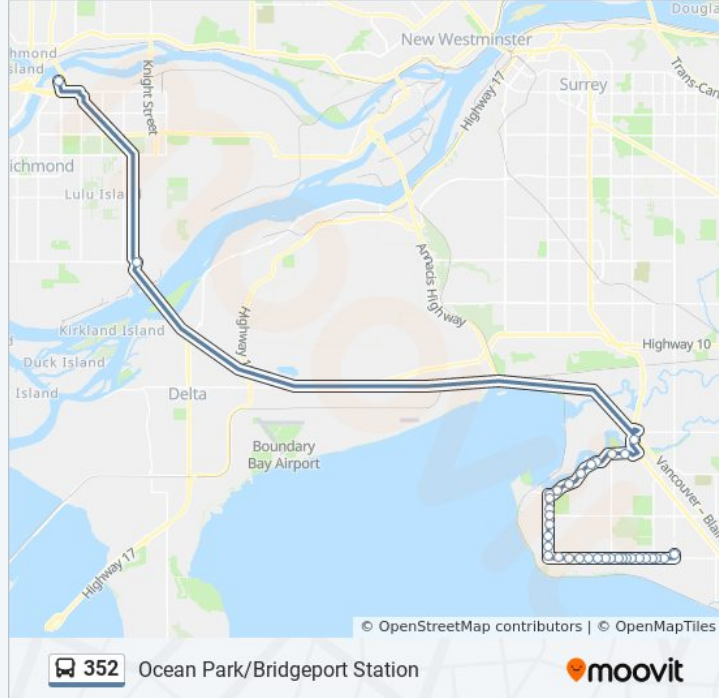

352 bus Info

Direction: Ocean Park to Bridgeport Station

Stops: 36

Trip Duration: 53 min

Line Summary:

Northbound 128 St @ 25 Ave

Northbound 128 St @ 26b Ave

Eastbound Crescent Rd @ 128 St

Northbound King George Blvd @ Crescent Rd

South Surrey Park & Ride @ Bay 3

Northbound Hwy 99 Offramp @ Steveston Hwy

Bridgeport Station @ Bay 1 Unloading Only

Direction: Ocean Park to White Rock Centre

36 stops

[VIEW LINE SCHEDULE](#)

Bridgeport Stn Bay 9,10,11

Southbound Hwy 99 Onramp @ Steveston Hwy

South Surrey Park & Ride @ Bay 1

Westbound Crescent Rd @ King George Blvd

Westbound Crescent Rd @ Nico Wynd Dr

Westbound Crescent Rd @ 140 St

352 bus Info

Direction: Ocean Park to White Rock Centre

Stops: 36

Trip Duration: 56 min

Line Summary:

Southbound 128 St @ 22 Ave

Southbound 128 St @ 20 Ave

Southbound 128 St @ 18 Ave